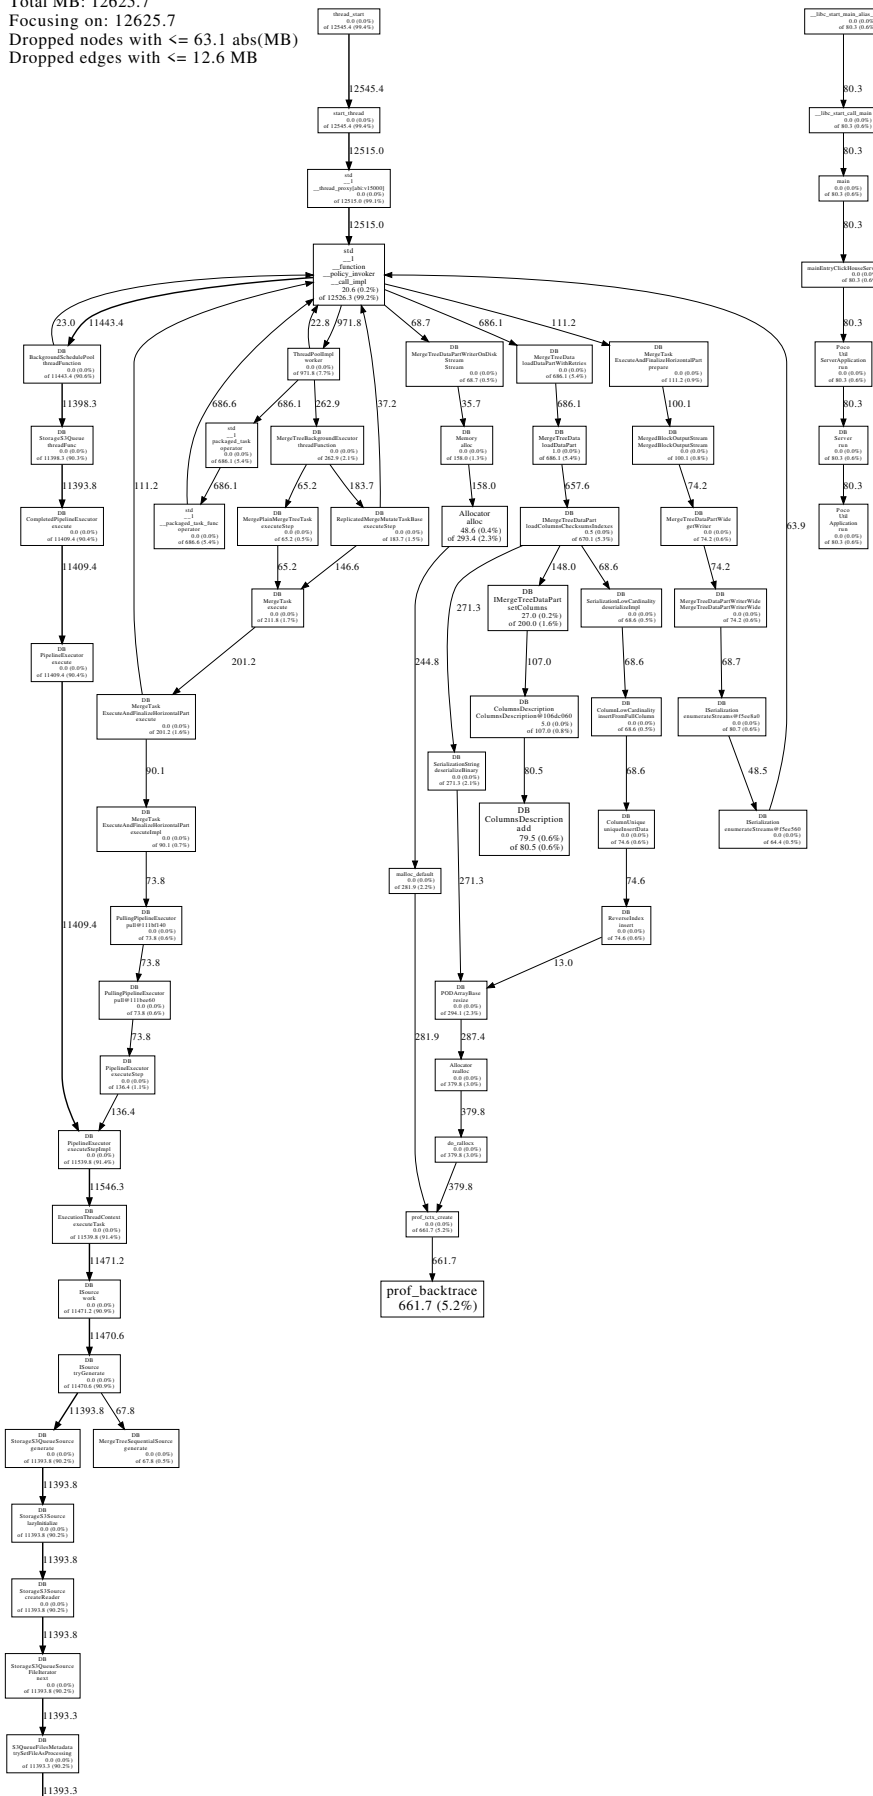

/usr/bin/clickhouse-server  
 Total MB: 12625.7  
 Focusing on: 12625.7  
 Dropped nodes with <= 63.1 abs(MB)  
 Dropped edges with <= 12.6 MB

**DB**  
**S3QueueFilesMetadata**  
**LocalFileStatuses**  
**get**  
**11370.8 (90.1%)**  
**of 11393.3 (90.2%)**