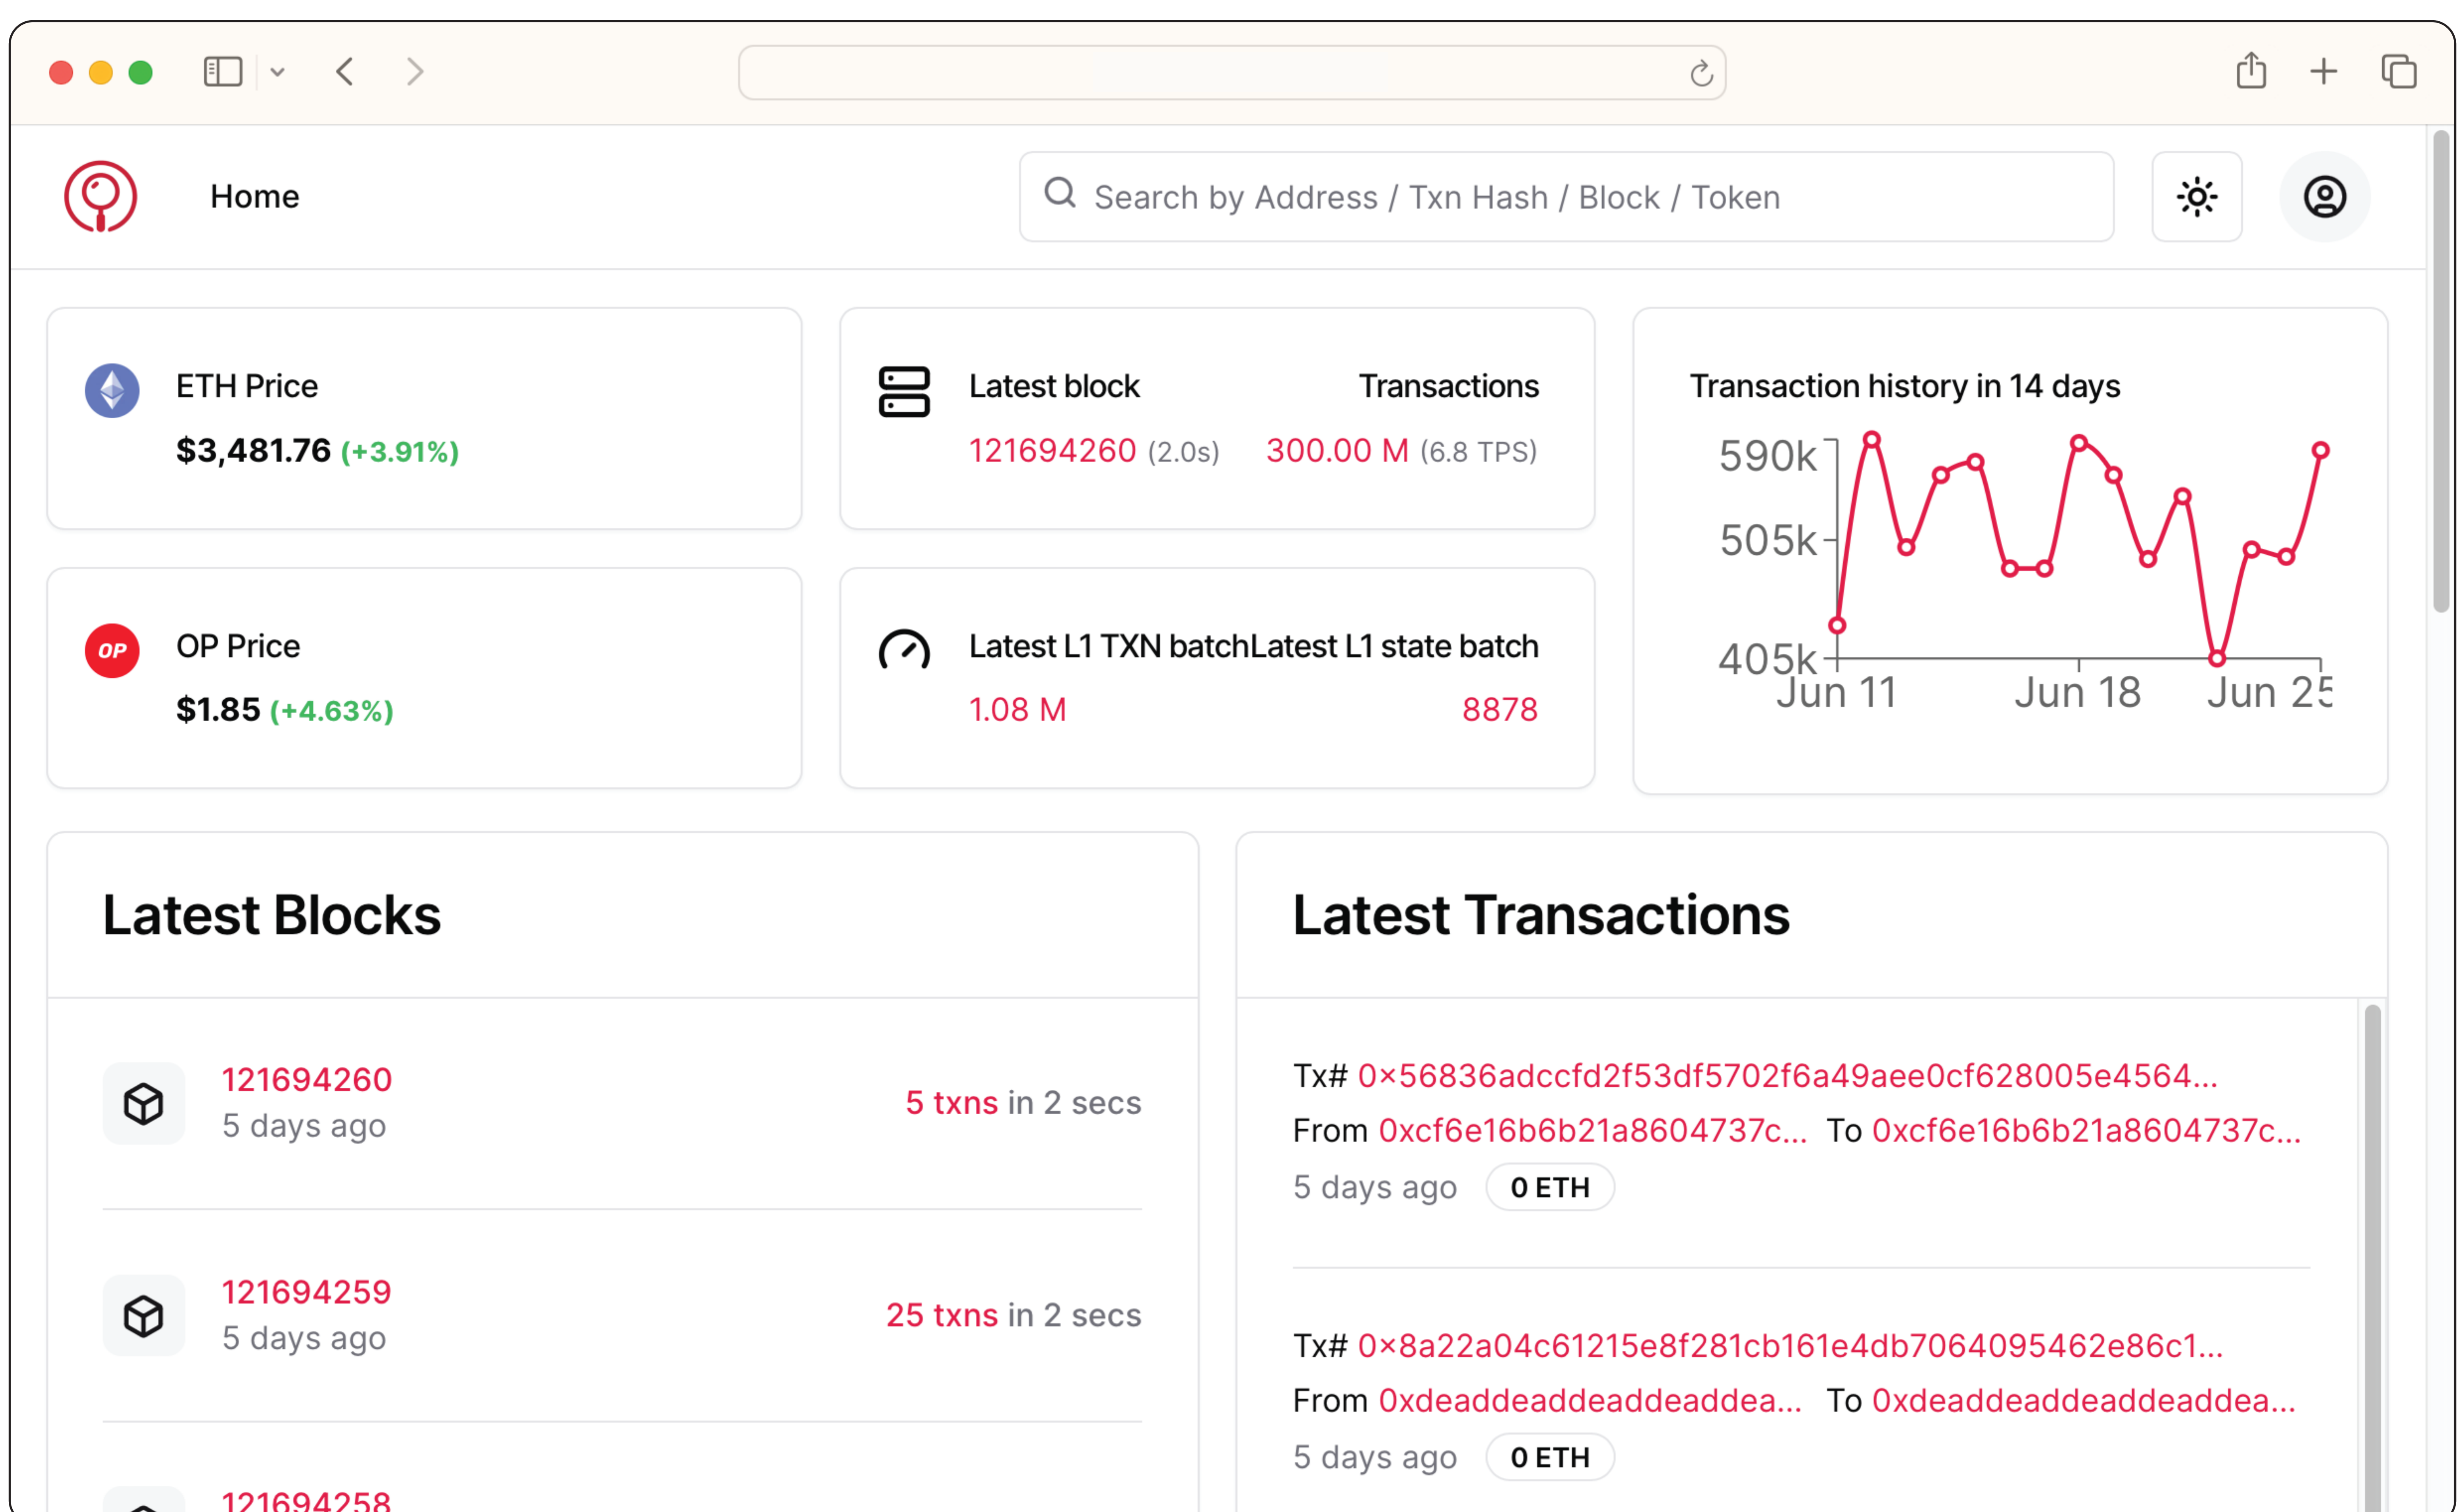

OP SCAN

Explorer for Rollups

Lightweight

Runs locally on a laptop

OP Stack Optimised

Instant compatibility with the Superchain

Scalable

Ready for high transaction volumes

 WALNUT