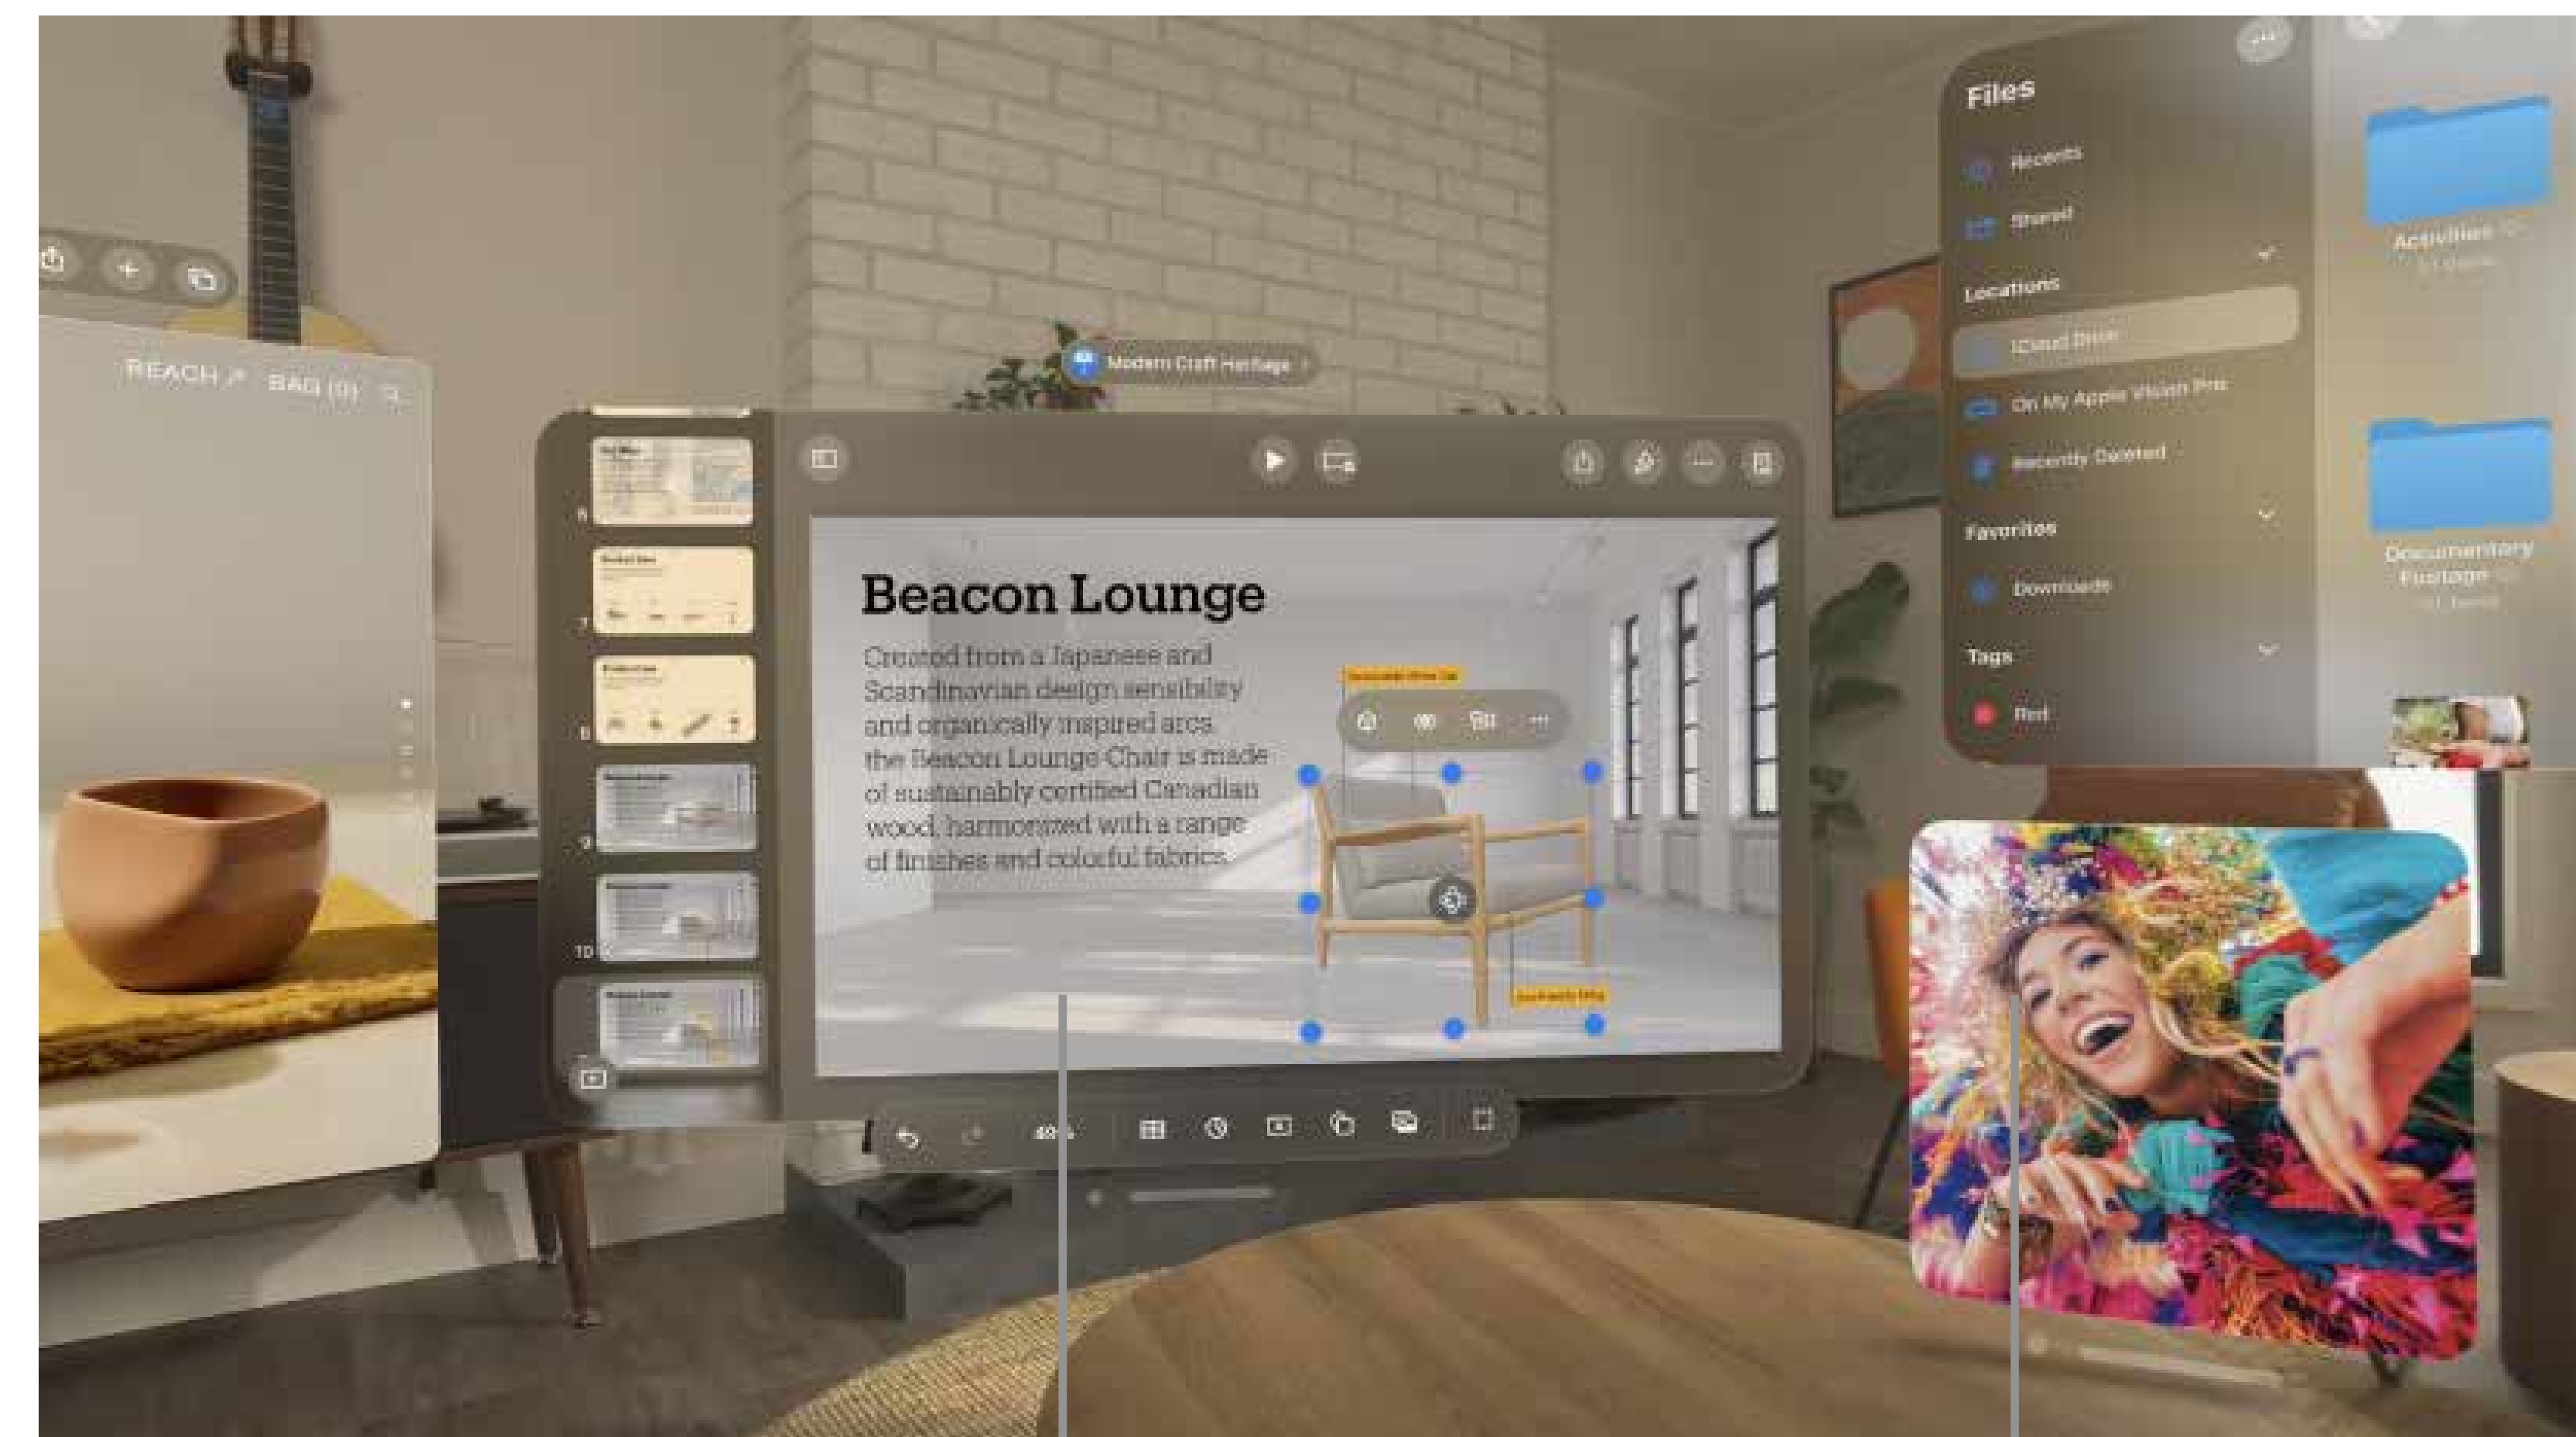

paper

artefact

Possible Digital Artefact

video .mp4 or .mov not longer then 45 sec., longer version of your LumaAI clip, mage, 3D model or nothing