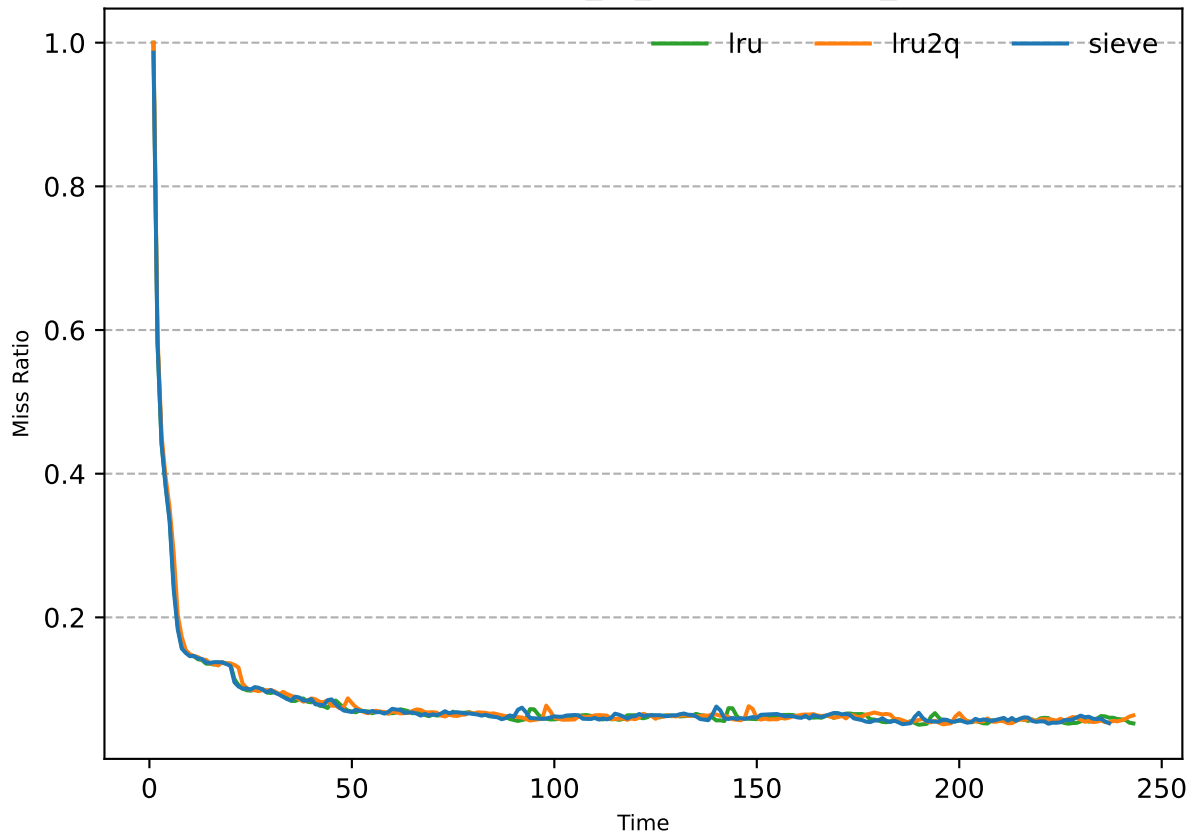

Final Miss Ratio-40GB_t1_lru,lru2q,sieve_243

miss ratio-40GB_t1_lru,lru2q,sieve_243

miss ratio after 60 mins-40GB_t1_lru,lru2q,sieve_243

Evict Fail from Access Container-40GB_t1_lru,lru2q,sieve_243

Throughput data-40GB_t1_lru,lru2q,sieve_243

Get Rate

Set Rate

Delete Rate

Get success

Set Success

Delete Found