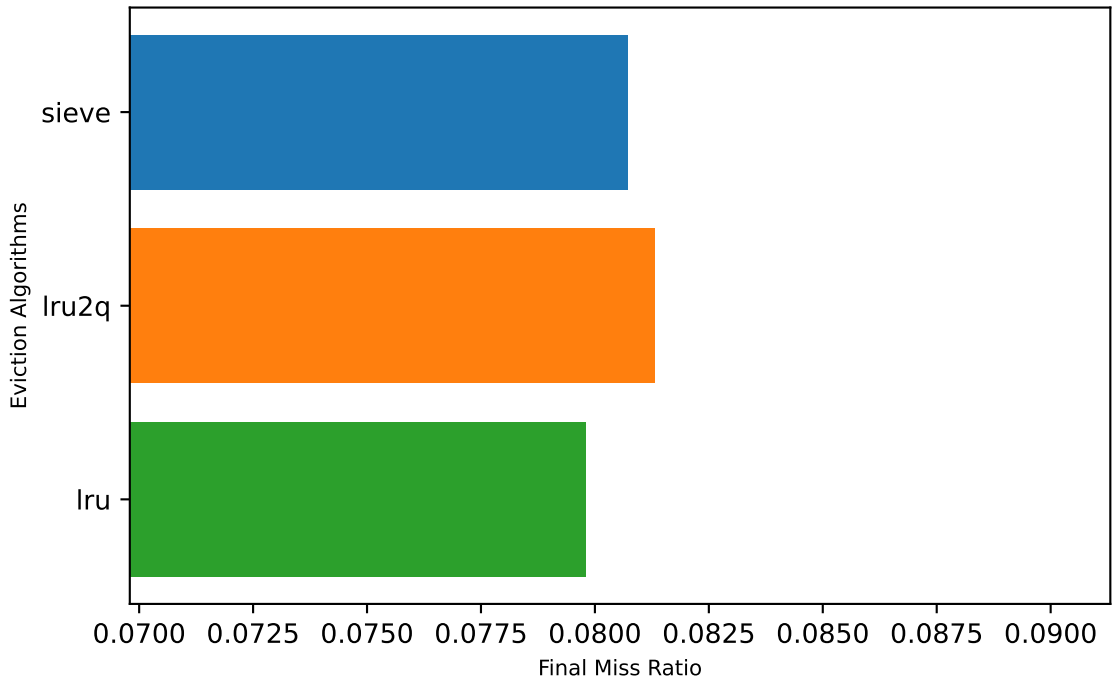

Final Miss Ratio-40GB_t1_lru,lru2q,sieve_243

miss ratio-40GB_t1_lru,lru2q,sieve_243

miss ratio after 60 mins-40GB_t1_lru,lru2q,sieve_243

Evict Fail from Access Container-40GB_t1_lru,lru2q,sieve_243

Throughput data-40GB_t1_lru,lru2q,sieve_243

Get Rate

Set Rate

Delete Rate

Get success

Set Success

Delete Found