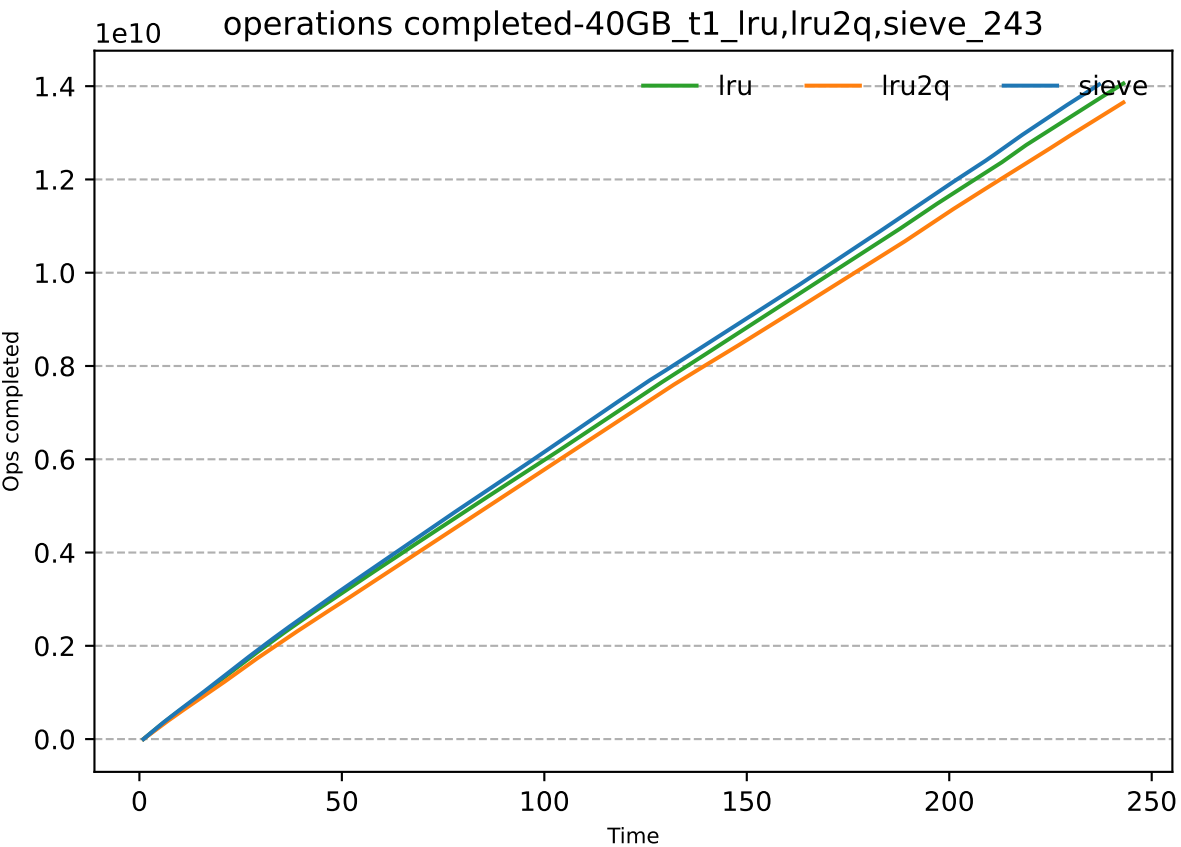

Final Miss Ratio-40GB_t1_lru,lru2q,sieve_243

miss ratio-40GB_t1_lru,lru2q,sieve_243

miss ratio after 60 mins-40GB_t1_lru,lru2q,sieve_243

Evict Fail from Access Container-40GB_t1_lru,lru2q,sieve_243

Throughput data-40GB_t1_lru,lru2q,sieve_243

Get Rate

Set Rate

Delete Rate

Get success

Set Success

Delete Found