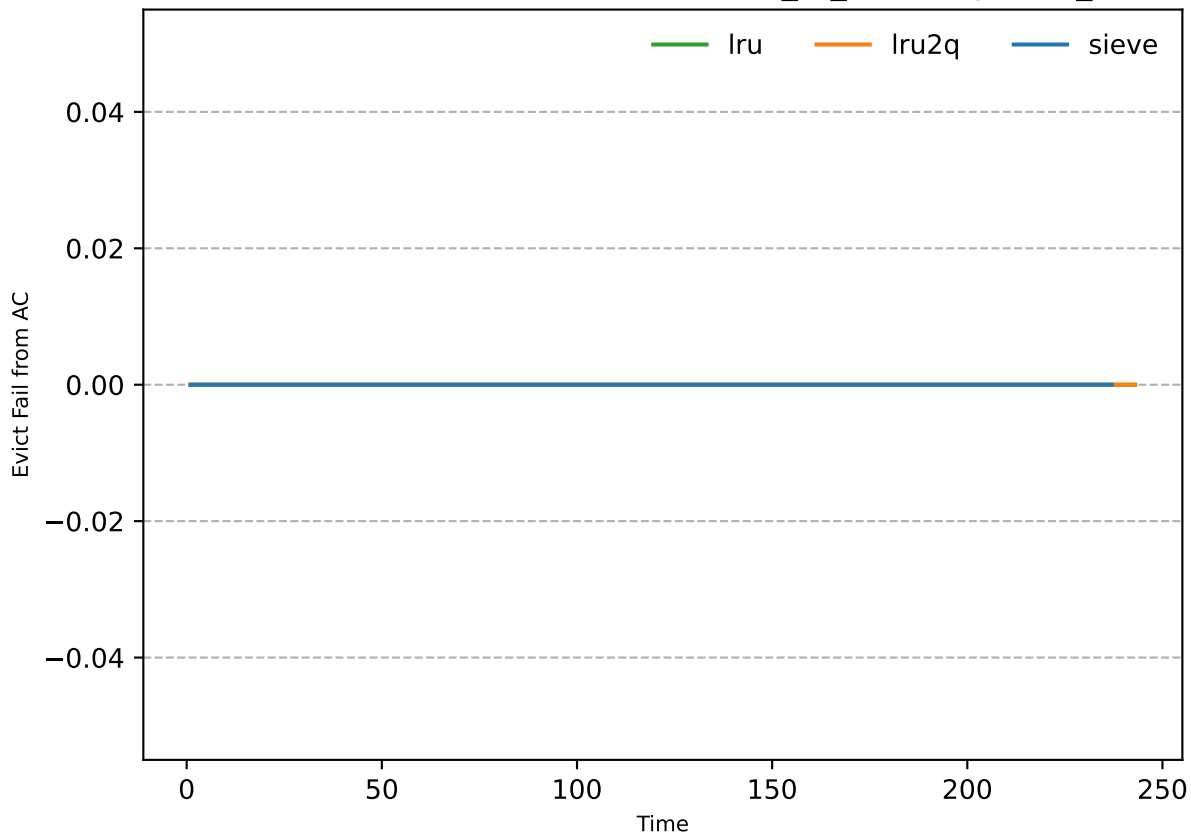

Final Miss Ratio-40GB_t1_lru,lru2q,sieve_243

miss ratio-40GB_t1_lru,lru2q,sieve_243

miss ratio after 60 mins-40GB_t1_lru,lru2q,sieve_243

Evict Fail from Access Container-40GB_t1_lru,lru2q,sieve_243

Throughput data-40GB_t1_lru,lru2q,sieve_243

Get Rate

Set Rate

Delete Rate

Get success

Set Success

Delete Found