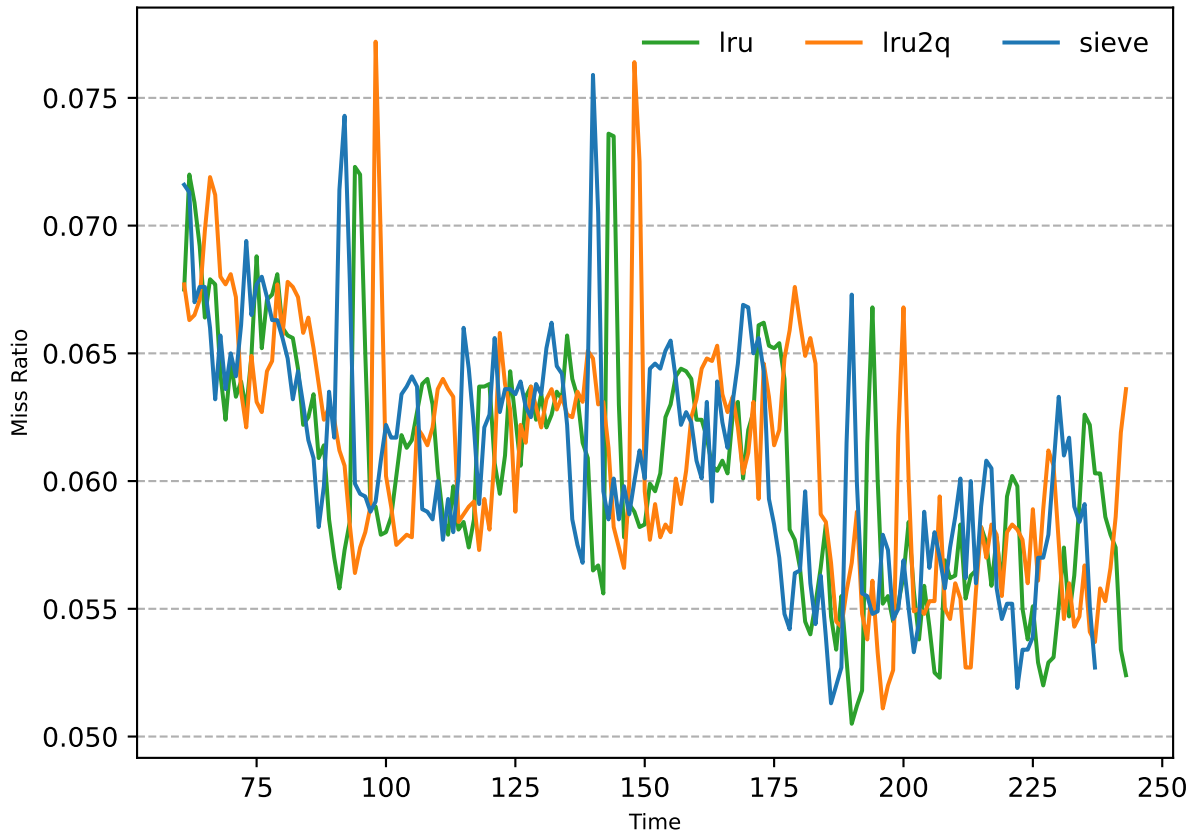

Final Miss Ratio-40GB_t1_lru,lru2q,sieve_243

miss ratio-40GB_t1_lru,lru2q,sieve_243

miss ratio after 60 mins-40GB_t1_lru,lru2q,sieve_243

Evict Fail from Access Container-40GB_t1_lru,lru2q,sieve_243

Throughput data-40GB_t1_lru,lru2q,sieve_243

Get Rate

Set Rate

Delete Rate

Get success

Set Success

Delete Found