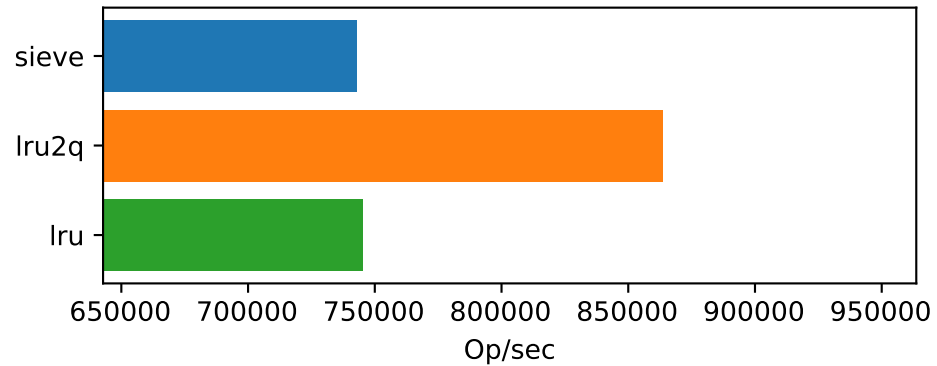

Final Miss Ratio-10GB_t1_lru,lru2q,sieve_195

miss ratio-10GB_t1_lru,lru2q,sieve_195

miss ratio after 60 mins-10GB_t1_lru,lru2q,sieve_195

Evict Fail from Access Container-10GB_t1_lru,lru2q,sieve_195

operations completed-10GB_t1_lru,lru2q,sieve_195

Throughput data-10GB_t1_lru,lru2q,sieve_195

Get Rate

Set Rate

Delete Rate

Get success

Set Success

Delete Found