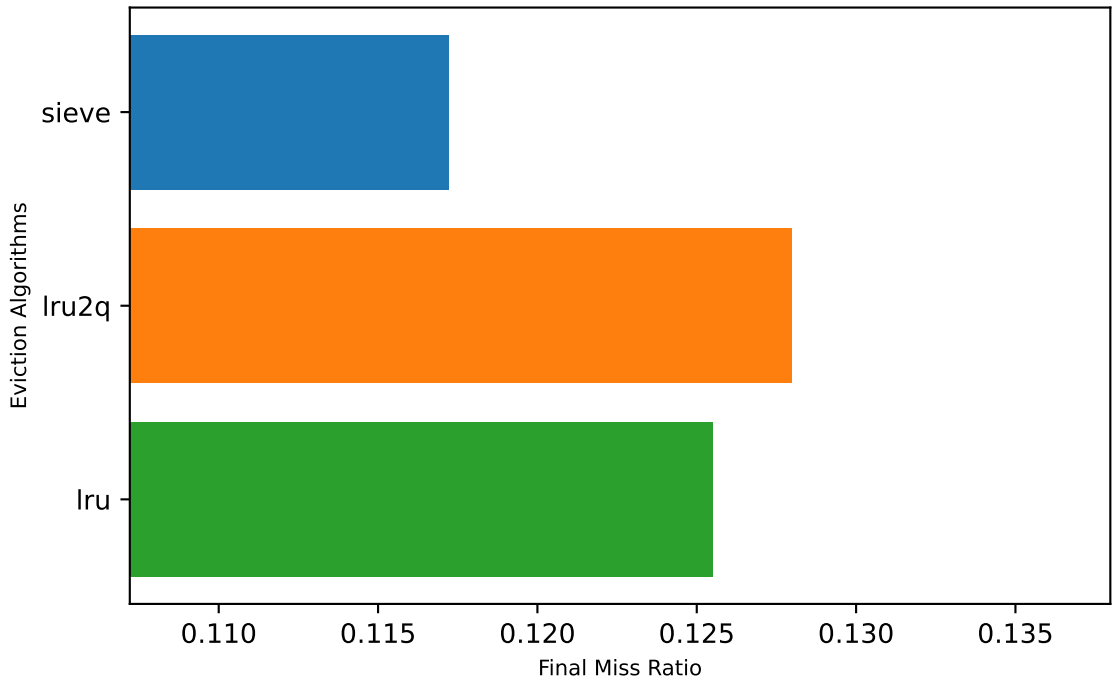

Final Miss Ratio-10GB_t1_lru,lru2q,sieve_195

miss ratio-10GB_t1_lru,lru2q,sieve_195

miss ratio after 60 mins-10GB_t1_lru,lru2q,sieve_195

Evict Fail from Access Container-10GB_t1_lru,lru2q,sieve_195

operations completed-10GB_t1_lru,lru2q,sieve_195

Throughput data-10GB_t1_lru,lru2q,sieve_195

Get Rate

Set Rate

Delete Rate

Get success

Set Success

Delete Found