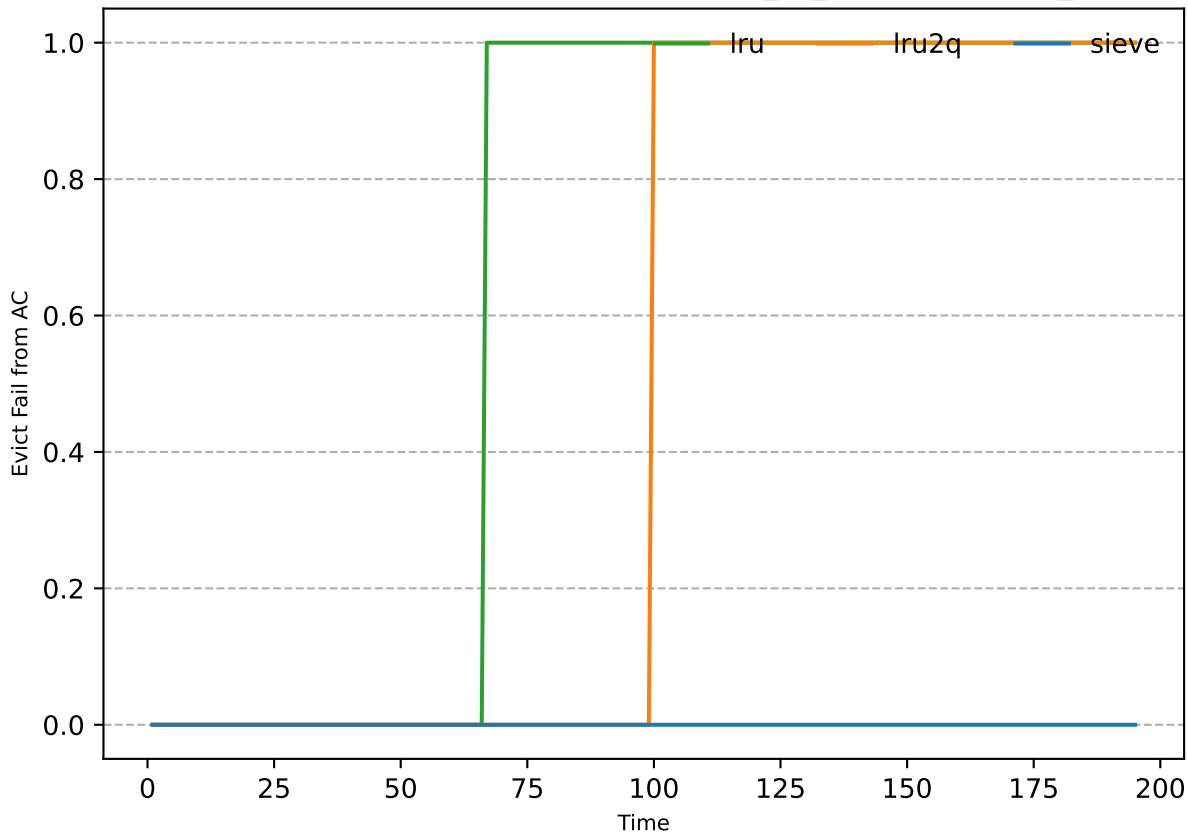

Final Miss Ratio-10GB_t1_lru,lru2q,sieve_195

miss ratio-10GB_t1_lru,lru2q,sieve_195

miss ratio after 60 mins-10GB_t1_lru,lru2q,sieve_195

Evict Fail from Access Container-10GB_t1_lru,lru2q,sieve_195

operations completed-10GB_t1_lru,lru2q,sieve_195

Throughput data-10GB_t1_lru,lru2q,sieve_195

Get Rate

Set Rate

Delete Rate

Get success

Set Success

Delete Found