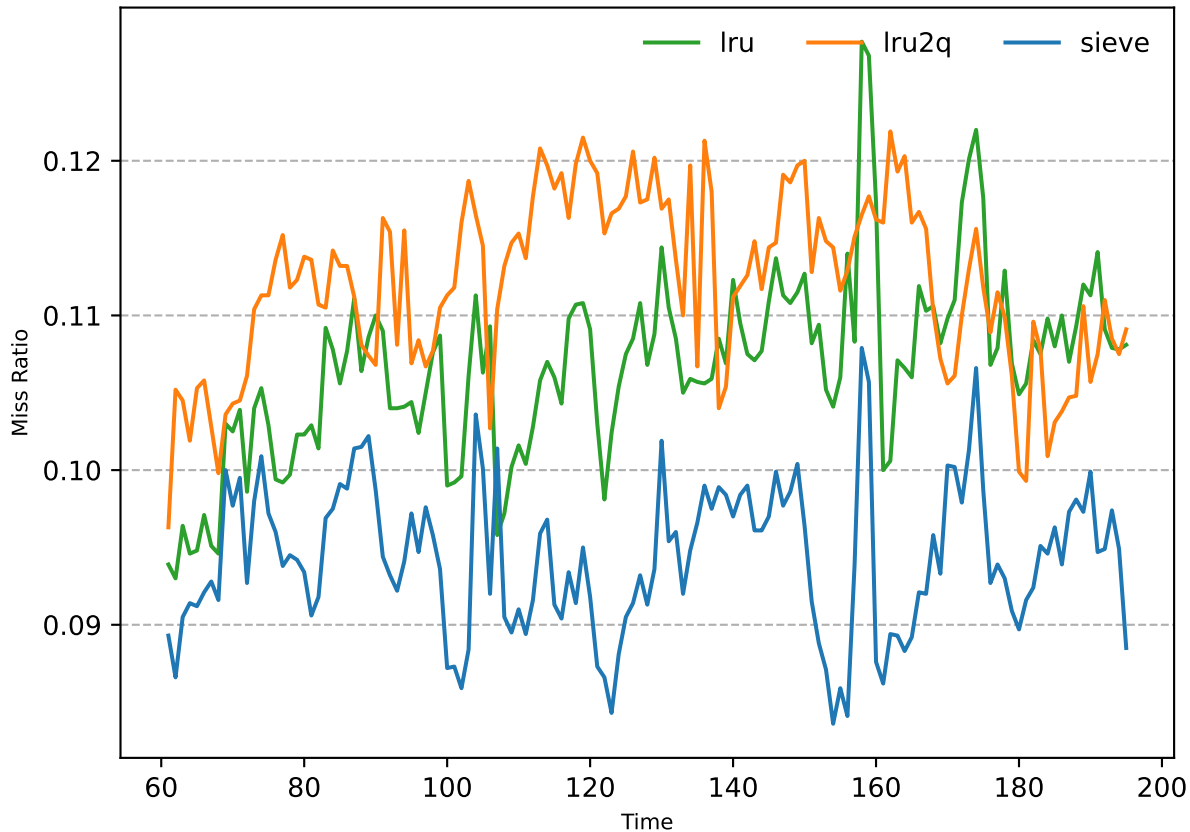

Final Miss Ratio-10GB_t1_lru,lru2q,sieve_195

miss ratio-10GB_t1_lru,lru2q,sieve_195

miss ratio after 60 mins-10GB_t1_lru,lru2q,sieve_195

Evict Fail from Access Container-10GB_t1_lru,lru2q,sieve_195

operations completed-10GB_t1_lru,lru2q,sieve_195

Throughput data-10GB_t1_lru,lru2q,sieve_195

Get Rate

Set Rate

Delete Rate

Get success

Set Success

Delete Found