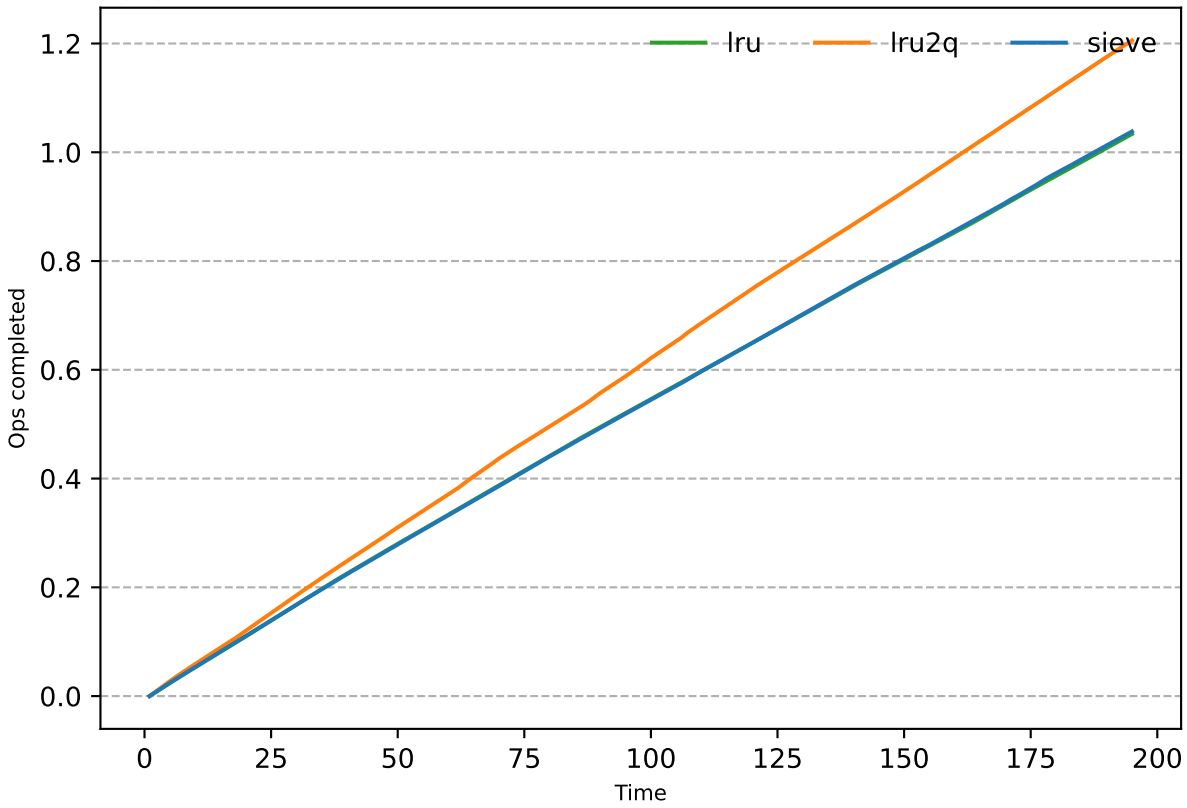

Final Miss Ratio-10GB_t1_lru,lru2q,sieve_195

miss ratio-10GB_t1_lru,lru2q,sieve_195

miss ratio after 60 mins-10GB_t1_lru,lru2q,sieve_195

Evict Fail from Access Container-10GB_t1_lru,lru2q,sieve_195

operations completed-10GB_t1_lru,lru2q,sieve_195

Throughput data-10GB_t1_lru,lru2q,sieve_195

Get Rate

Set Rate

Delete Rate

Get success

Set Success

Delete Found