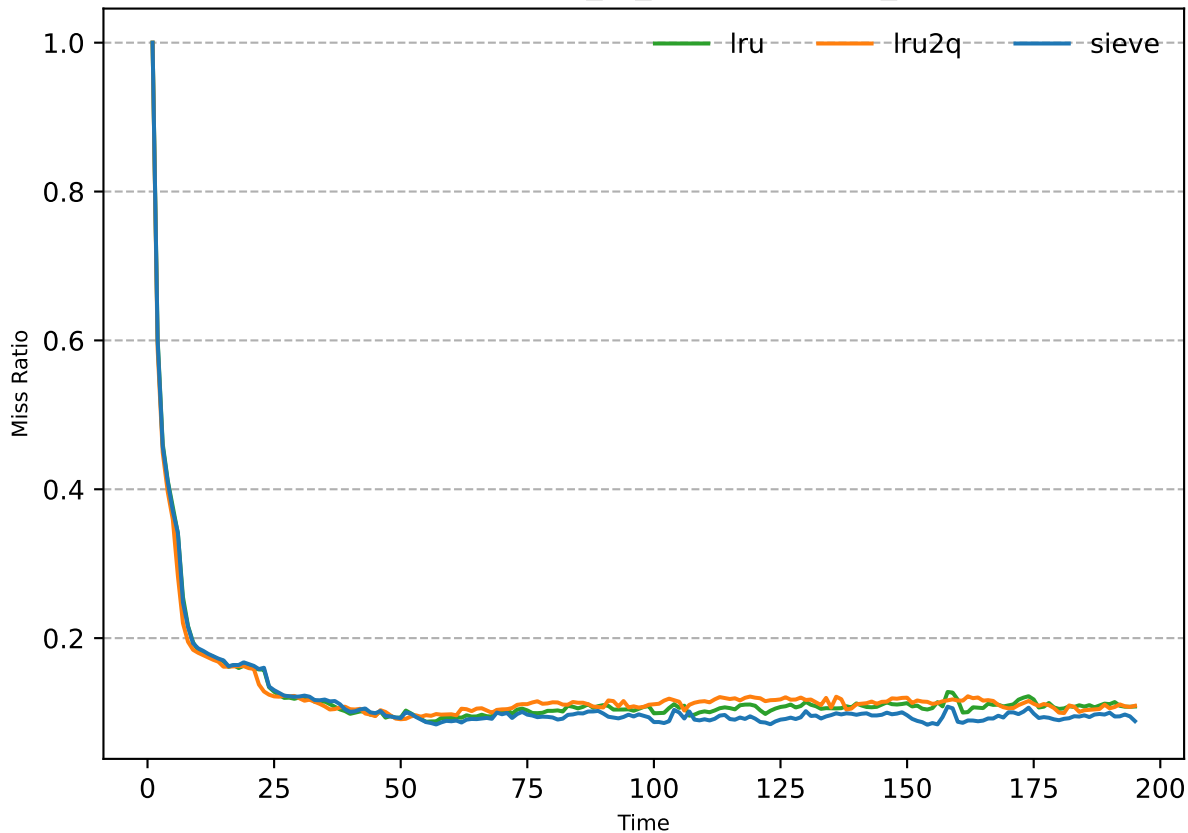

Final Miss Ratio-10GB_t1_lru,lru2q,sieve_195

miss ratio-10GB_t1_lru,lru2q,sieve_195

miss ratio after 60 mins-10GB_t1_lru,lru2q,sieve_195

Evict Fail from Access Container-10GB_t1_lru,lru2q,sieve_195

operations completed-10GB_t1_lru,lru2q,sieve_195

Throughput data-10GB_t1_lru,lru2q,sieve_195

Get Rate

Set Rate

Delete Rate

Get success

Set Success

Delete Found