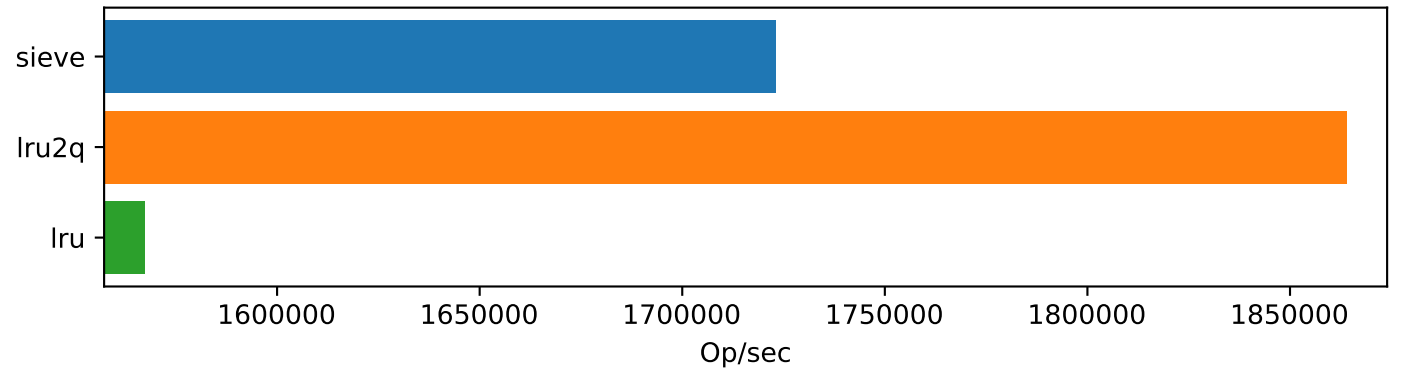

Throughput data-8192MB_t48_lru,lru2q,sieve

Set Rate