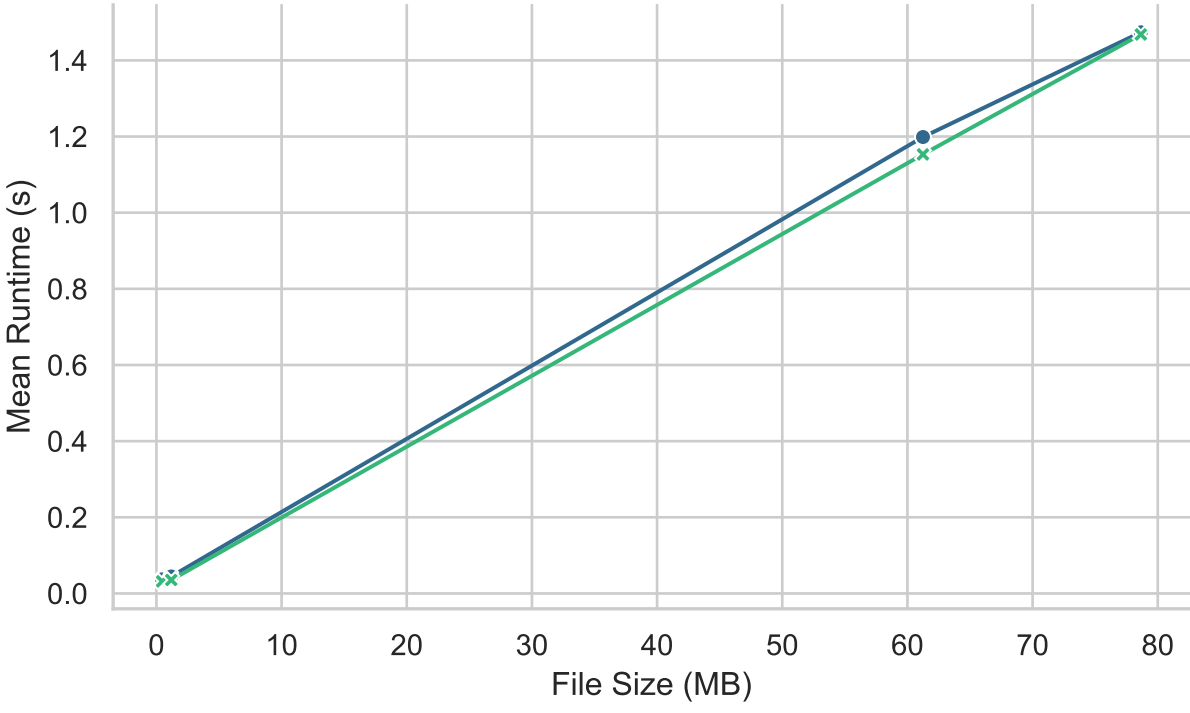

Option
 ● cached
 ● localref

depth

mpileup

sort

view

Option

- cached
- × localref

depth

mpileup

sort

view