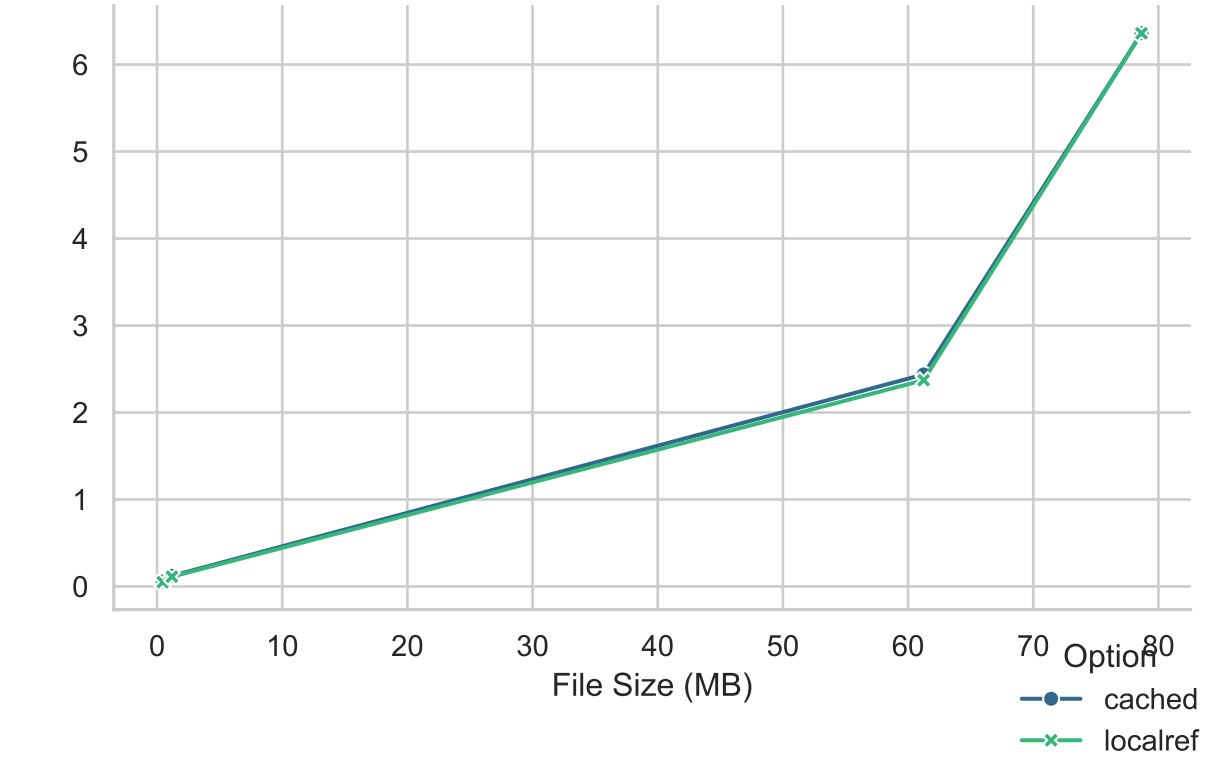

Option
 ● cached
 ● localref

depth

mpileup

sort

view

Option

- cached
- × localref

depth

mpileup

sort

view