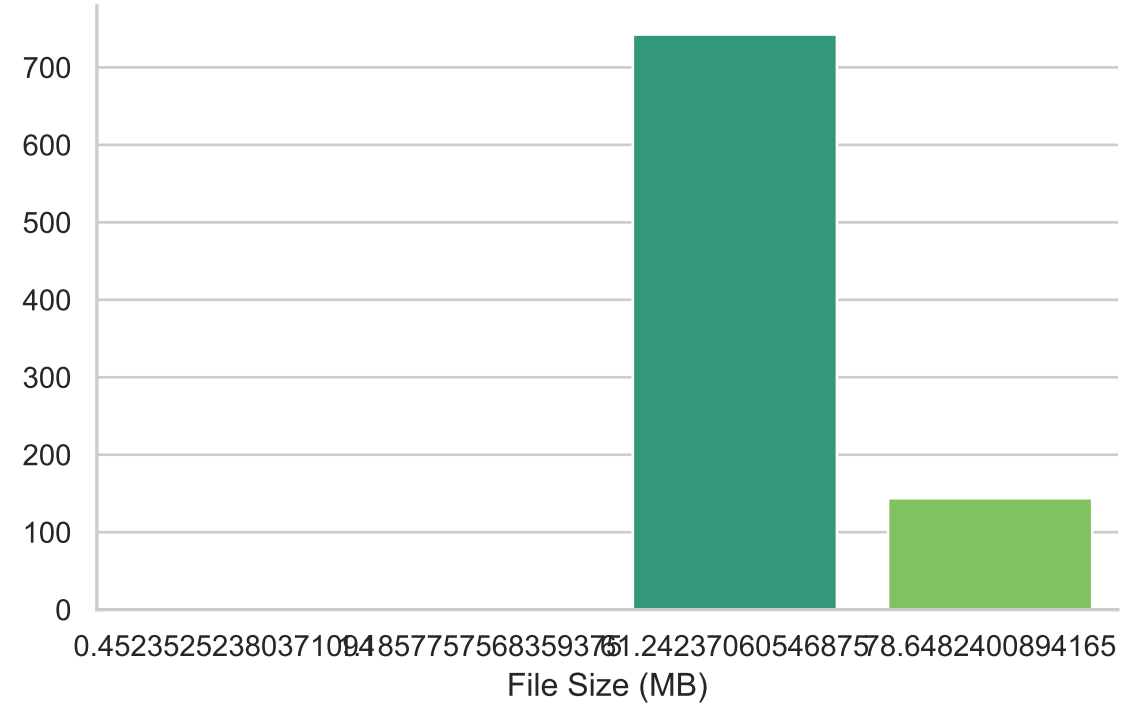

Option
 ● cached
 ● localref

depth

mpileup

sort

view

Option

- cached
- × localref

depth

mpileup

sort

view