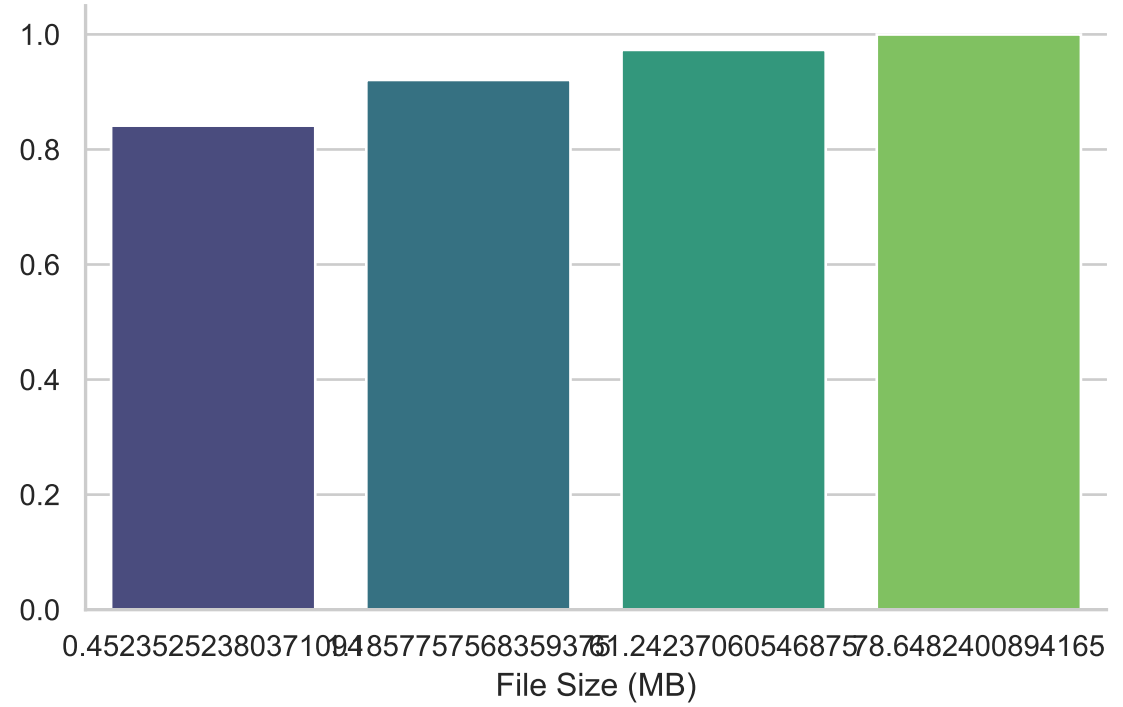

Option
 ● cached
 ● localref

depth

mpileup

sort

view

Option

- cached
- × localref

depth

mpileup

sort

view