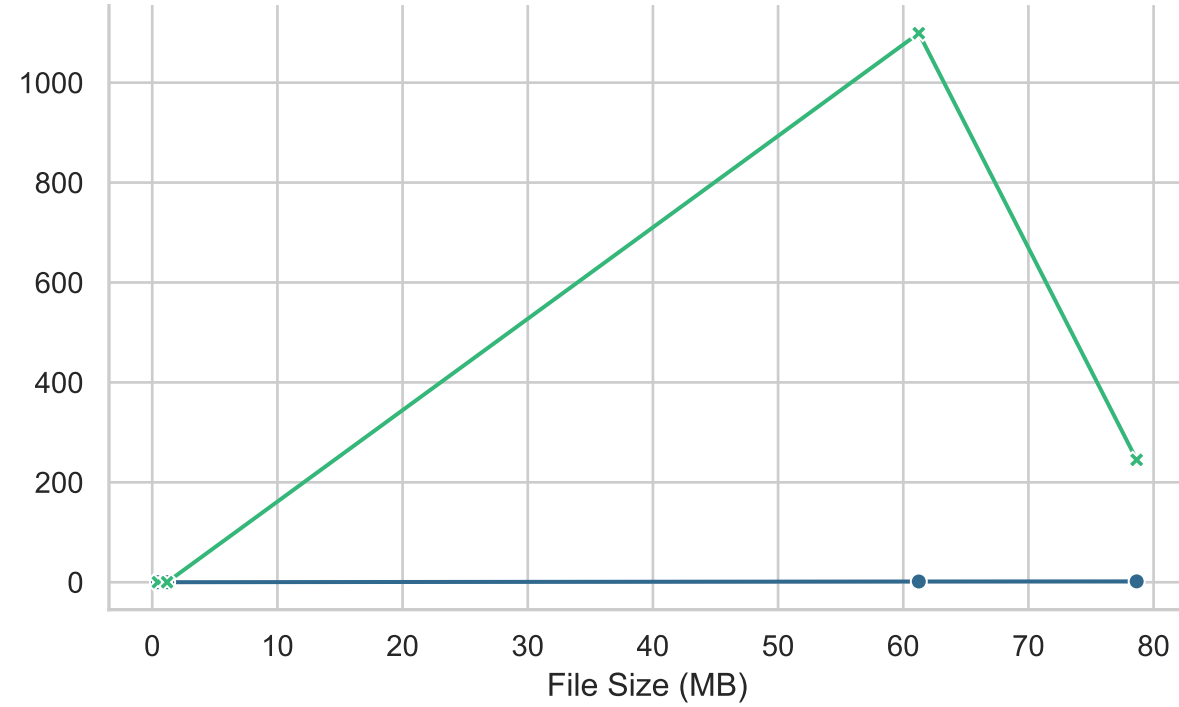

Option
 ● cached
 ● localref

depth

mpileup

sort

view

Option

- cached
- × localref

depth

mpileup

sort

view