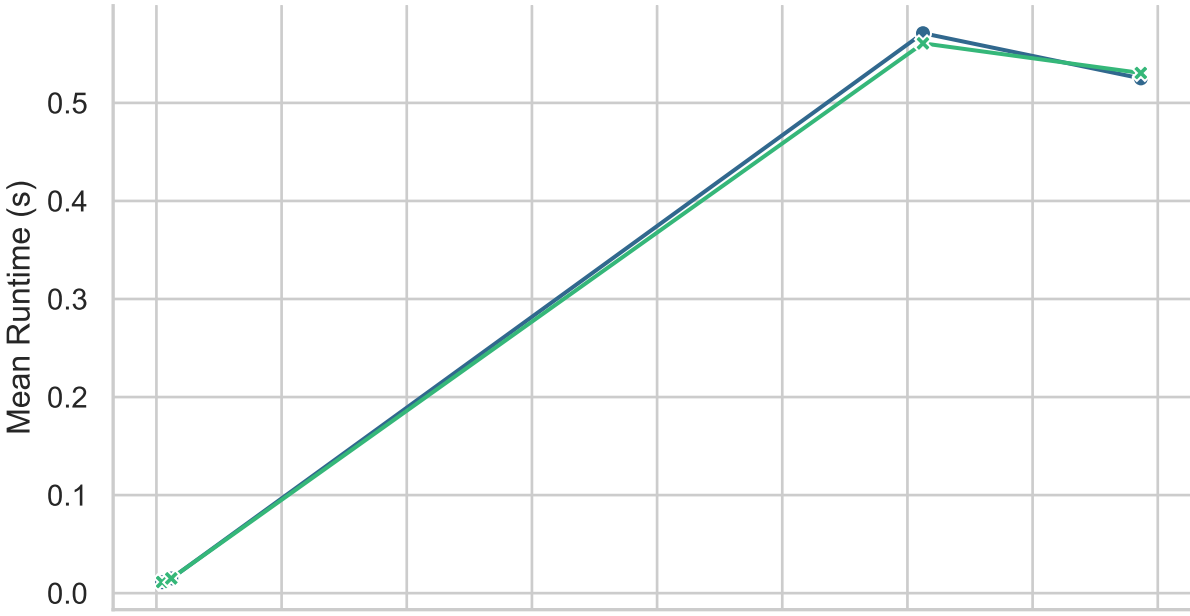

Option
 ● cached
 ● localref

depth

mpileup

sort

view

Option

- cached
- × localref

depth

mpileup

sort

view