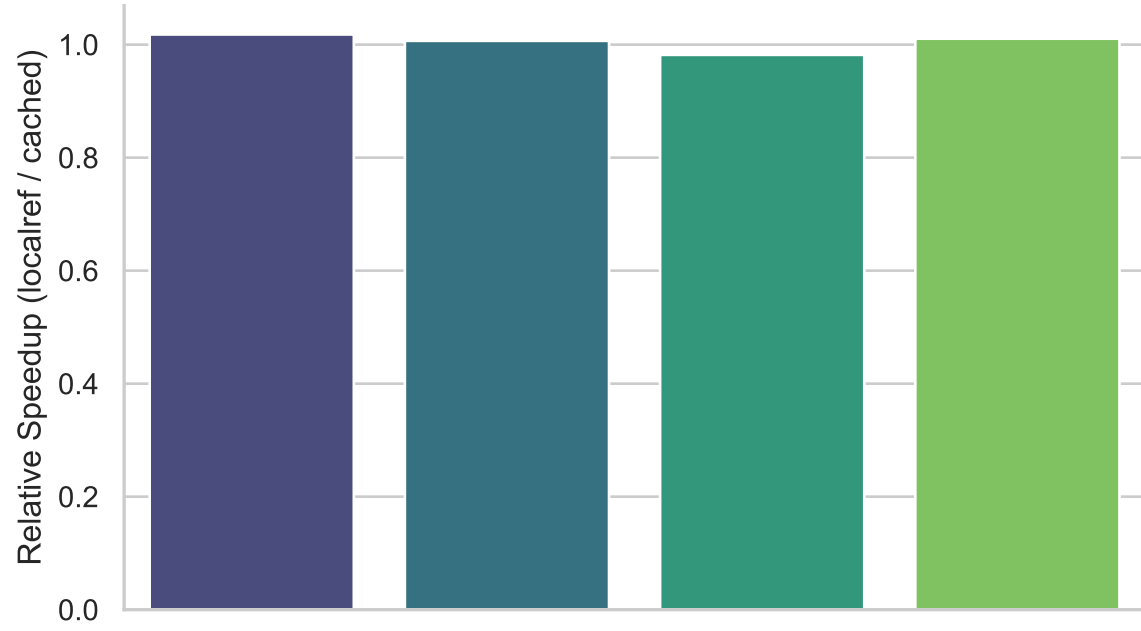

Option
 ● cached
 ● localref

depth

mpileup

sort

view

Option

- cached
- × localref

depth

mpileup

sort

view