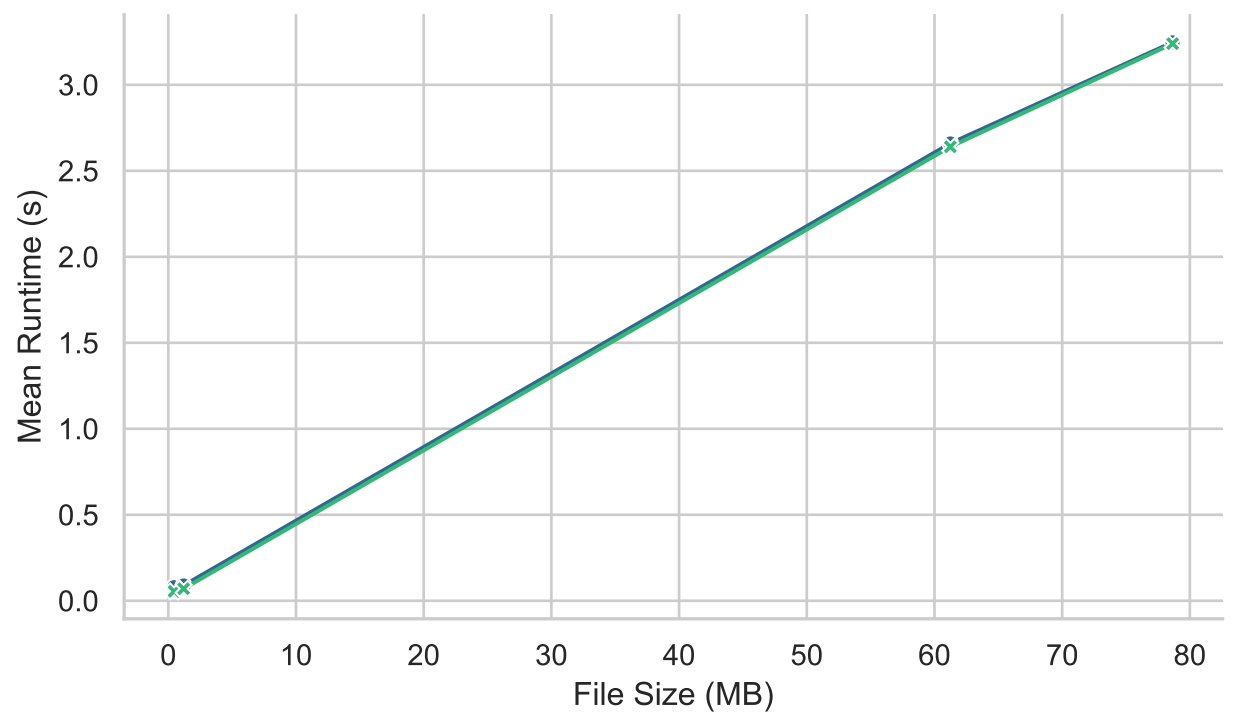

depth

mpileup

sort

view

Option

- cached
- localref

depth

mpileup

sort

view