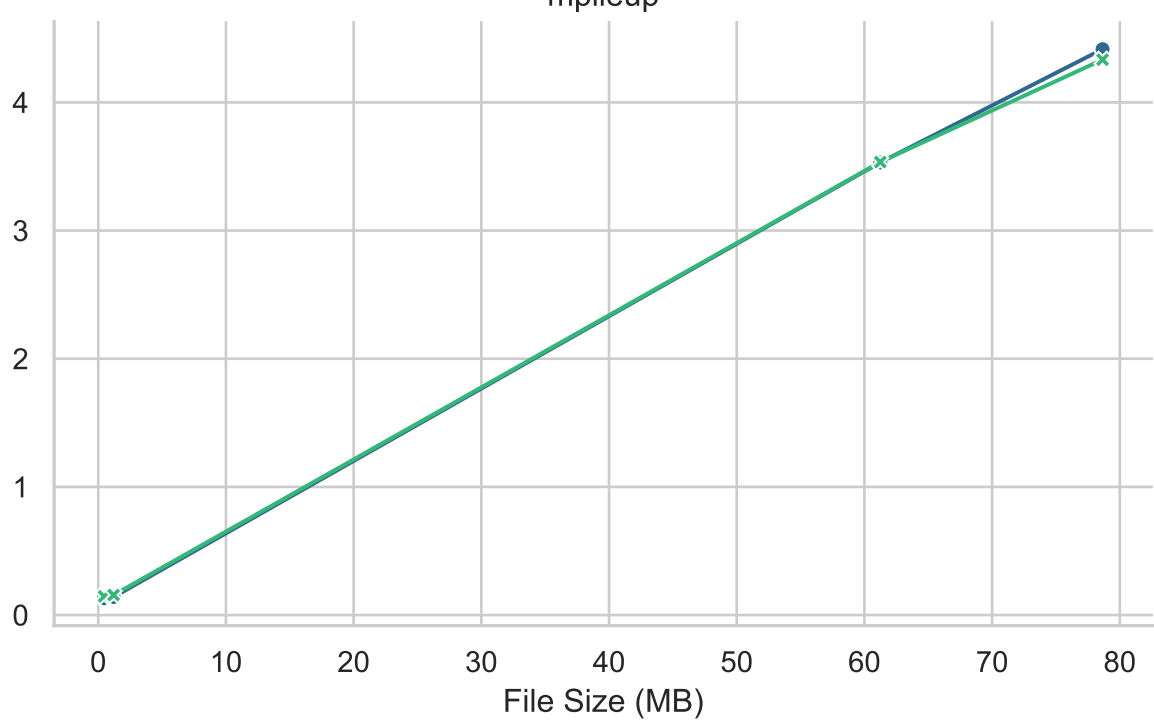

depth

mpileup

sort

view

Option

- cached
- localref

depth

mpileup

sort

view