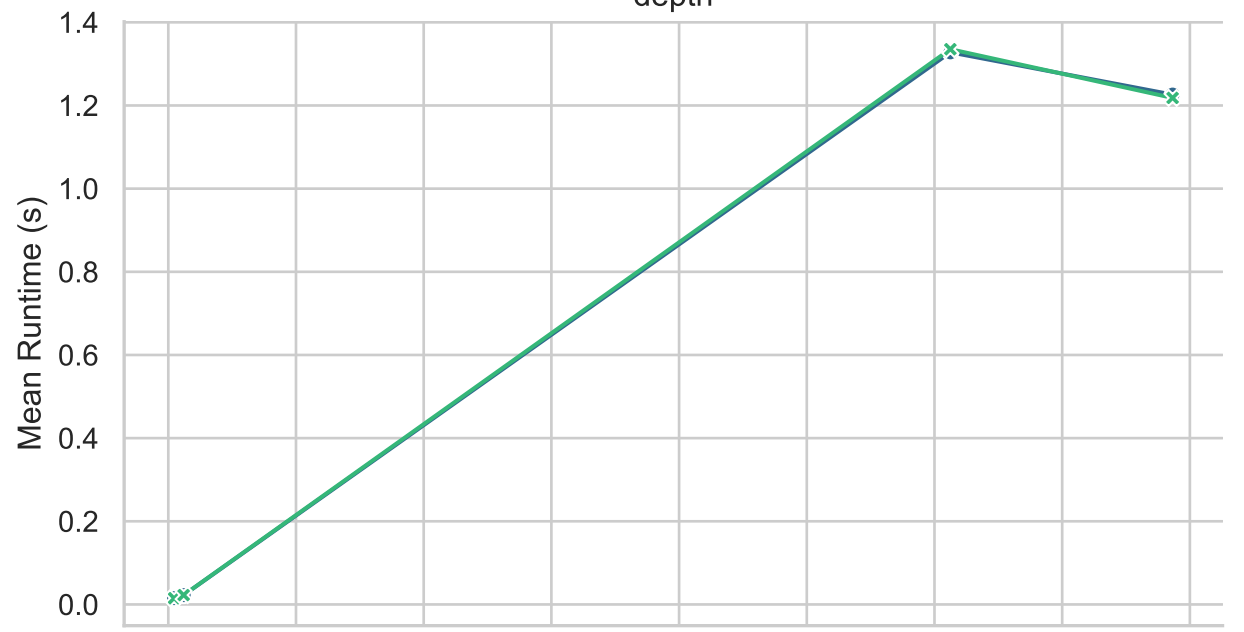

depth

mpileup

sort

view

Option

- cached
- localref

depth

mpileup

sort

view