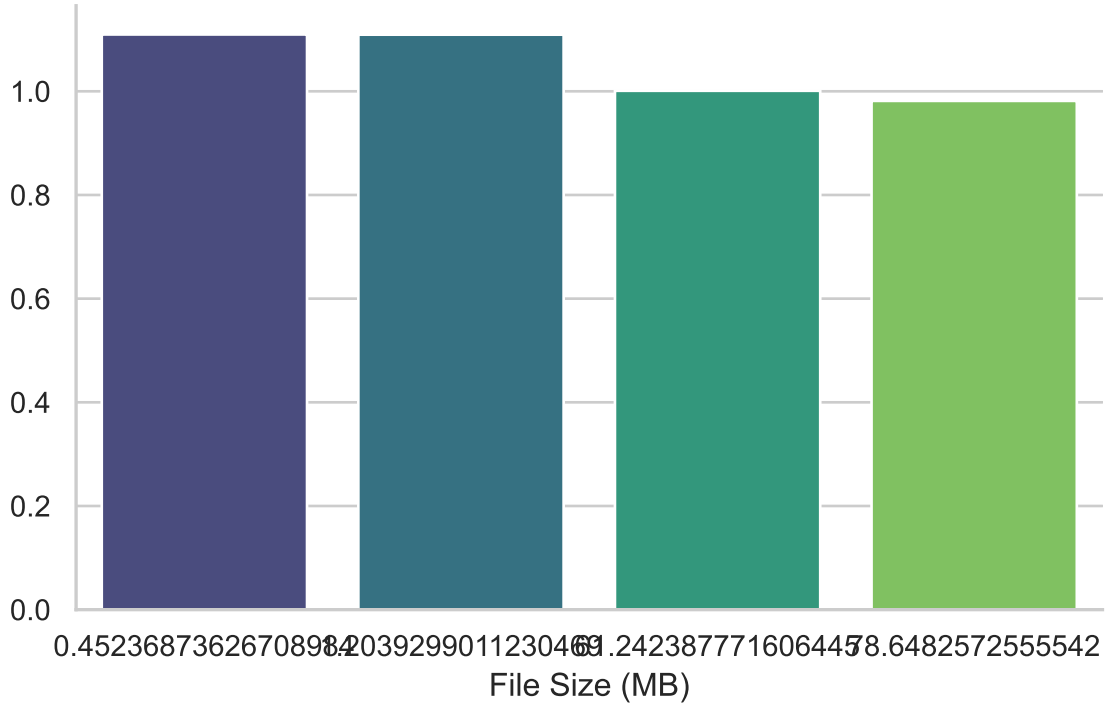

depth

mpileup

sort

view

Option

- cached
- localref

depth

mpileup

sort

view