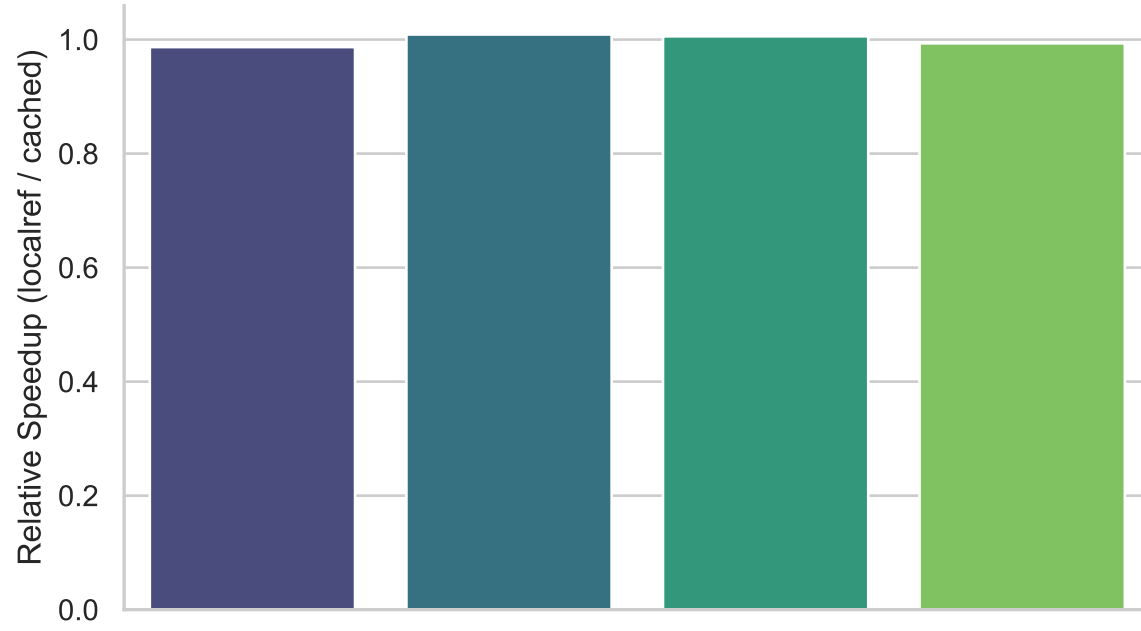

depth

mpileup

sort

view

Option

- cached
- localref

depth

mpileup

sort

view