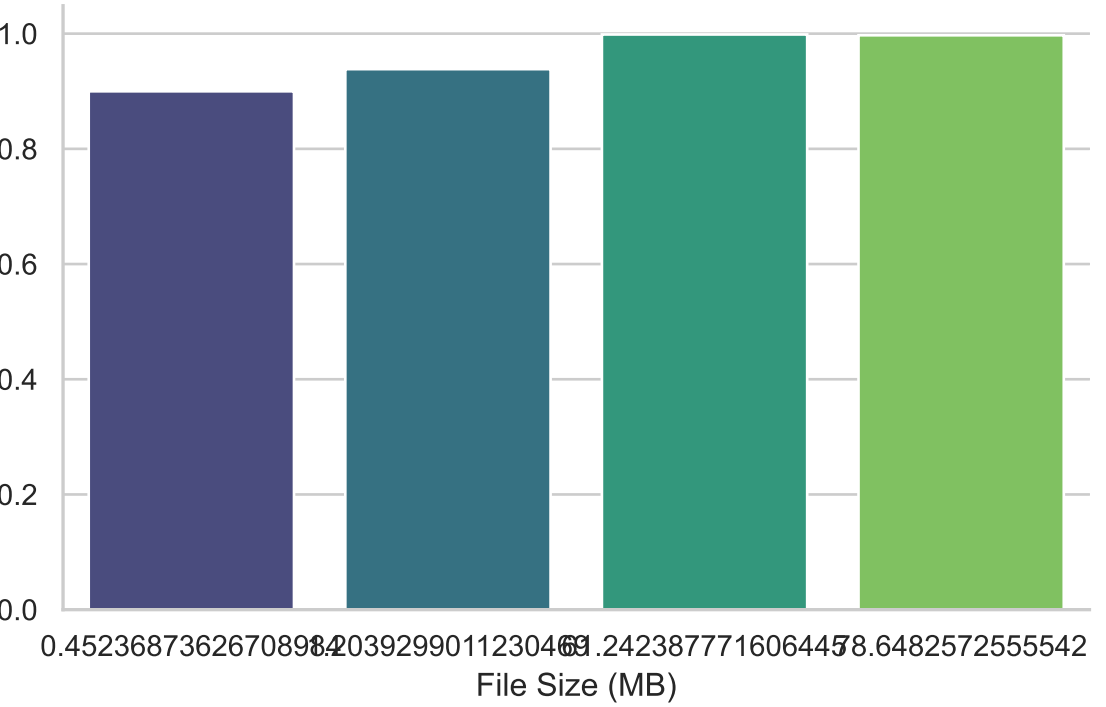

depth

mpileup

sort

view

Option

- cached
- localref

depth

mpileup

sort

view