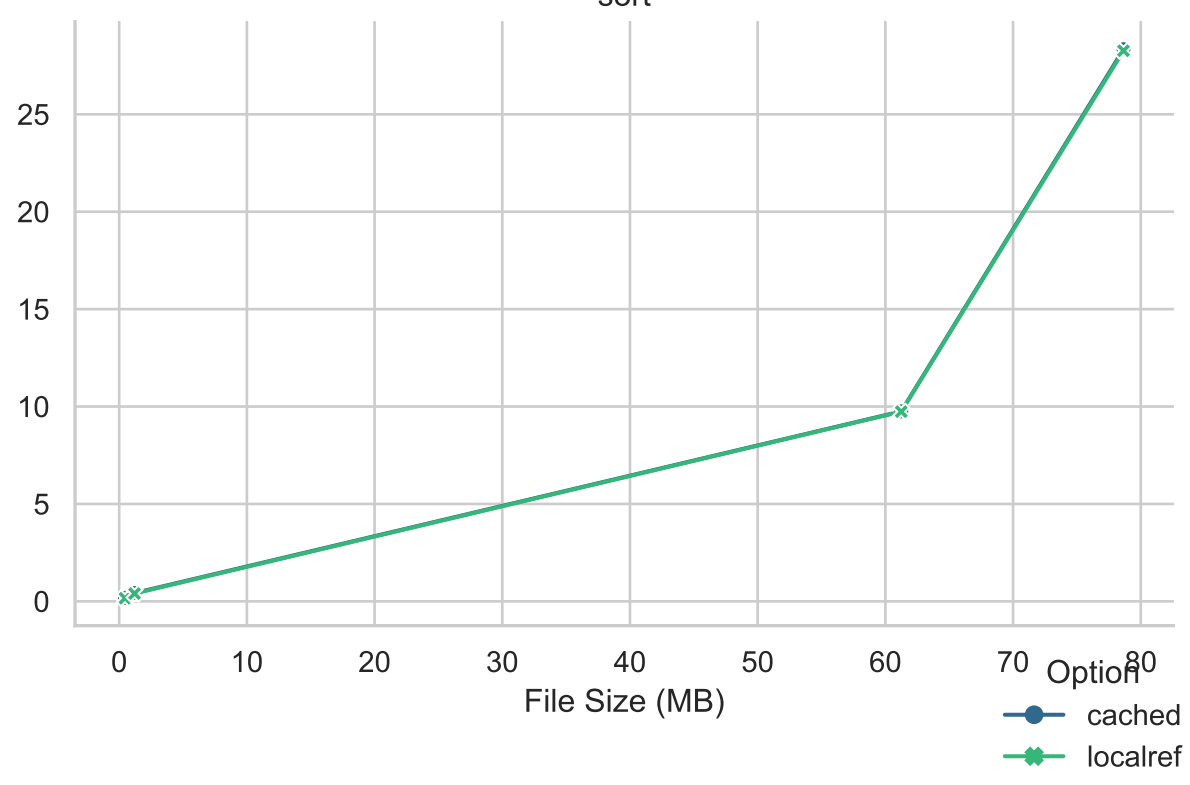

depth

mpileup

sort

view

Option

- cached
- localref

depth

mpileup

sort

view