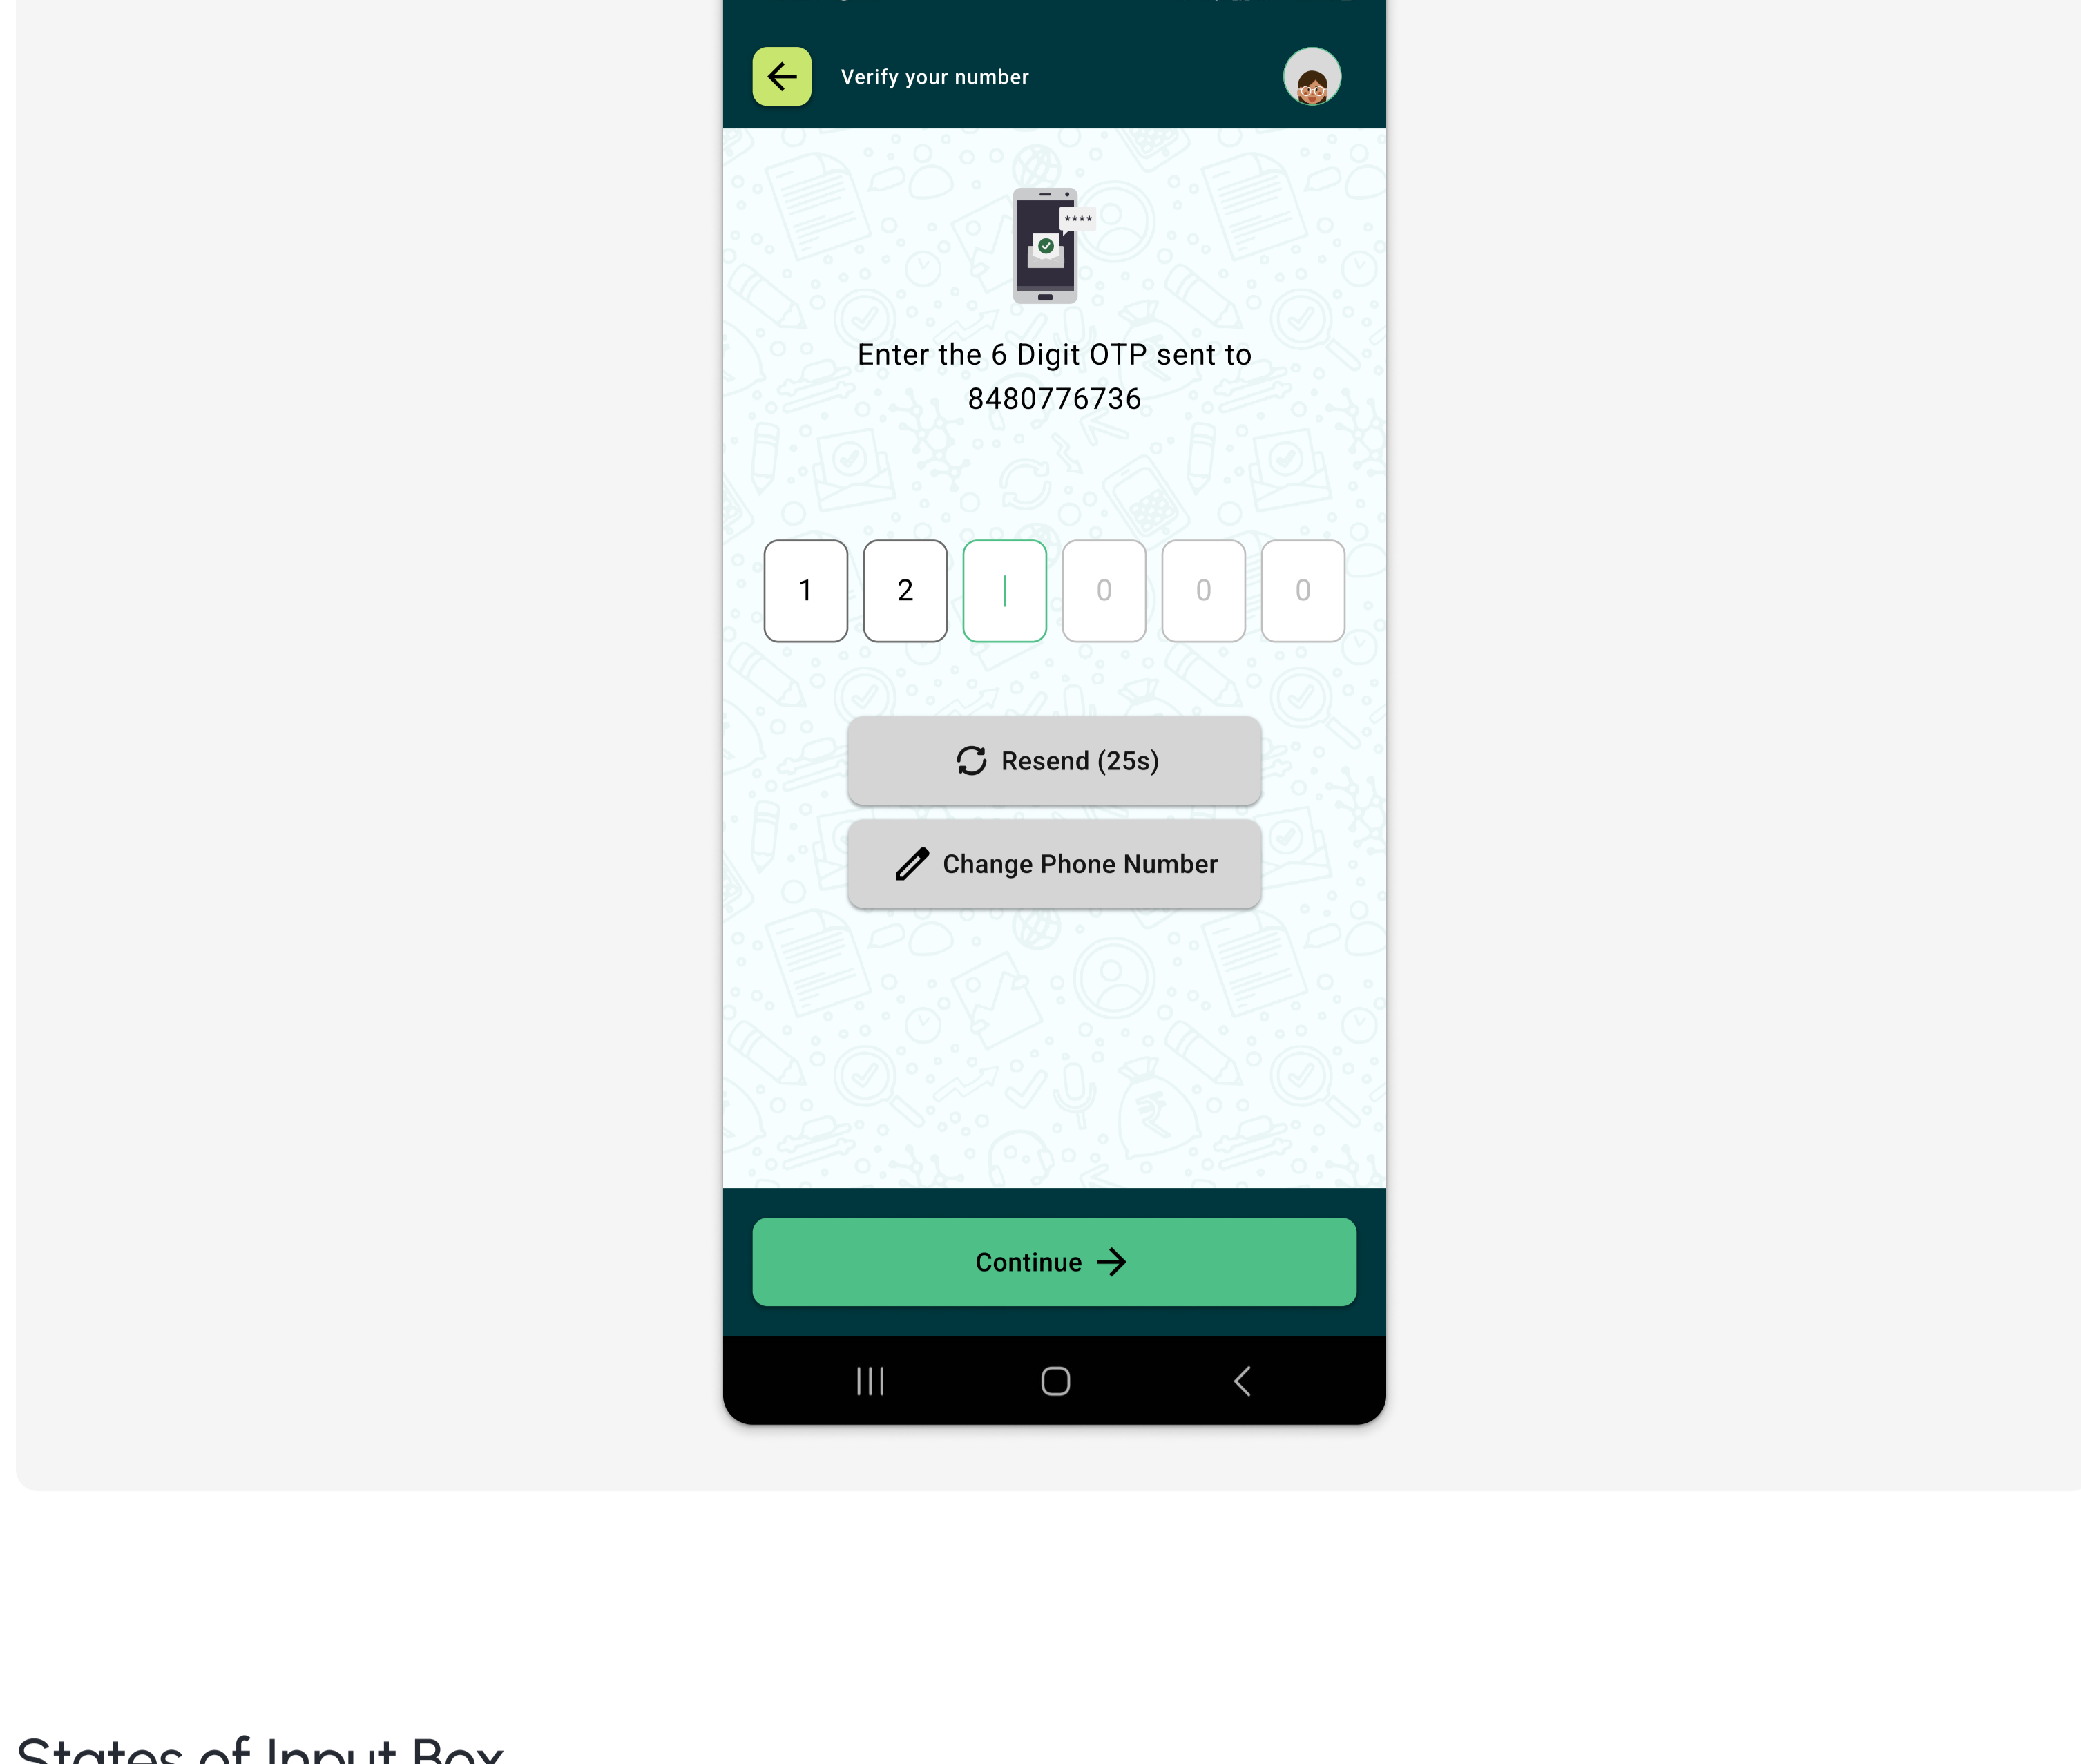

# OTP Screen - Updates

Design-Handoff Doc

## Description

This contains UI change documentation of the OTP Screen

## States of Input Box