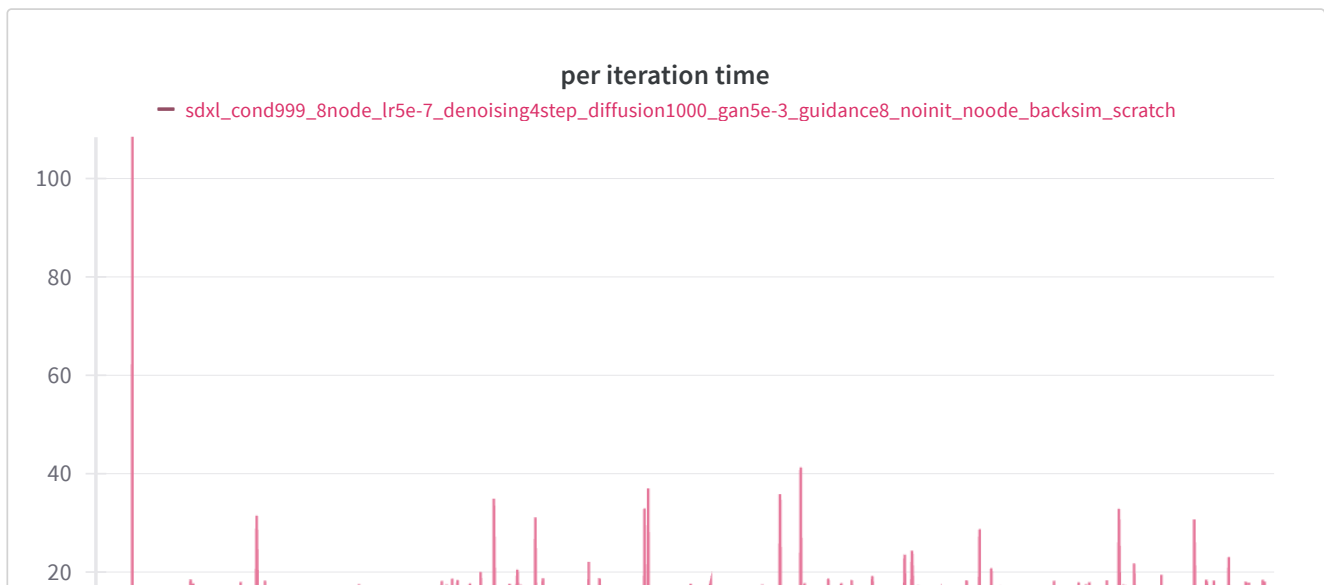

Share

Comment

Star

Untitled Report

Tianwei Yin

Created on September 5 | Last edited on September 5

Section 1