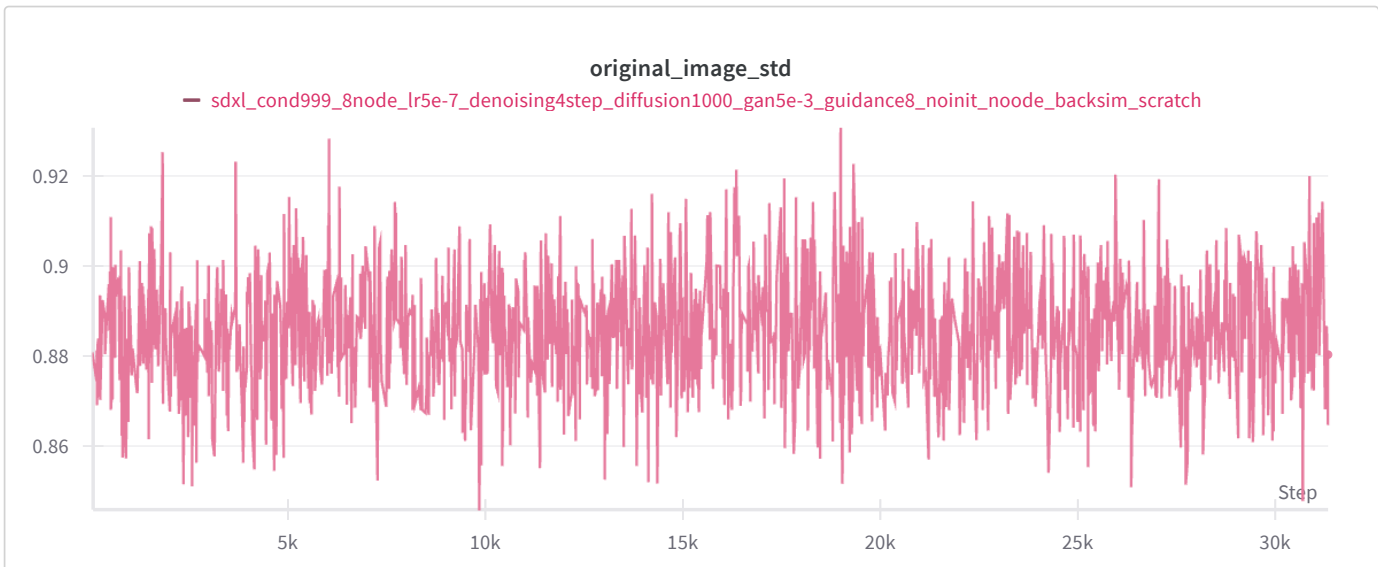

Share

Comment

Star

Untitled Report

Tianwei Yin

Created on September 5 | Last edited on September 5

Section 1