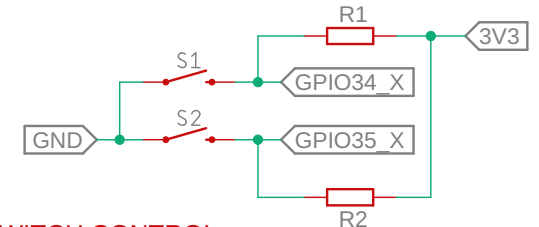

MALE HEADER

FEMALE HEADER

ESP32 DEVKIT V4 BOARD

FEMALE HEADER

MALE HEADER

EXTERNAL POWER & BOOT MODE

POWER EXPANDER

SWITCH CONTROL

DISPLAY CONTROL

DISPLAY OLED 128X32

BUZZER CONTROL

LED CONTROL