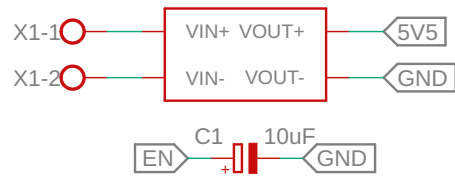

MALE HEADER

FEMALE HEADER

ESP32 DEVKIT V4 BOARD

FEMALE HEADER

MALE HEADER

EXTERNAL POWER & BOOT MODE

POWER EXPANDER

SWITCH CONTROL

DISPLAY CONTROL

DISPLAY OLED 128X32

BUZZER CONTROL

LED CONTROL