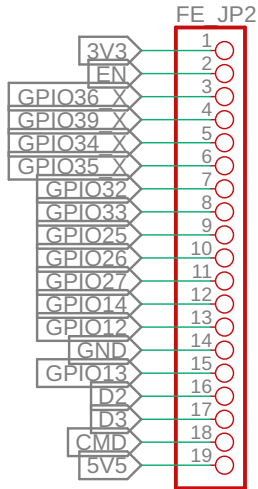

MALE HEADER

FEMALE HEADER

ESP32 DEVKIT V4 BOARD

FEMALE HEADER

MALE HEADER

EXTERNAL POWER & BOOT MODE

POWER EXPANDER

SWITCH CONTROL

DISPLAY CONTROL

DISPLAY OLED 128X32

BUZZER CONTROL

LED CONTROL