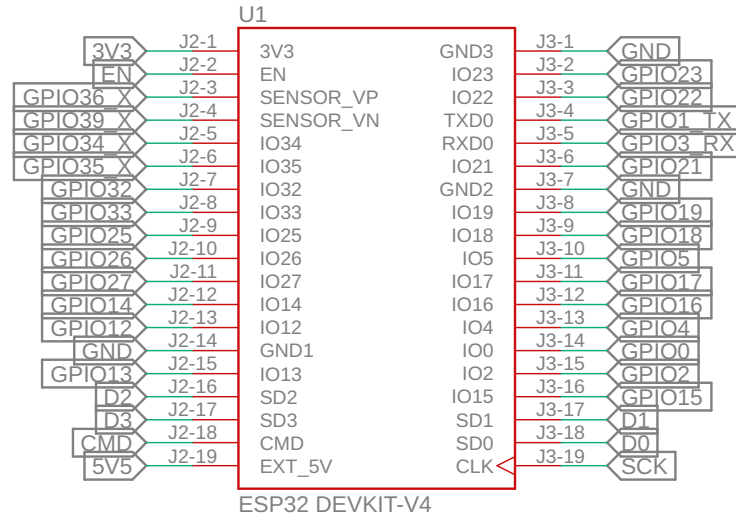

MALE HEADER

FEMALE HEADER

ESP32 DEVKIT V4 BOARD

FEMALE HEADER

MALE HEADER

EXTERNAL POWER & BOOT MODE

POWER EXPANDER

SWITCH CONTROL

DISPLAY CONTROL

DISPLAY OLED 128X32

BUZZER CONTROL

LED CONTROL