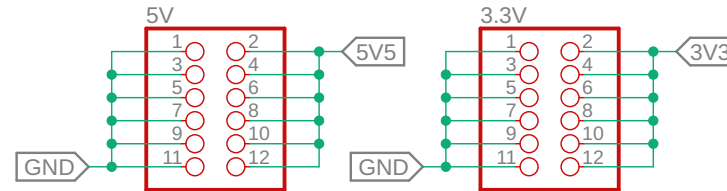

MALE HEADER

FEMALE HEADER

ESP32 DEVKIT V4 BOARD

FEMALE HEADER

MALE HEADER

EXTERNAL POWER & BOOT MODE

POWER EXPANDER

SWITCH CONTROL

DISPLAY CONTROL

DISPLAY OLED 128X32

BUZZER CONTROL

LED CONTROL