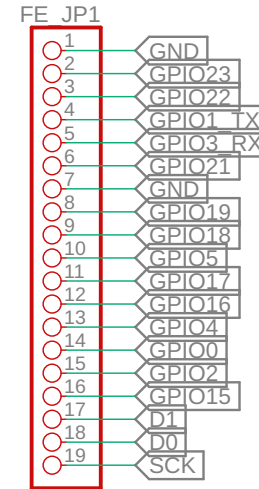

MALE HEADER

FEMALE HEADER

ESP32 DEVKIT V4 BOARD

FEMALE HEADER

MALE HEADER

EXTERNAL POWER & BOOT MODE

POWER EXPANDER

SWITCH CONTROL

DISPLAY CONTROL

DISPLAY OLED 128X32

BUZZER CONTROL

LED CONTROL