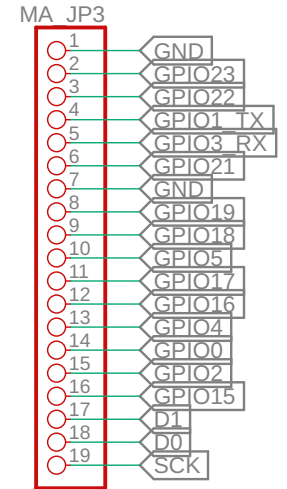

MALE HEADER

FEMALE HEADER

ESP32 DEVKIT V4 BOARD

FEMALE HEADER

MALE HEADER

EXTERNAL POWER & BOOT MODE

POWER EXPANDER

SWITCH CONTROL

DISPLAY CONTROL

DISPLAY OLED 128X32

BUZZER CONTROL

LED CONTROL