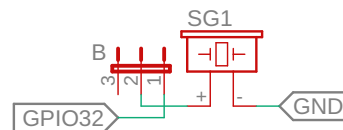

MALE HEADER

FEMALE HEADER

ESP32 DEVKIT V4 BOARD

FEMALE HEADER

MALE HEADER

EXTERNAL POWER & BOOT MODE

POWER EXPANDER

SWITCH CONTROL

DISPLAY CONTROL

DISPLAY OLED 128X32

BUZZER CONTROL

LED CONTROL