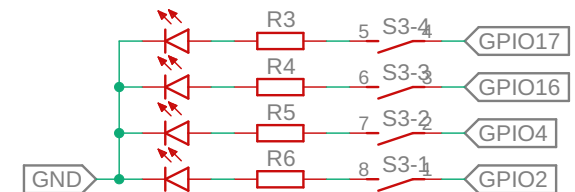

MALE HEADER

FEMALE HEADER

ESP32 DEVKIT V4 BOARD

FEMALE HEADER

MALE HEADER

EXTERNAL POWER & BOOT MODE

POWER EXPANDER

SWITCH CONTROL

DISPLAY CONTROL

DISPLAY OLED 128X32

BUZZER CONTROL

LED CONTROL