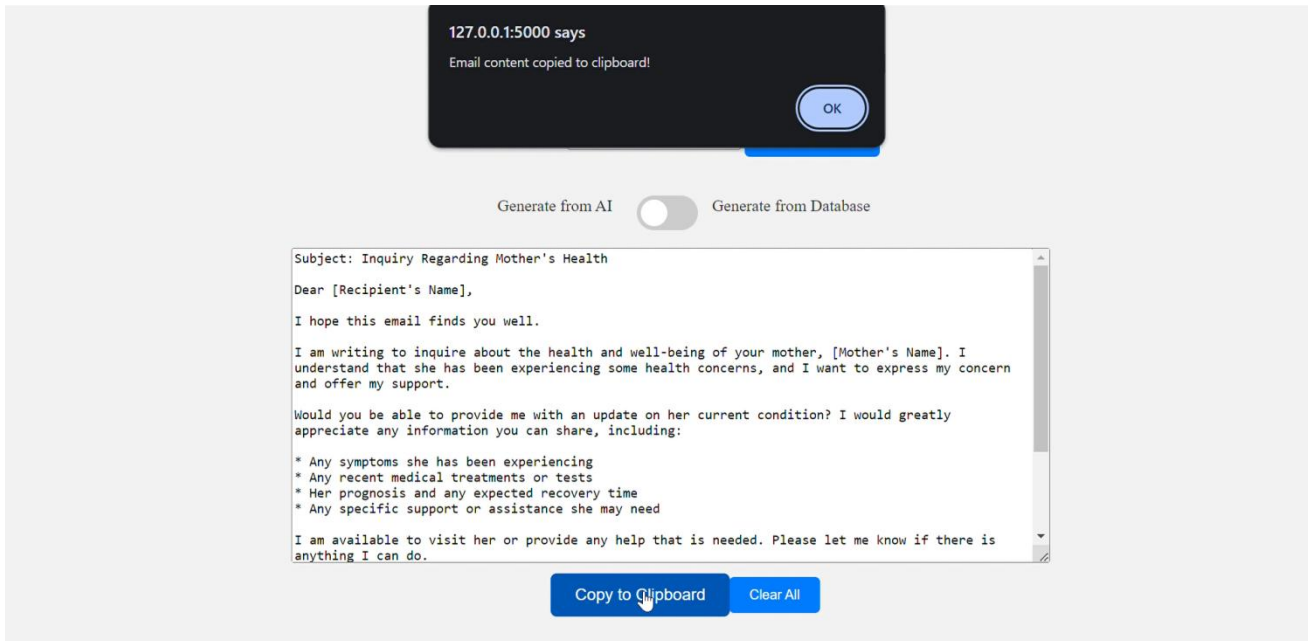

RESULT

- **Graphical User Interface(GUI):**

- **Uses of Each Functionality:**

- **Generate mail template from AI**

- **Generate mail template from Database**

- **Functioning of ‘Copy to Clipboard’ Button:**
(Copy the Generated Mail Template to Clipboard)