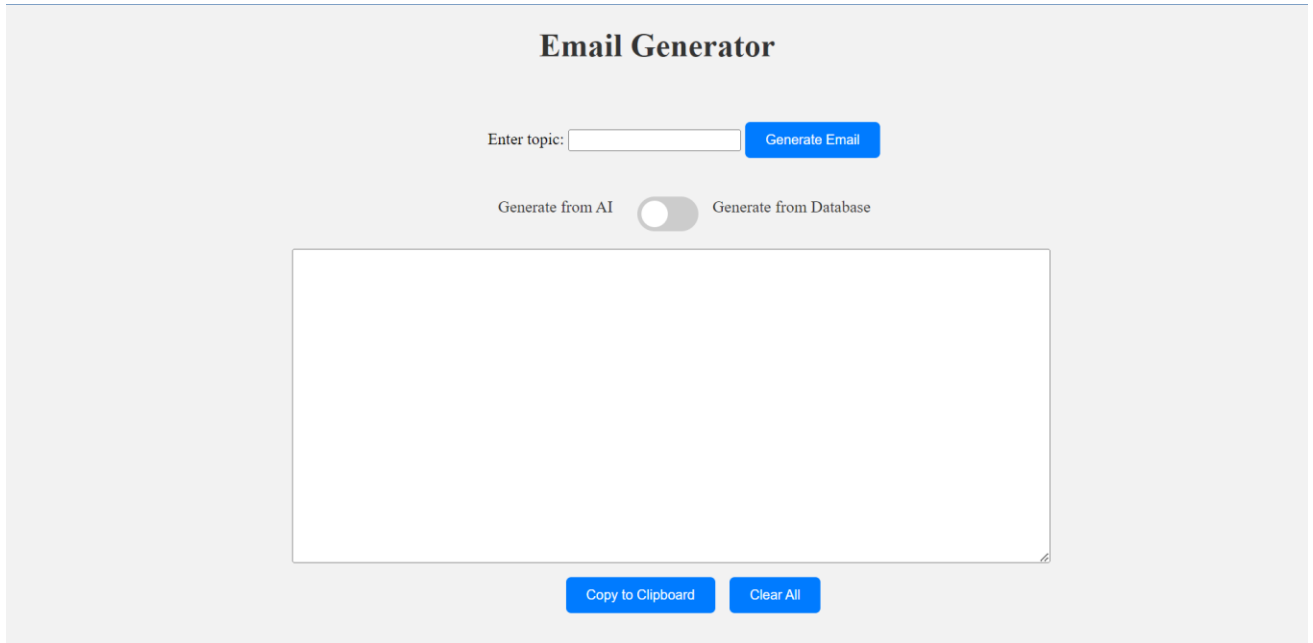

RESULT

- **Graphical User Interface(GUI):**

- **Uses of Each Functionality:**

- **Generate mail template from AI**

- **Generate mail template from Database**

- **Functioning of ‘Copy to Clipboard’ Button:**
(Copy the Generated Mail Template to Clipboard)