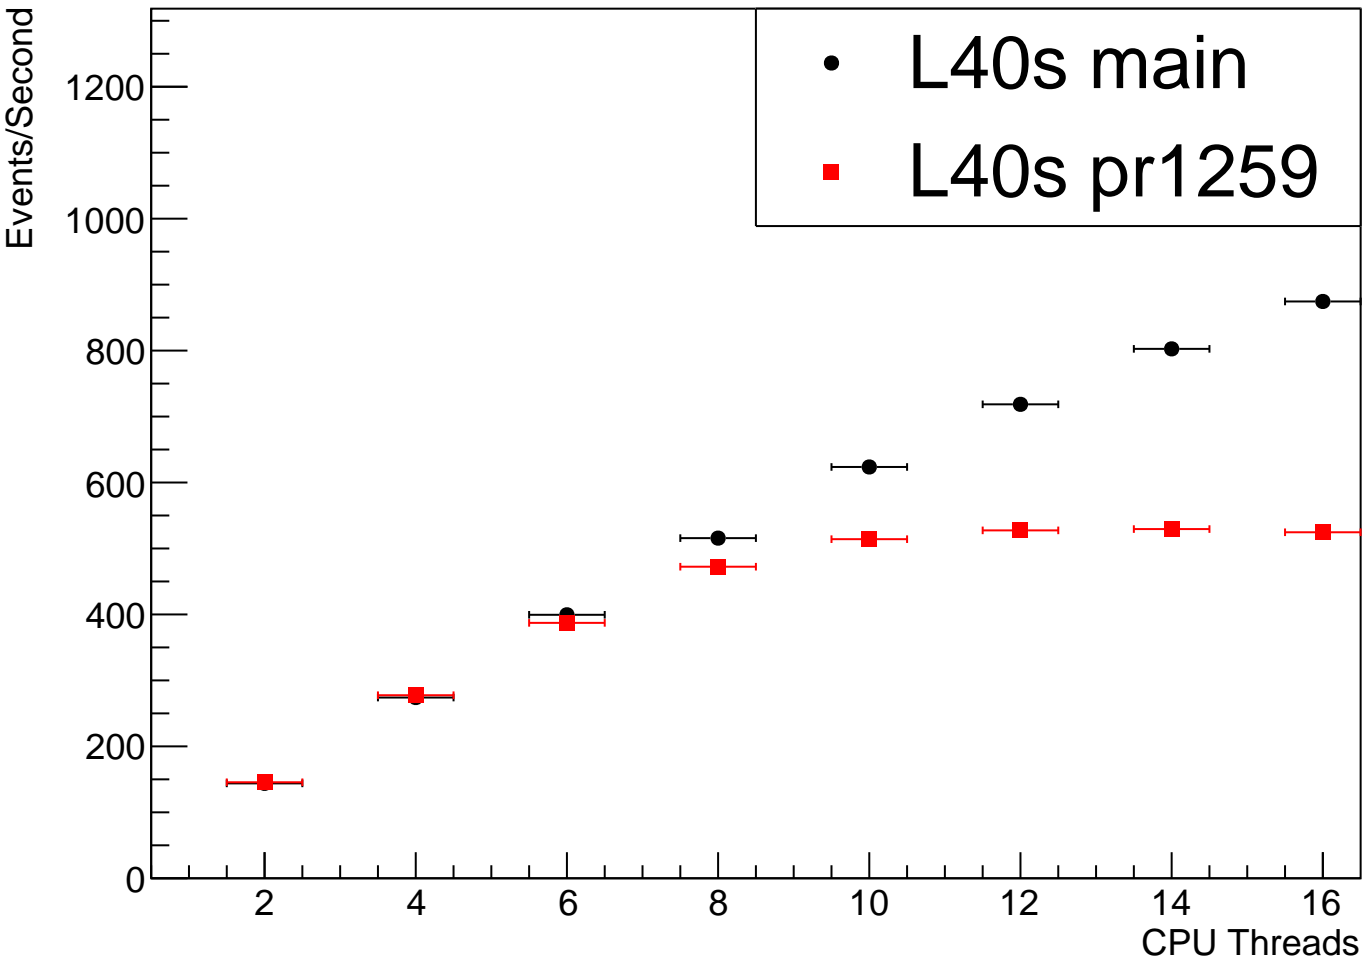

# Throughput for "geant4\_ttbar\_mu20"

# Throughput for "geant4\_ttbar\_mu40"

# Throughput for "geant4\_ttbar\_mu60"