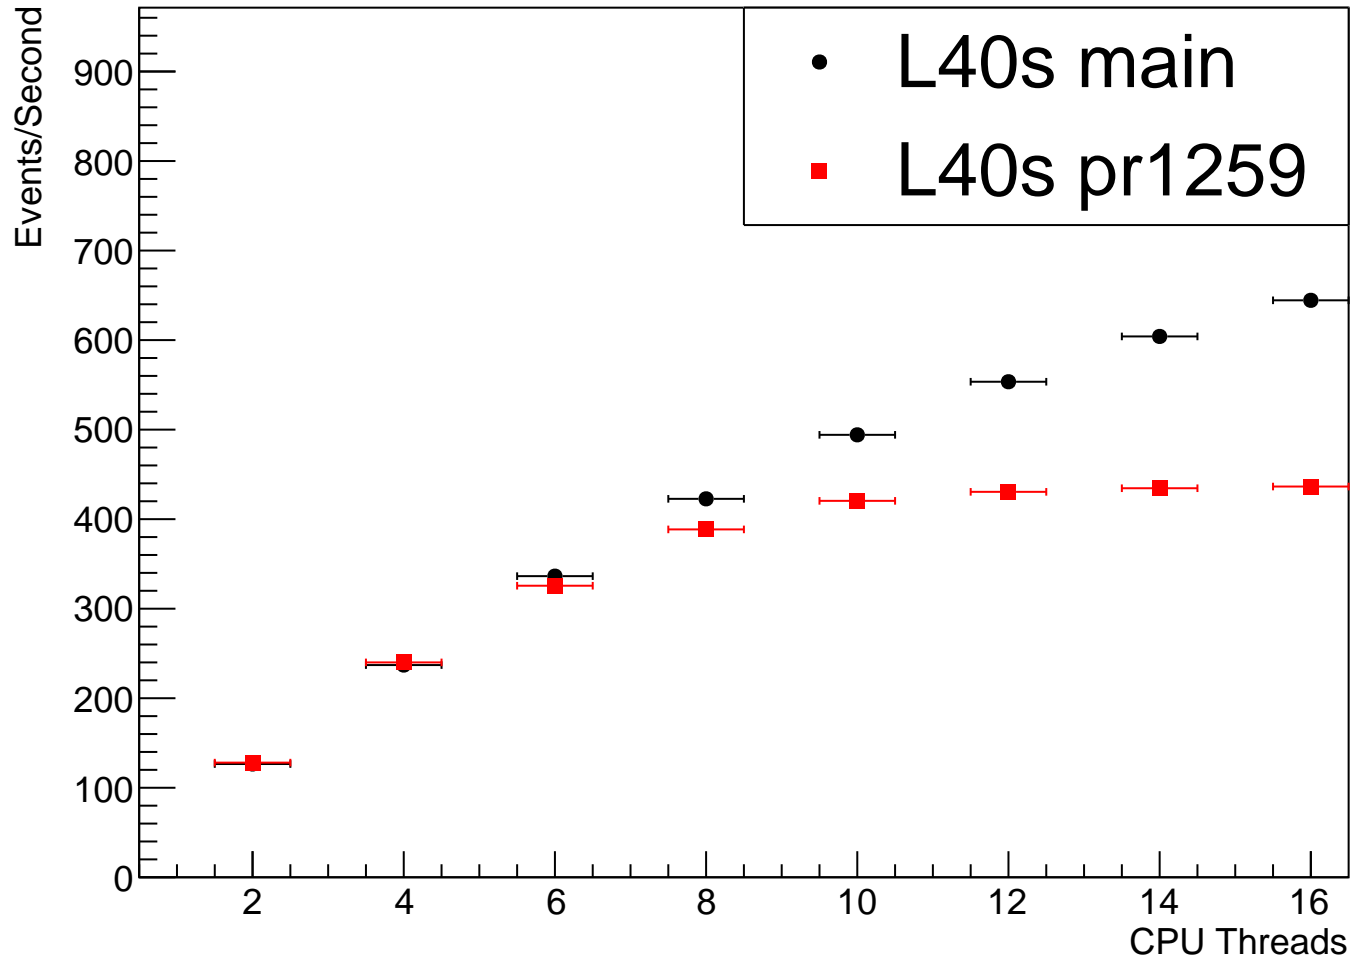

Throughput for "geant4_ttbar_mu80"