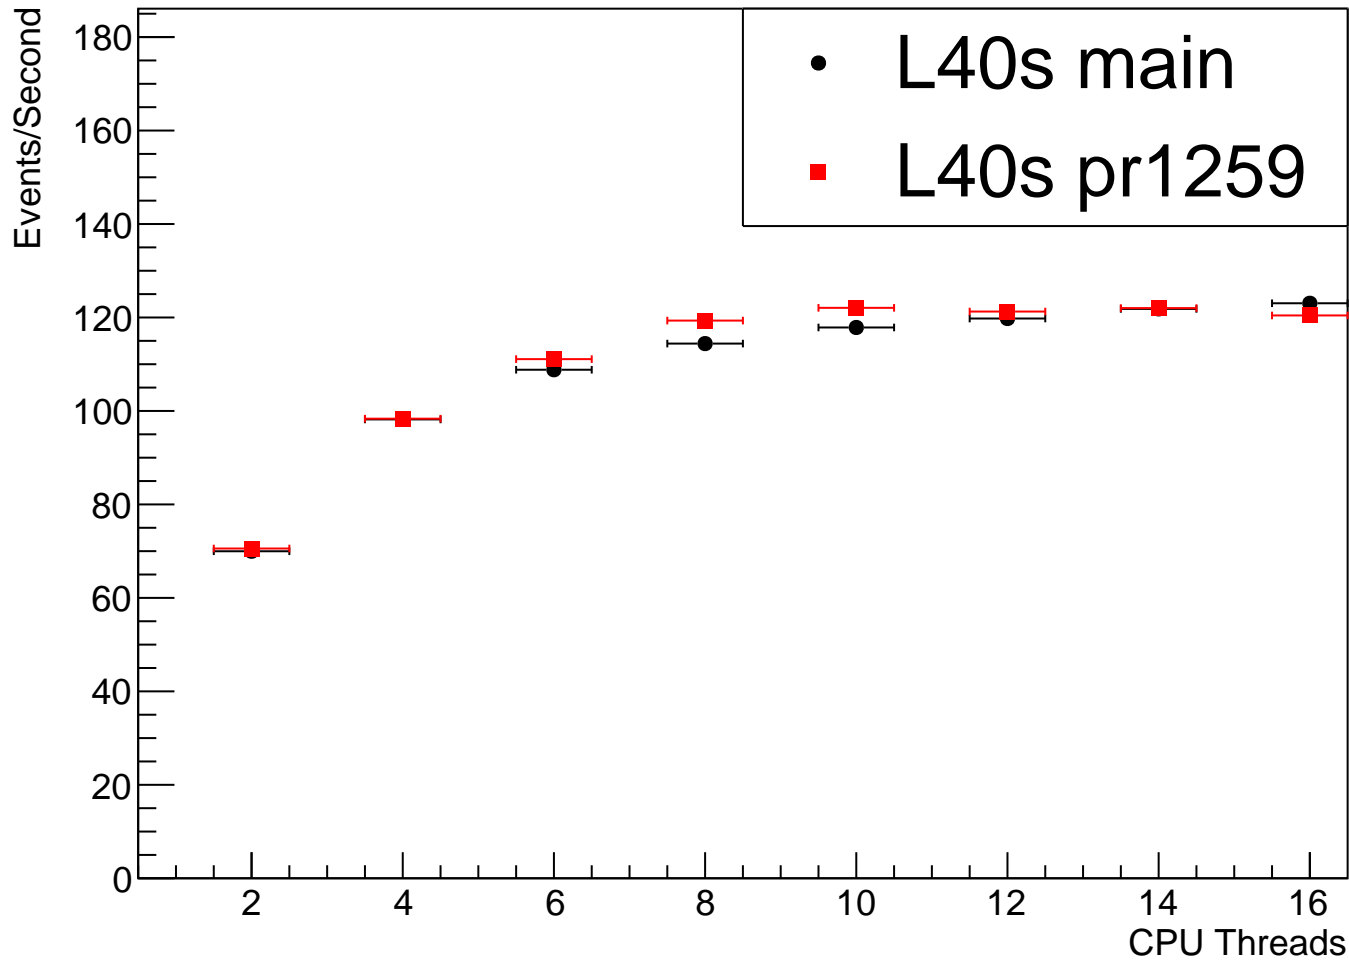

Throughput for "geant4_ttbar_mu300"