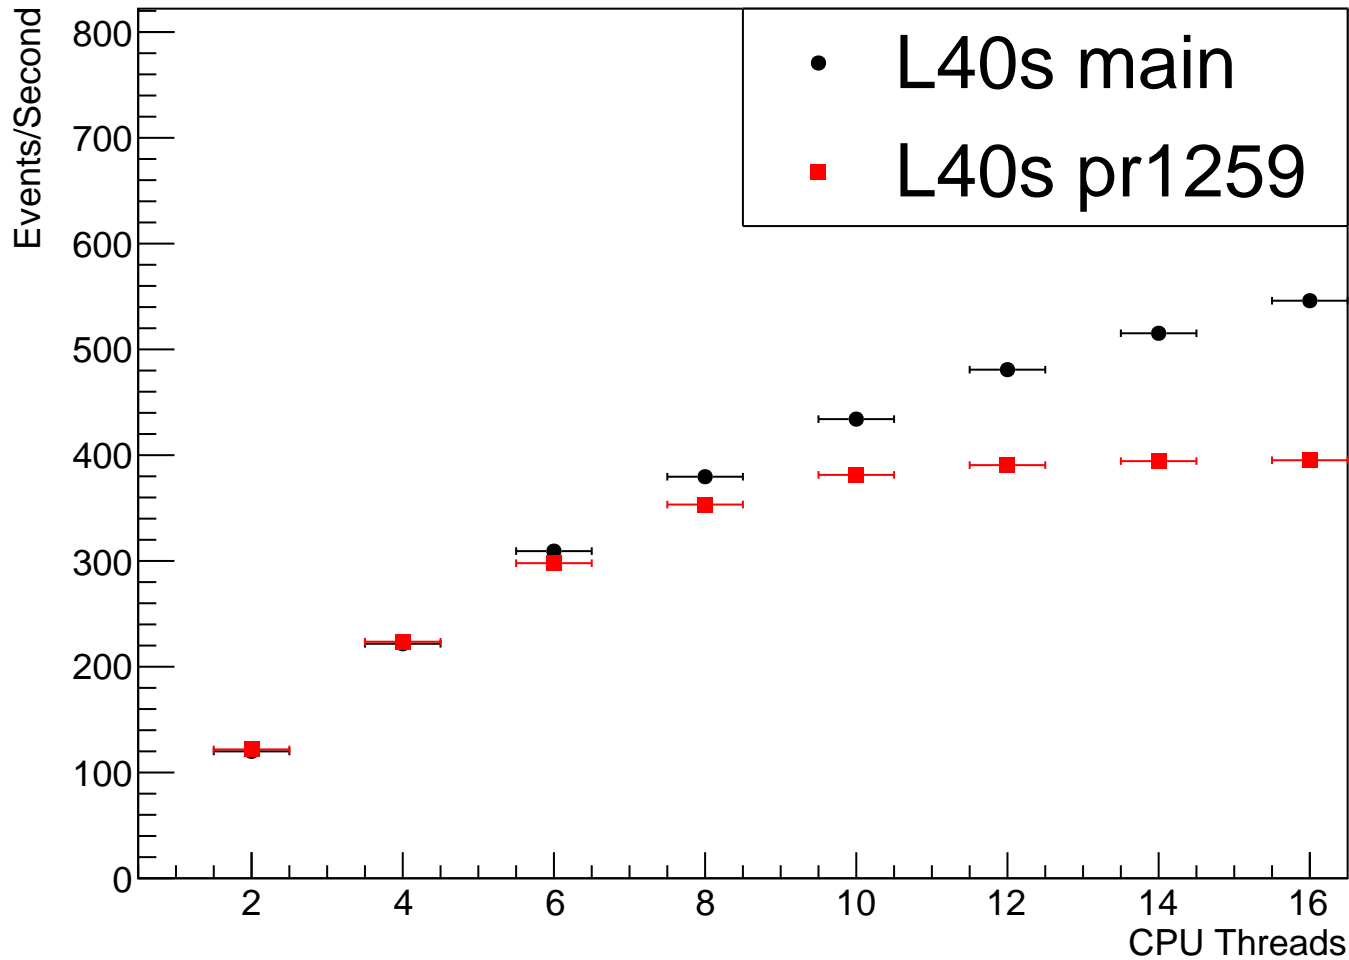

Throughput for "geant4_ttbar_mu100"