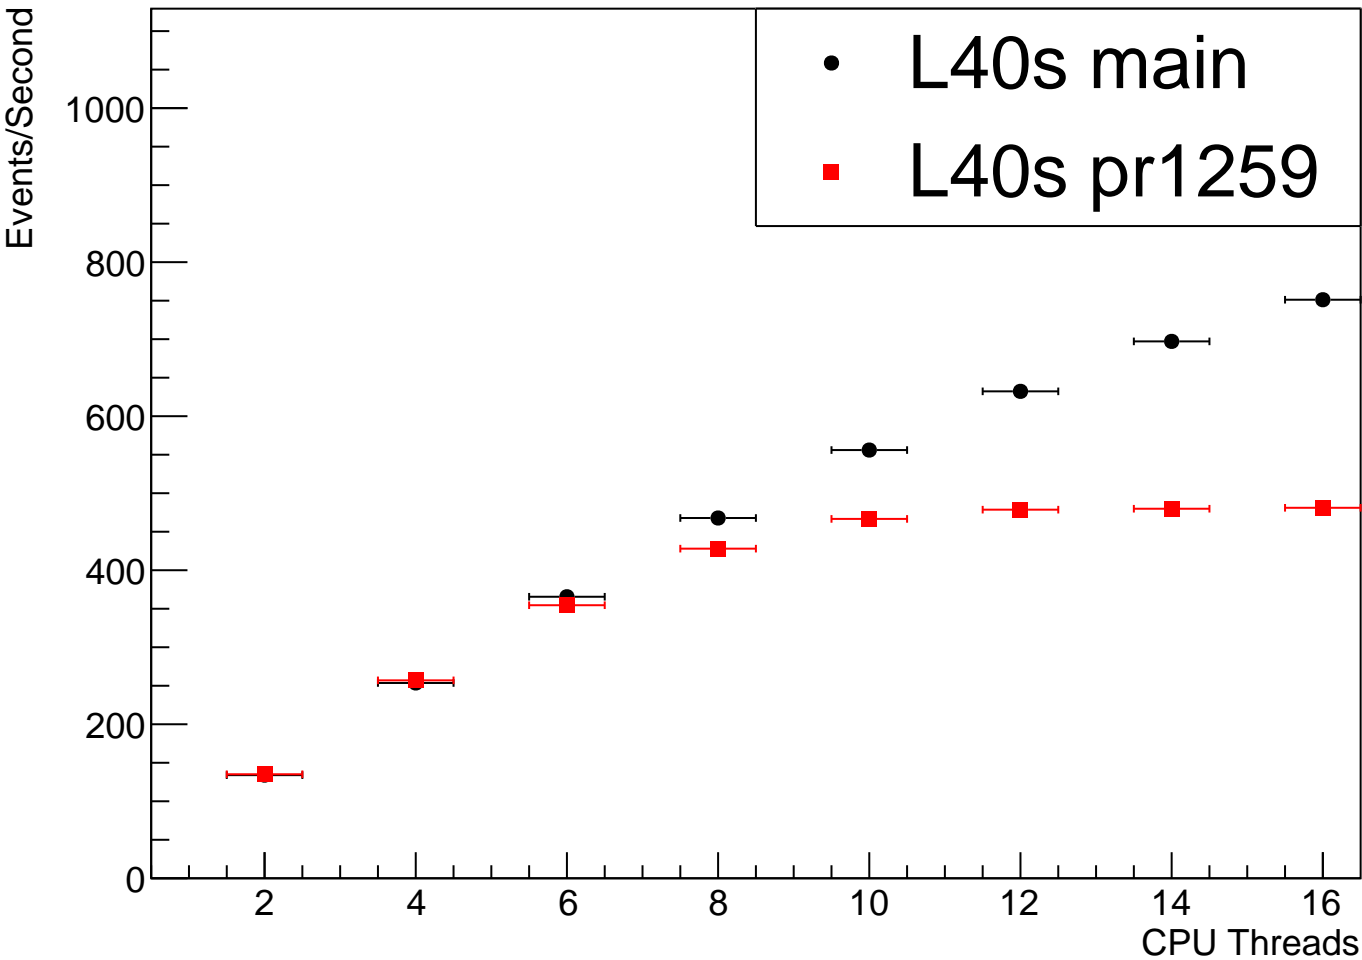

# Throughput for "geant4\_ttbar\_mu20"

# Throughput for "geant4\_ttbar\_mu40"

# Throughput for "geant4\_ttbar\_mu60"