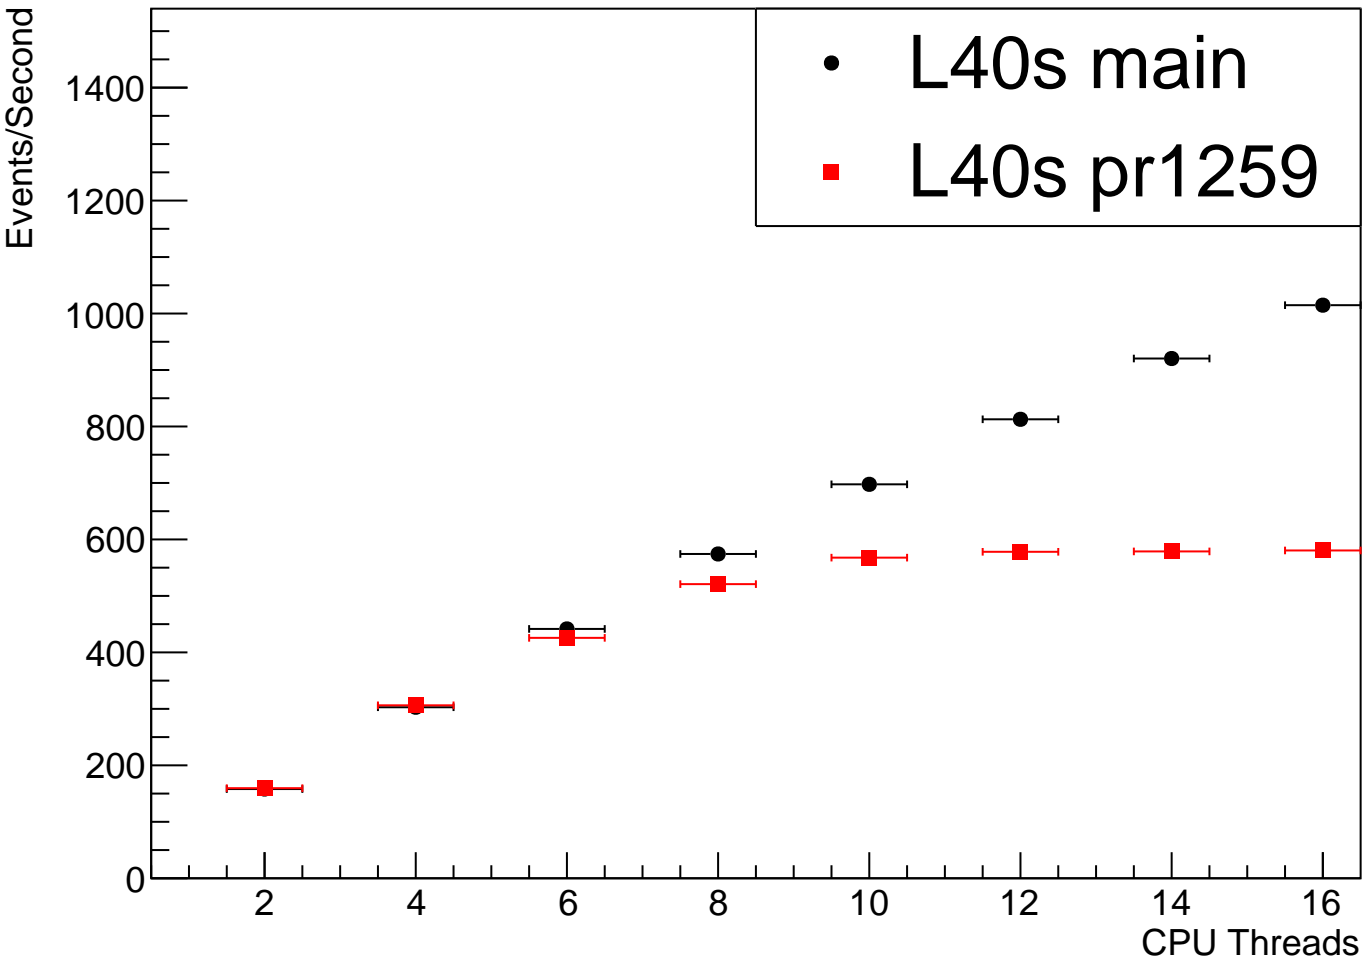

# Throughput for "geant4\_ttbar\_mu20"

# Throughput for "geant4\_ttbar\_mu40"

# Throughput for "geant4\_ttbar\_mu60"