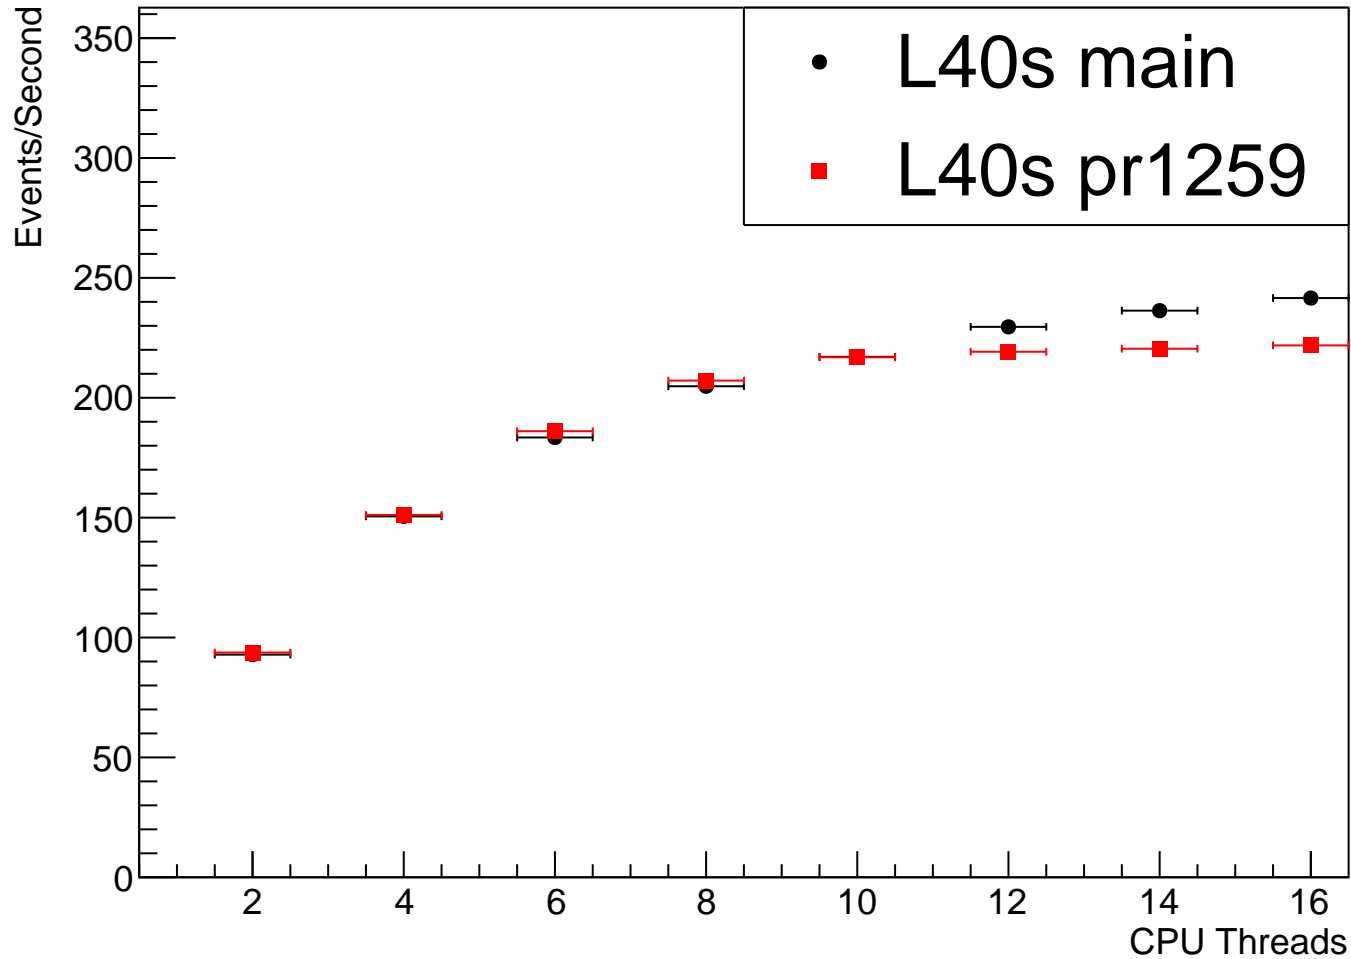

Throughput for "geant4_ttbar_mu200"