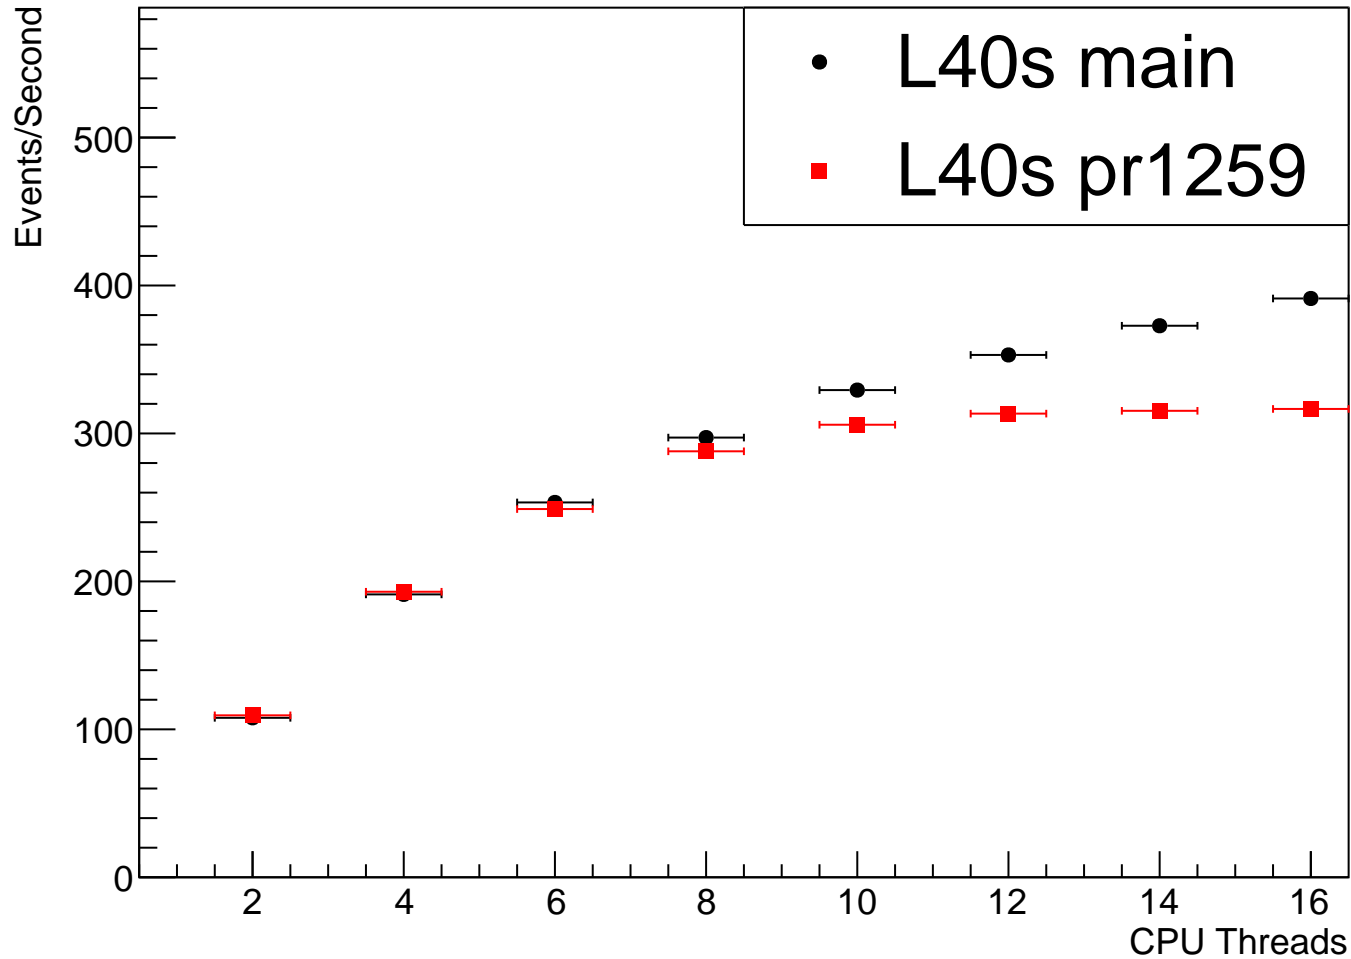

Throughput for "geant4_ttbar_mu140"