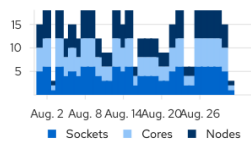

BackstopJS Report

pf-core-default

BackstopJS

filename: pf-core-default_components_charts_resize-observer_Victory_responsive-stack-chart-with-reducible-axis-tick-labels_0_document_0_mobile.png

REFERENCE

TEST