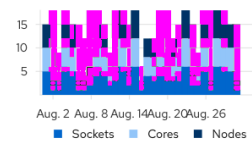

BackstopJS Report

pf-core-default

BackstopJS

filename: pf-core-default_components_charts_resize-observer_Victory_responsive-stack-chart-with-reducible-axis-tick-labels_0_document_0_mobile.png

REFERENCE

TEST

DIFF

filename: pf-core-default_components_charts_resize-observer_Victory_responsive-stack-chart-with-reducible-axis-tick-labels_0_document_1_tablet.png