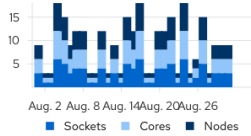

REFERENCE

TEST

DIFF

filename: pf-core-default_components_charts_stack-chart_-Victory_monthly-data-with-responsive-container_0_document_0_mobile.png

REFERENCE

TEST

DIFF

filename: pf-core-default_components_charts_stack-chart_-Victory_monthly-data-with-responsive-container_0_document_1_tablet.png