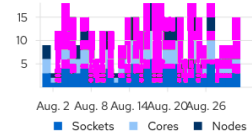

REFERENCE

TEST

DIFF

filename: pf-core-default_components_charts_stack-chart_-Victory_monthly-data-with-responsive-container_0_document_0_mobile.png

REFERENCE

TEST

DIFF

filename: pf-core-default_components_charts_stack-chart_-Victory_monthly-data-with-responsive-container_0_document_1_tablet.png