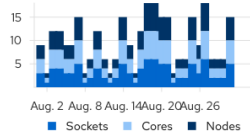

REFERENCE

TEST

DIFF

filename: pf-core-default_components_charts_stack-chart_-Victory_monthly-data-with-responsive-container_0_document_0_mobile.png

REFERENCE

TEST

DIFF

filename: pf-core-default_components_charts_stack-chart_-Victory_monthly-data-with-responsive-container_0_document_1_tablet.png