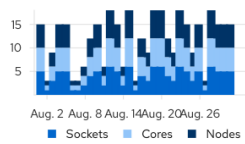

BackstopJS Report

pf-core-default

BackstopJS

filename: pf-core-default_components_charts_resize-observer_Victory_responsive-stack-chart-with-reducible-axis-tick-labels_0_document_0_mobile.png

REFERENCE

TEST