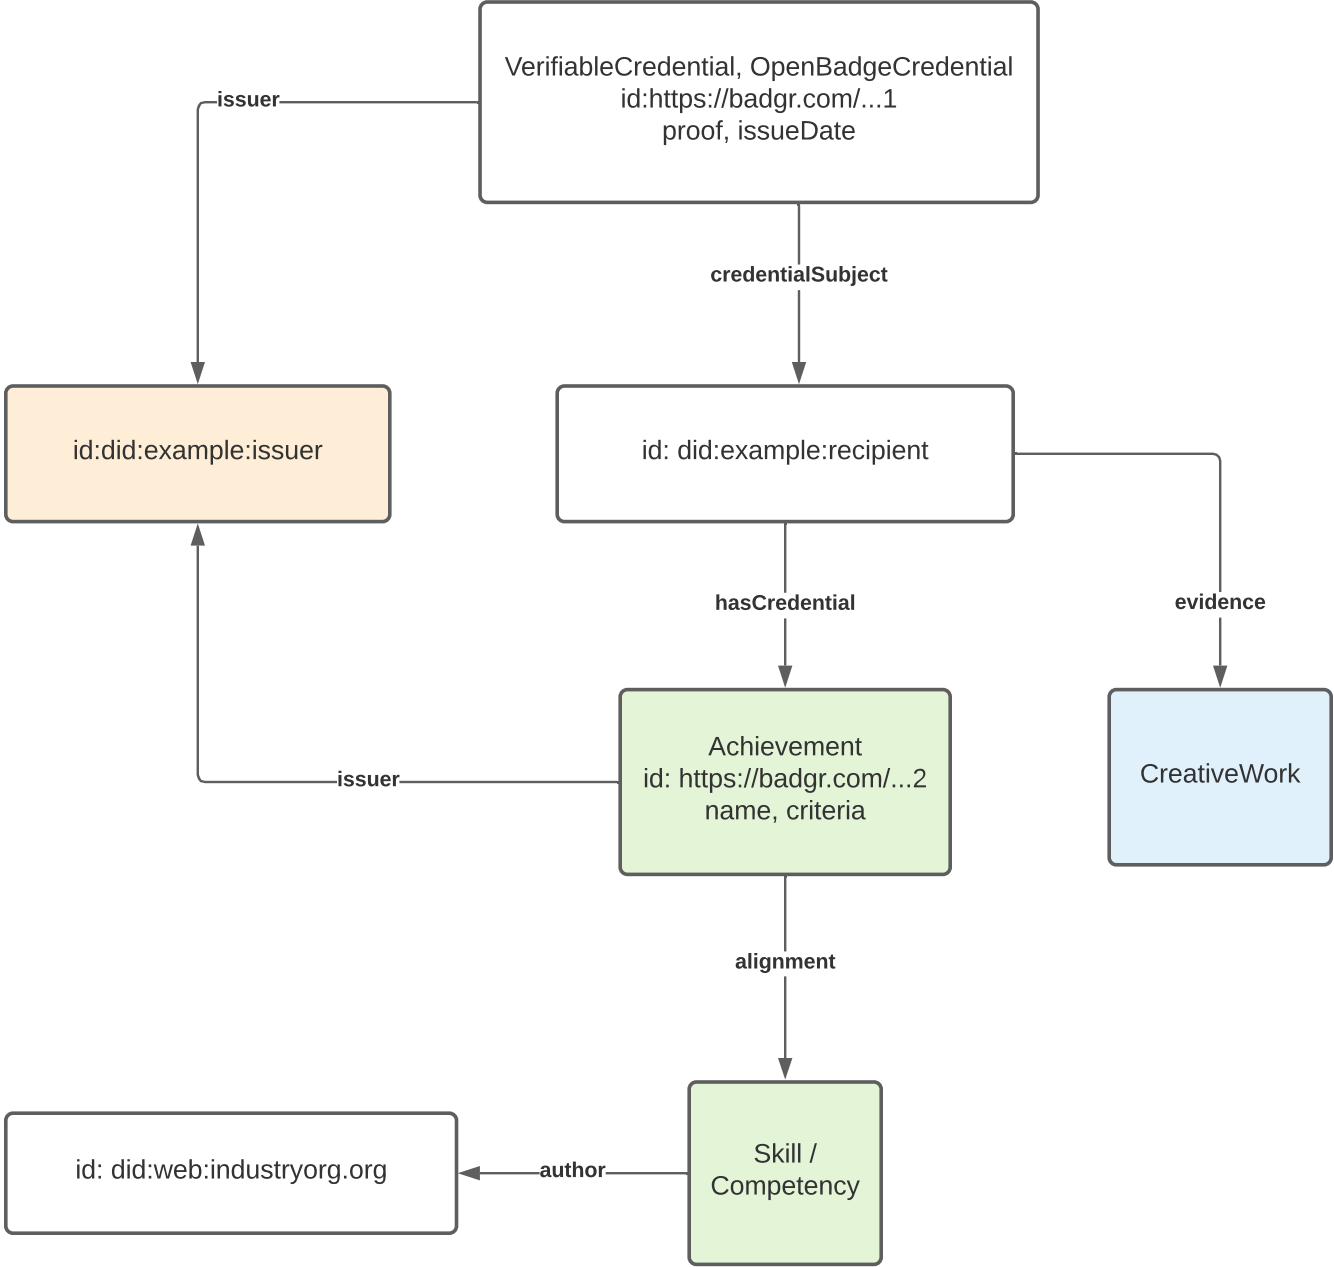

Defined Achievement
Assertion

Defined Achievement Assertion
with Skill Result

Skill Assertion

Defined Achievement Assertion awarded to a hashed recipient identifier

Defined Achievement Assertion
with Result & ResultDescription

Color Coding Legend

Issuer Profile

id:did:example:issuer

Claim specific to the
credential recipient

CreativeWork

Common data across many
credentials for different
recipients of the type

RSD/CFItem