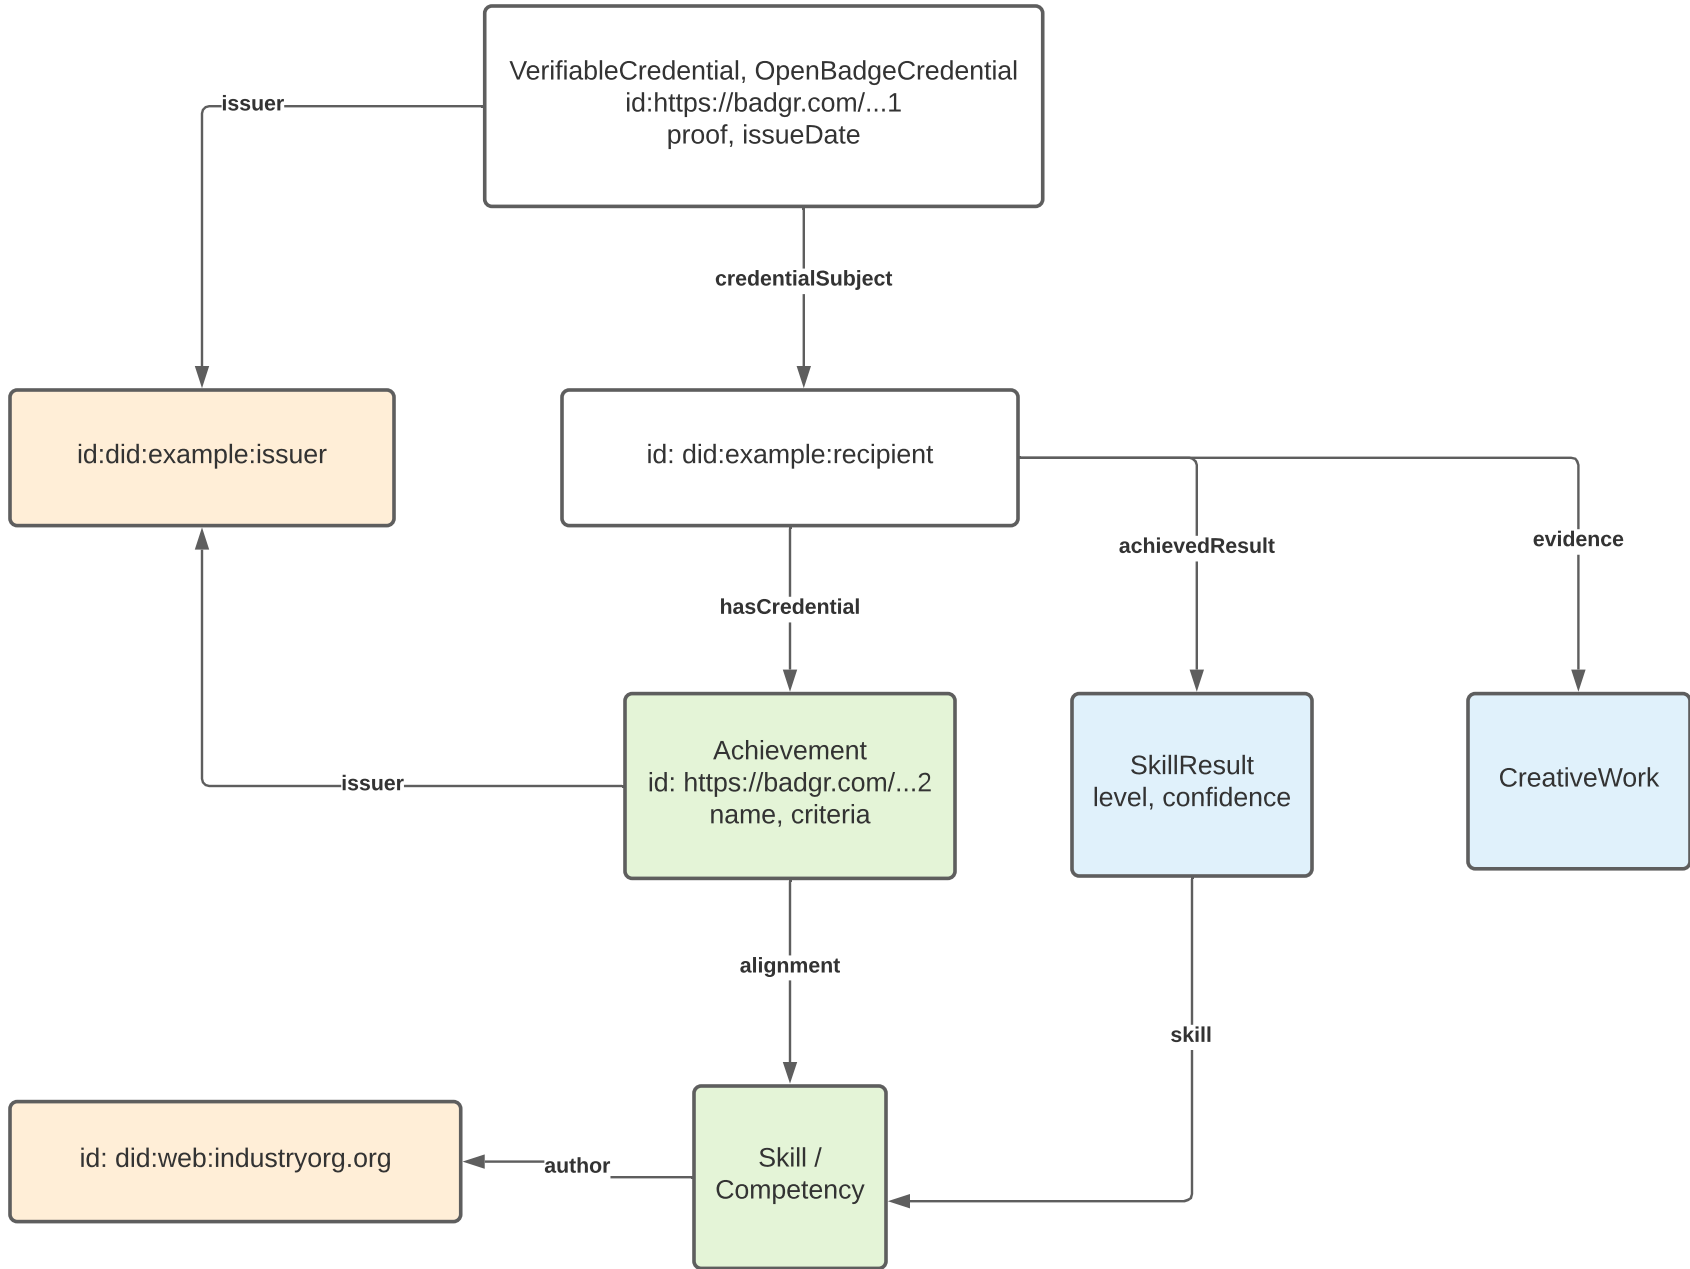

Defined Achievement
Assertion

Defined Achievement Assertion
with Skill Result

Skill Assertion

Defined Achievement Assertion awarded to a hashed recipient identifier

Defined Achievement Assertion
with Result & ResultDescription

Color Coding Legend

Issuer Profile

id:did:example:issuer

Claim specific to the
credential recipient

CreativeWork

Common data across many
credentials for different
recipients of the type

RSD/CFItem