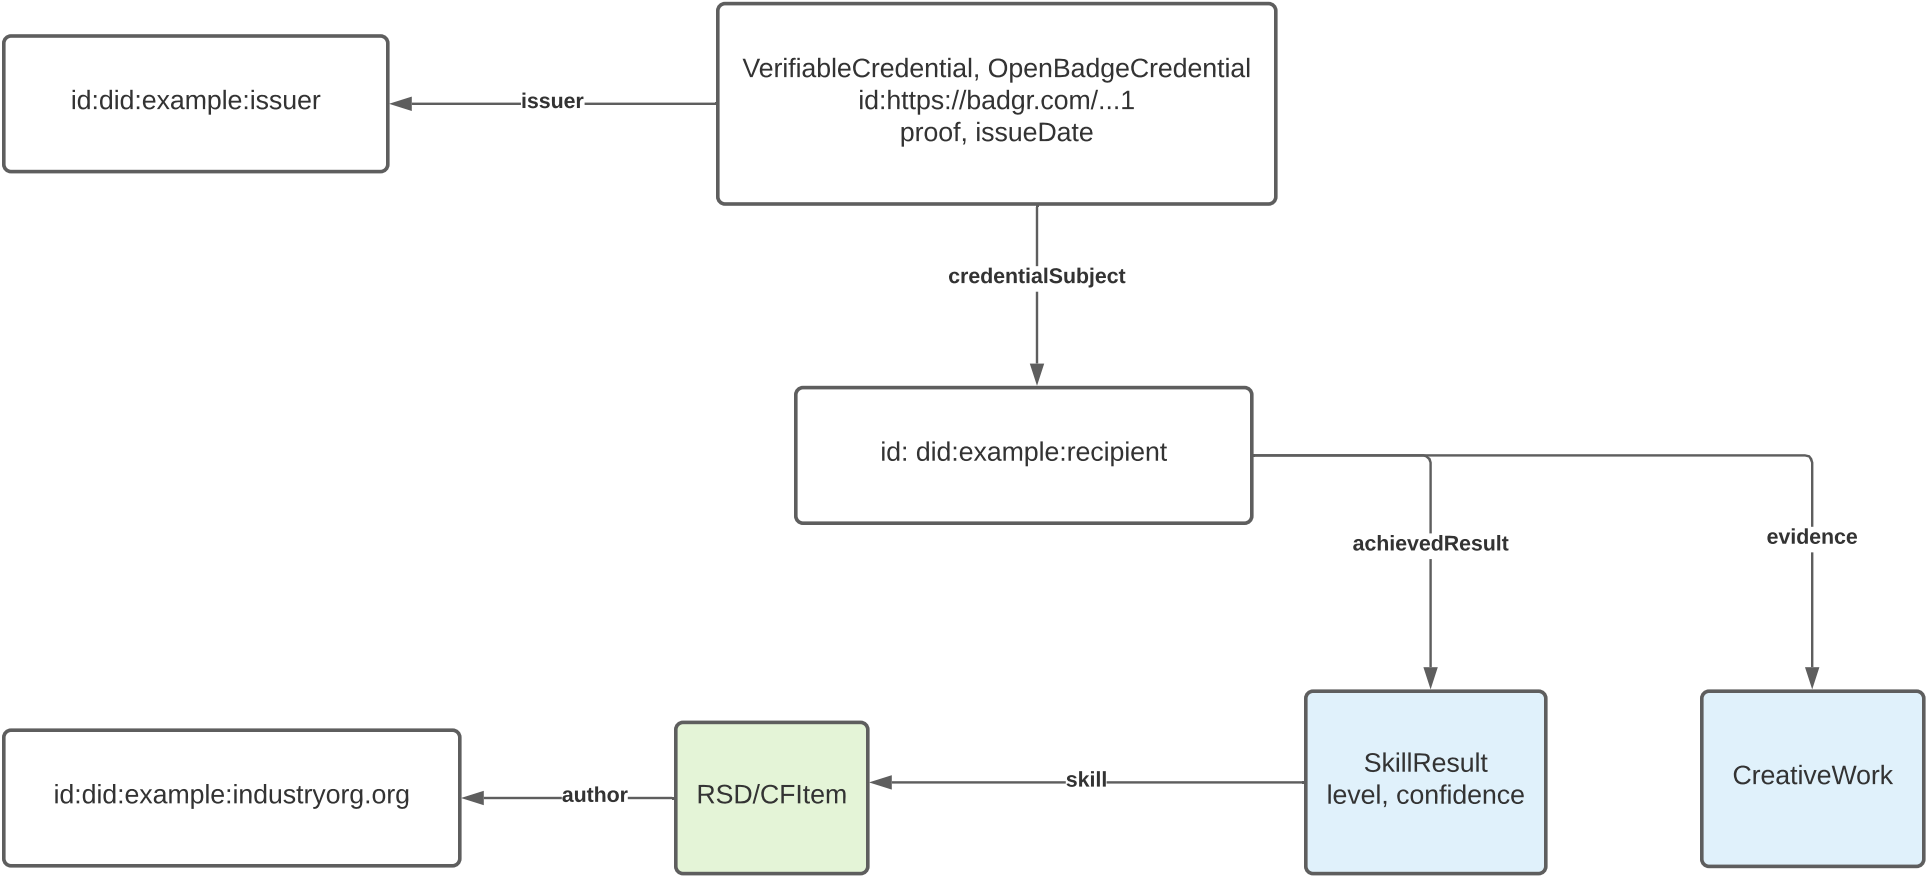

Defined Achievement
Assertion

Defined Achievement Assertion
with Skill Result

Skill Assertion

Defined Achievement Assertion awarded to a hashed recipient identifier

Defined Achievement Assertion
with Result & ResultDescription

Color Coding Legend

Issuer Profile

id:did:example:issuer

Claim specific to the
credential recipient

CreativeWork

Common data across many
credentials for different
recipients of the type

RSD/CFItem