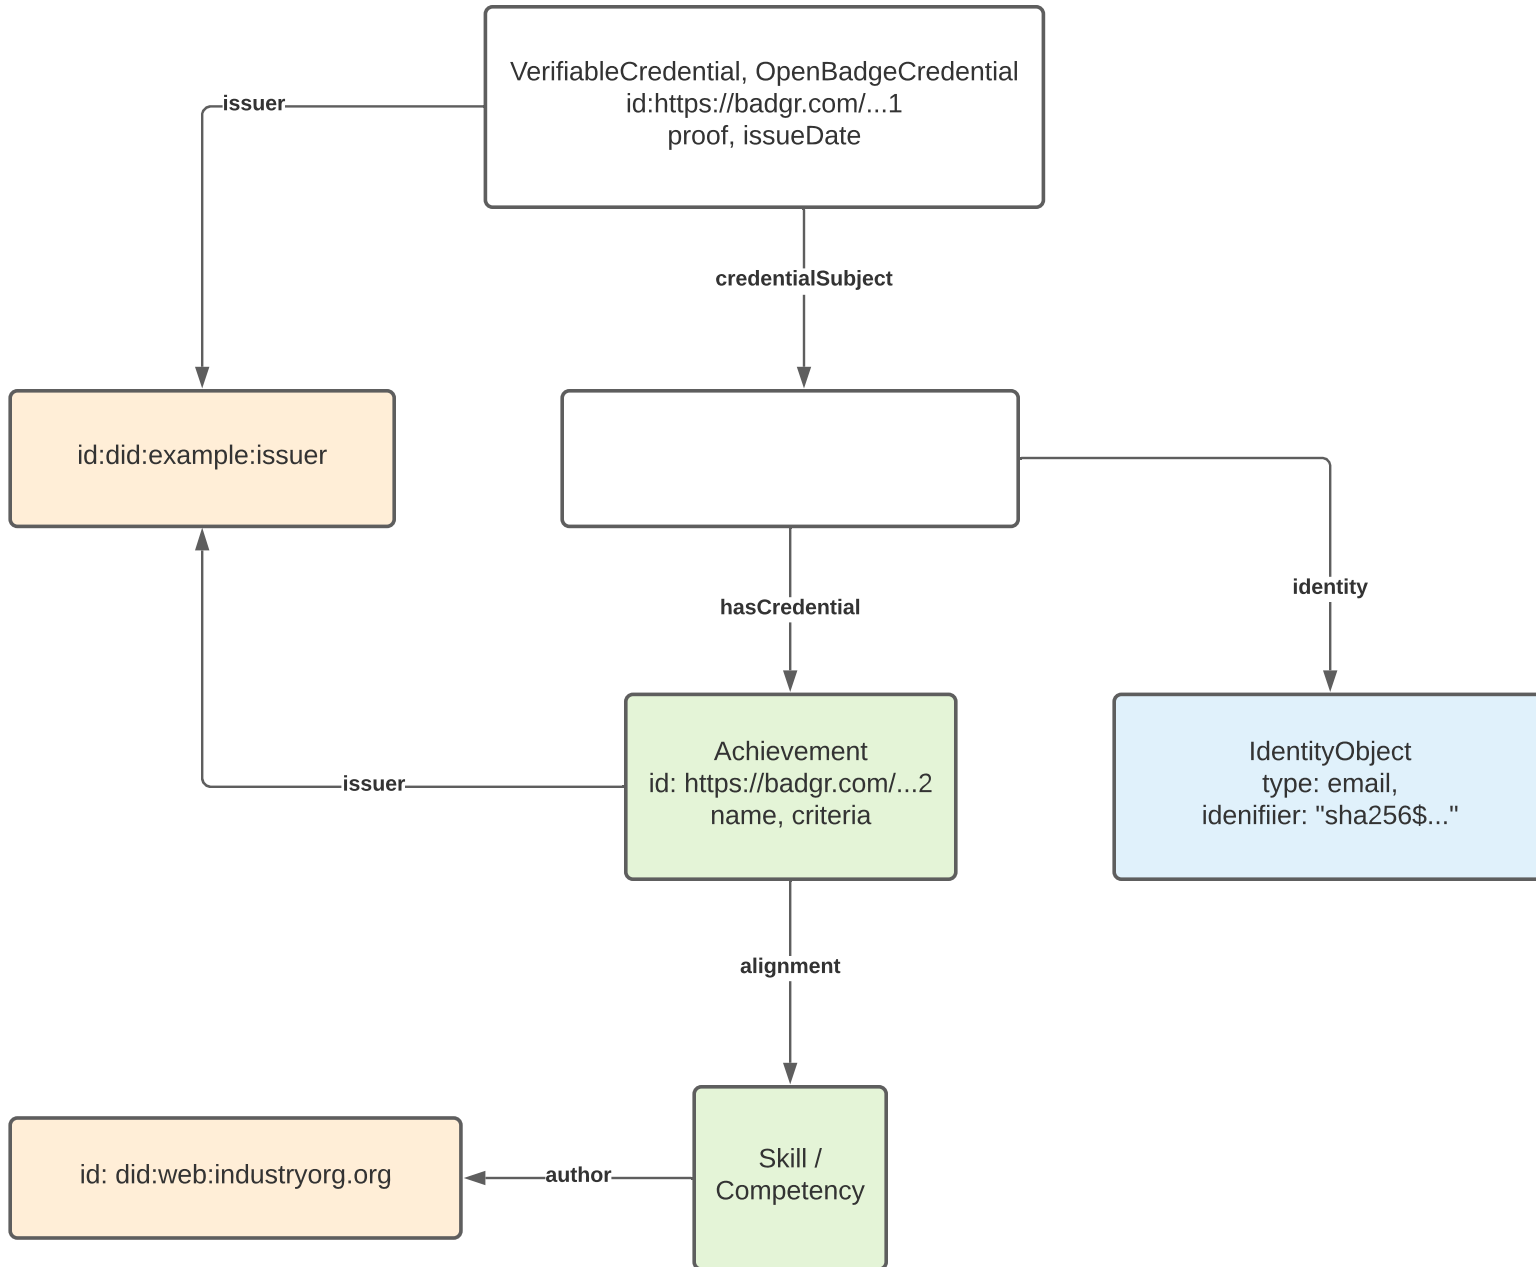

Defined Achievement
Assertion

Defined Achievement Assertion
with Skill Result

Skill Assertion

Defined Achievement Assertion awarded to a hashed recipient identifier

Defined Achievement Assertion
with Result & ResultDescription

Color Coding Legend

Issuer Profile

id:did:example:issuer

Claim specific to the
credential recipient

CreativeWork

Common data across many
credentials for different
recipients of the type

RSD/CFItem