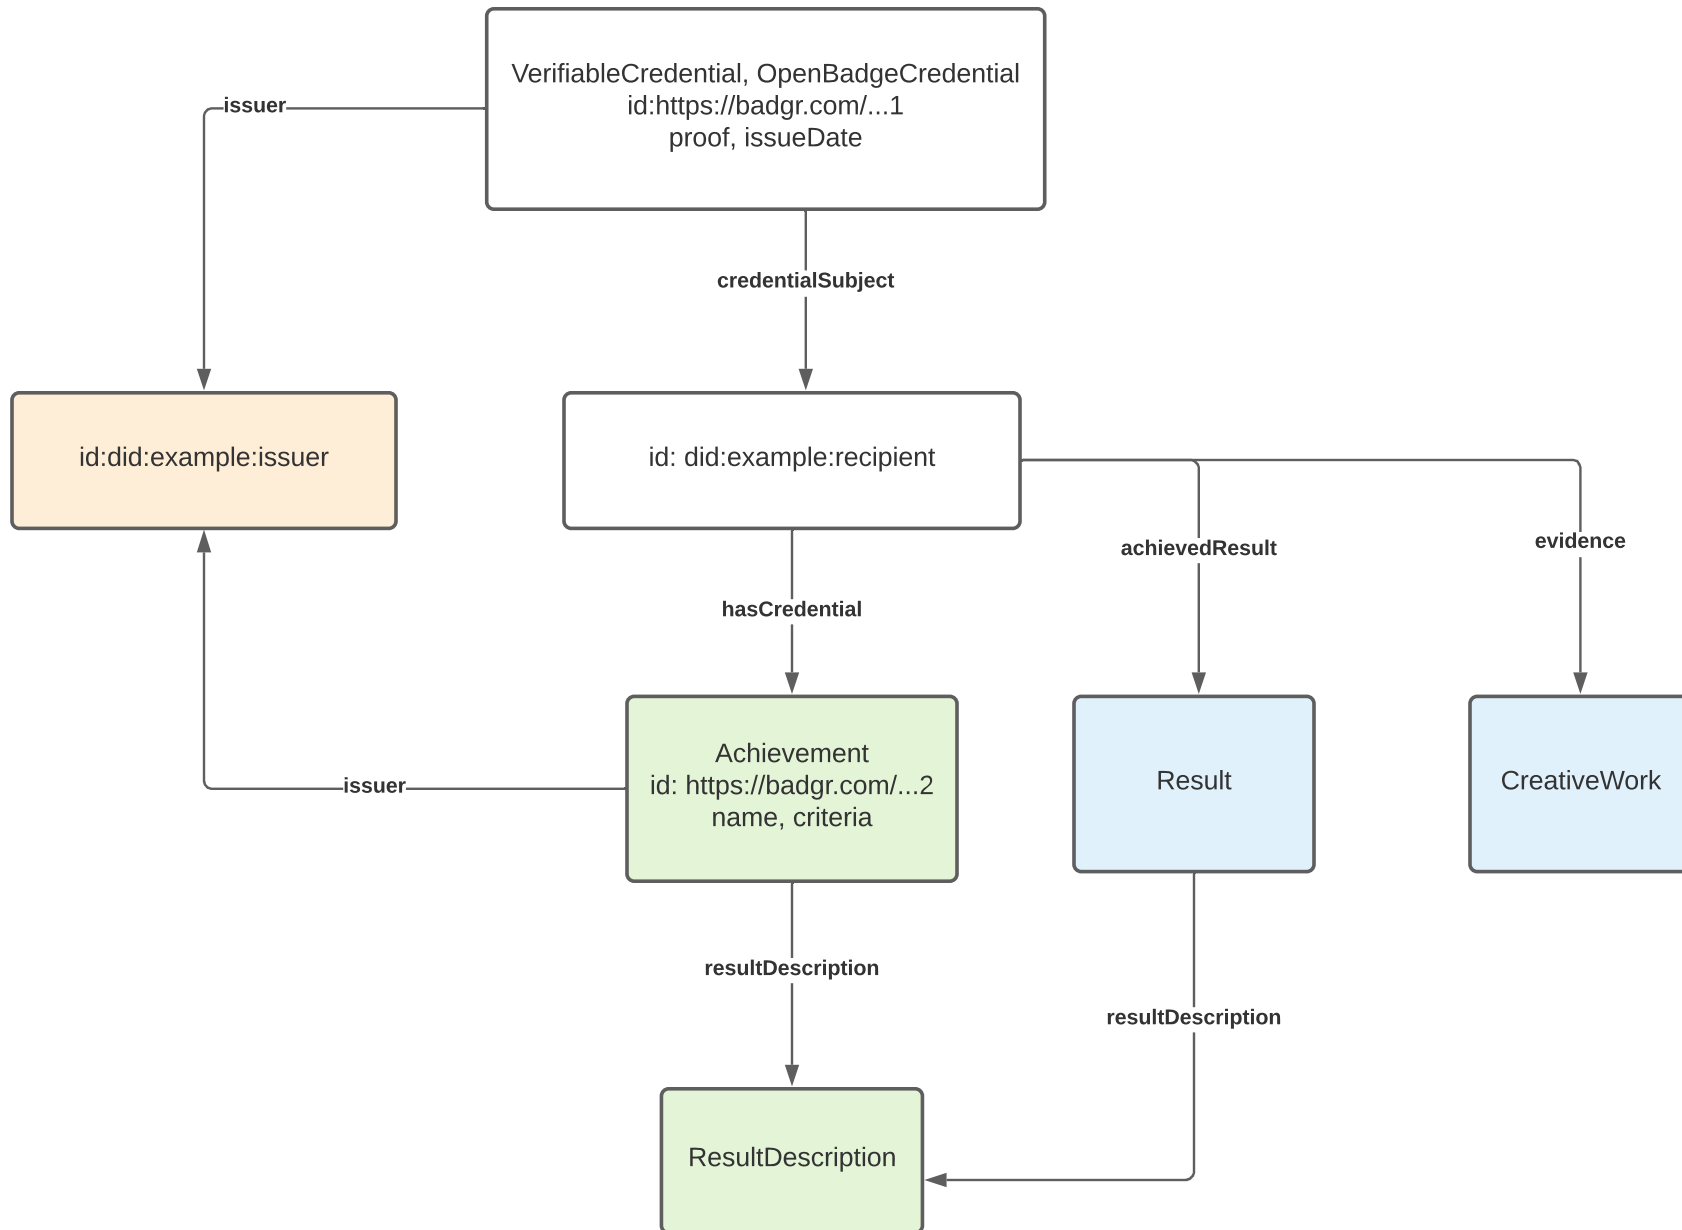

Defined Achievement
Assertion

Defined Achievement Assertion
with Skill Result

Skill Assertion

Defined Achievement Assertion awarded to a hashed recipient identifier

Defined Achievement Assertion
with Result & ResultDescription

Color Coding Legend

Issuer Profile

id:did:example:issuer

Claim specific to the
credential recipient

CreativeWork

Common data across many
credentials for different
recipients of the type

RSD/CFItem