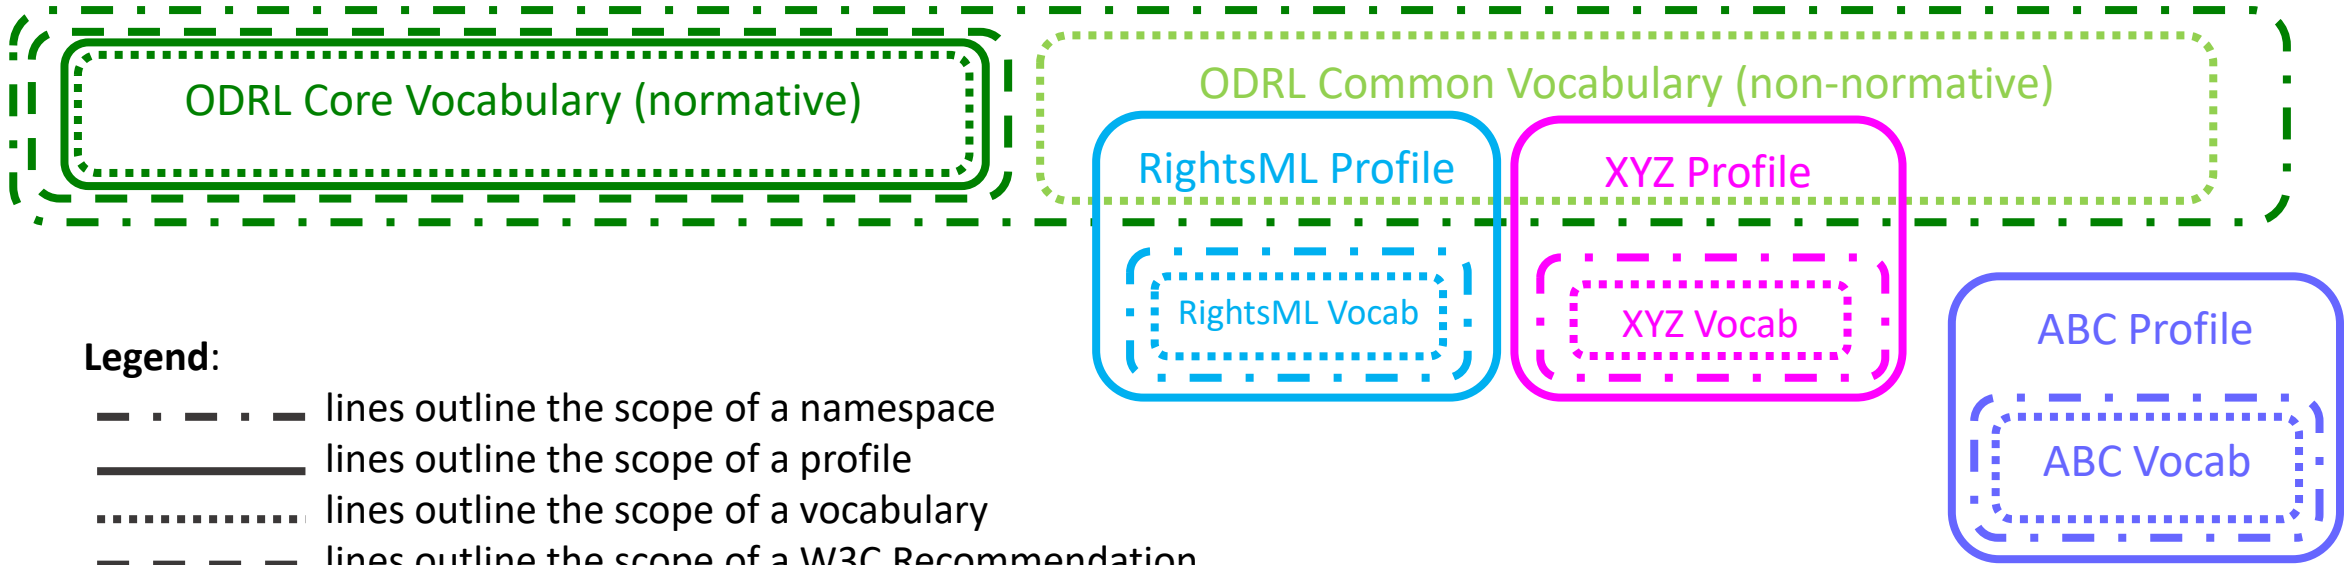

Relationships and scopes of ODRL Recommendation, vocabularies and profiles

(2018-10-24/MWS)

Legend:

- . — . — lines outline the scope of a namespace
- lines outline the scope of a profile
- lines outline the scope of a vocabulary
- — — — lines outline the scope of a W3C Recommendation

Note: the members of a vocabulary or a profile are defined by a SKOS Collection