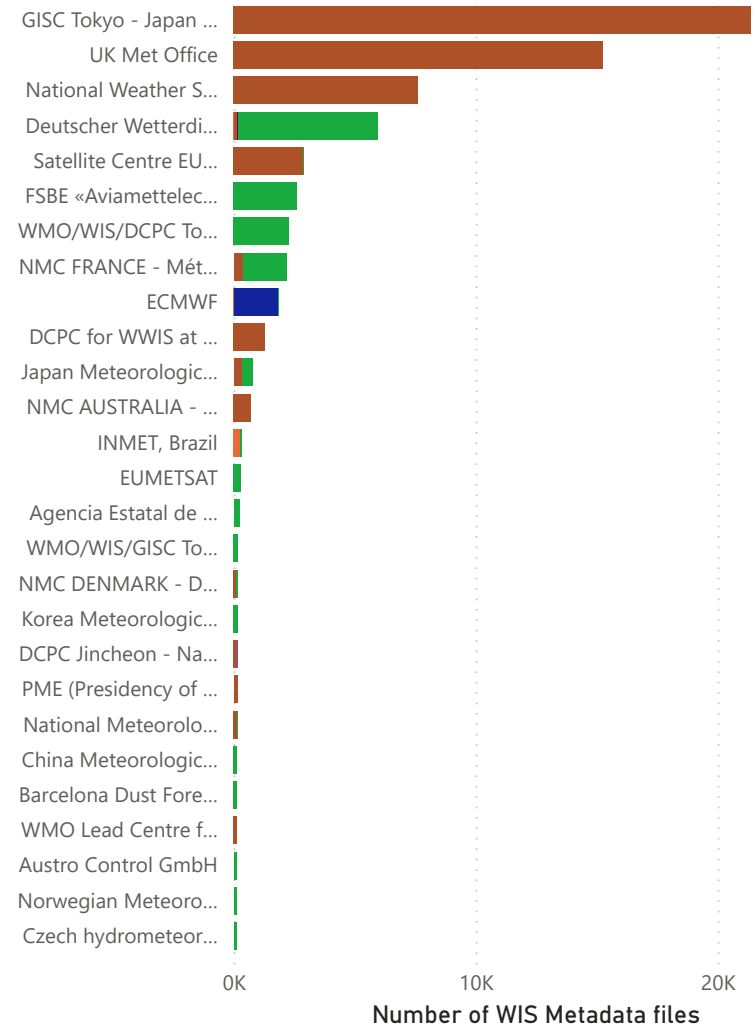

- Failed 8.2.1
- Failed 8.2.1, 8.2.2
- Failed 8.2.1, 8.2.2, 8.2.3
- Failed 8.2.1, 8.2.2, 8.2.3, 8.2.4
- Failed 8.2.2
- Failed 8.2.3
- Failed none section 8