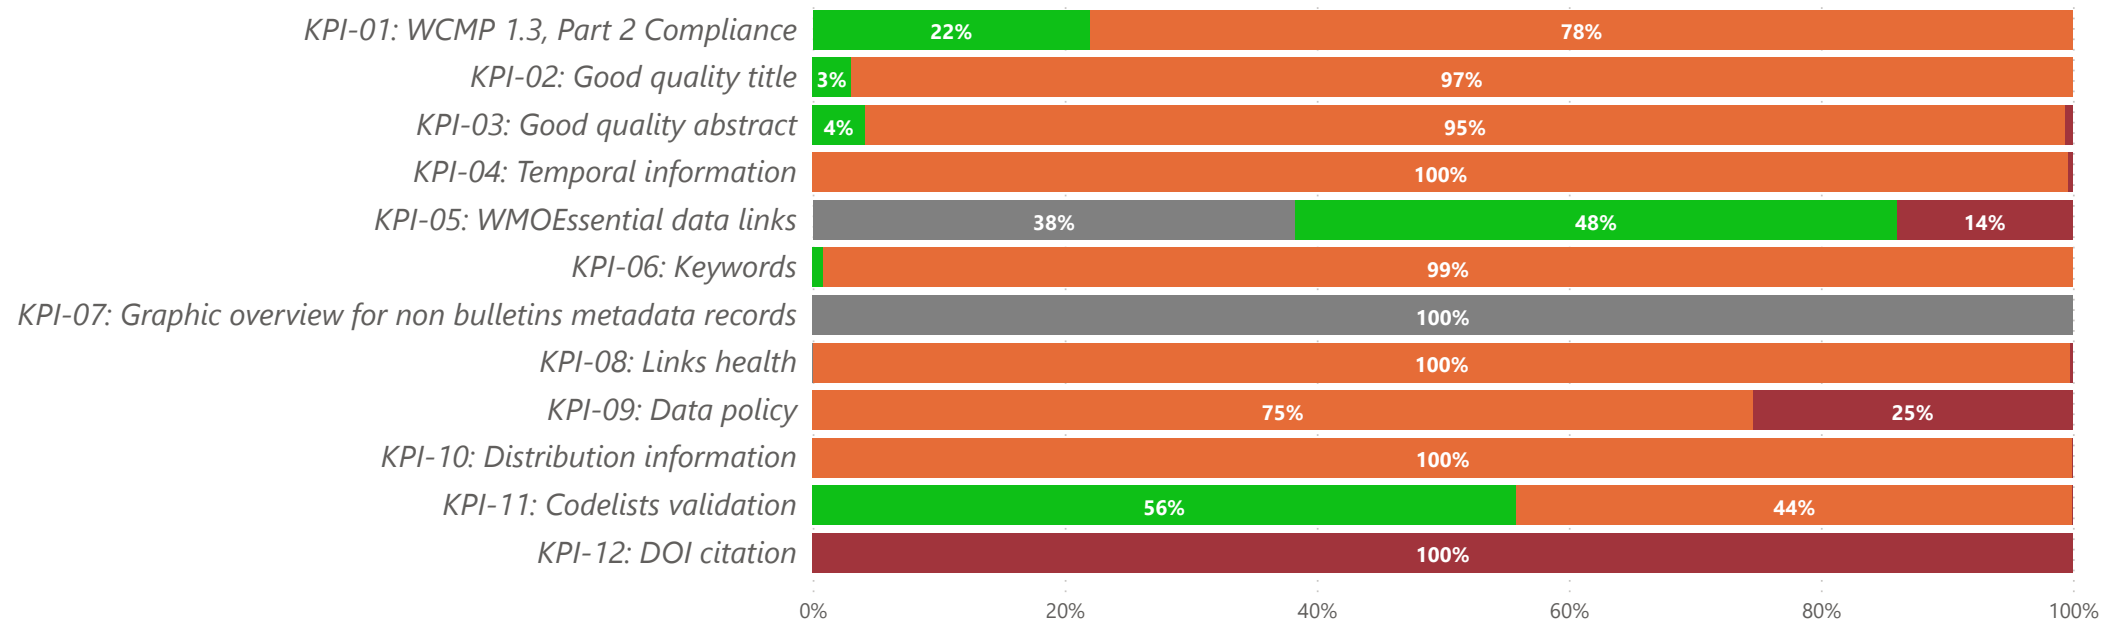

WIS metadata KPI grade summary

Compliance per KPI based on score vs total

● (not applicable, total = 0) ● compliant (score = total) ● partially compliant (score > 0) ● uncompliant (score = 0)

grade	Number of WIS metadata files
U	56213
B	11747
C	4001
D	145
Total	72106