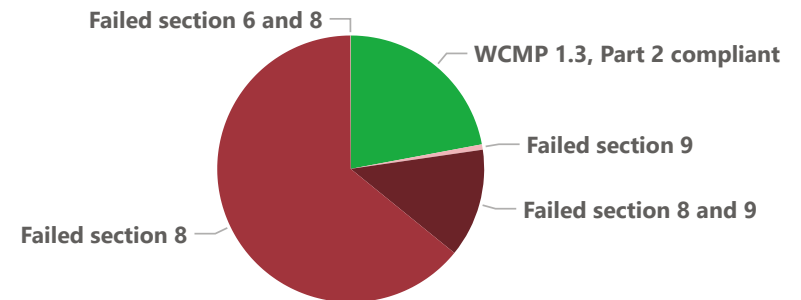

Passed/Failed by WCMP 1.3. Part 2 requirement (for valid iso xml only)

requirement_status ● Passed ● Failed