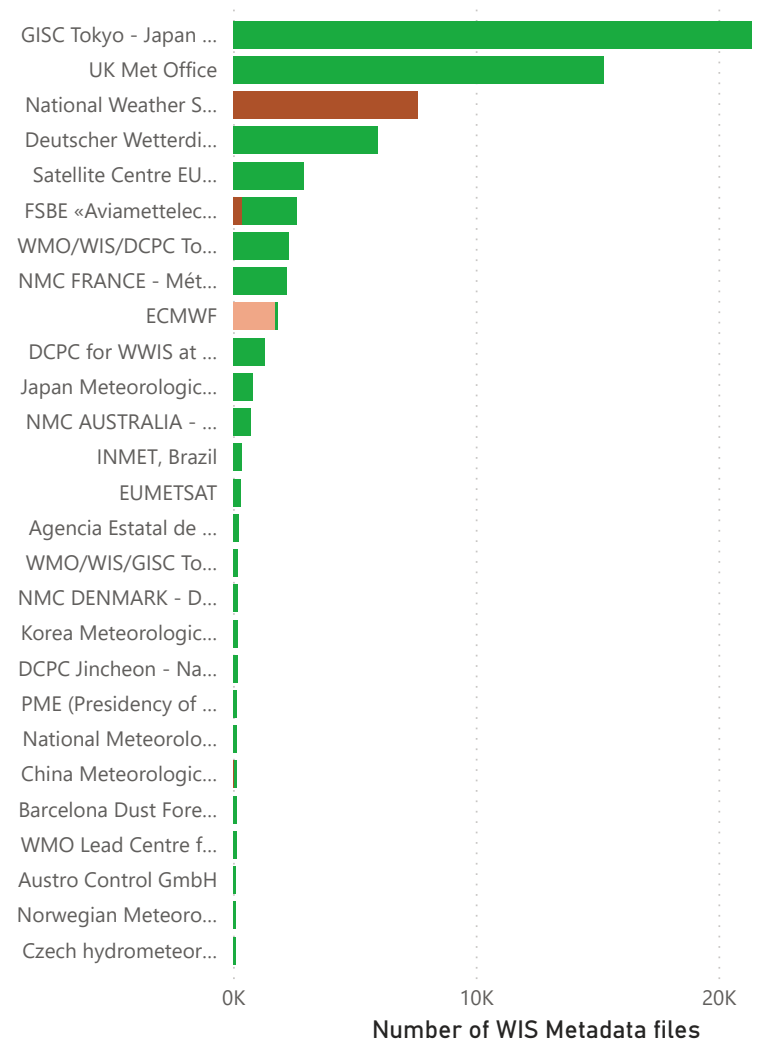

Passed/Failed requirements in section 9 (is-valid-iso-xml-only)

global_exchange_status	list_of_failed_requirements	Number of WIS metadata files
no-keyword-GlobalExchange	Failed none section 9	53651
has-keyword-GlobalExchange	Failed none section 9	8505
has-keyword-GlobalExchange	Failed 9.3.2	8051
has-keyword-GlobalExchange	Failed 9.1.1	1734
has-keyword-GlobalExchange	Failed 9.1.1, 9.2.1	131
has-keyword-GlobalExchange	Failed 9.1.1, 9.2.1, 9.3.2	15
has-keyword-GlobalExchange	Failed 9.2.1	12
has-keyword-GlobalExchange	Failed 9.2.1, 9.3.2	7
Total		72106

NOTE: Requirements in section 9 are only applicable to WIS metadata files having the keyword "GlobalExchange"