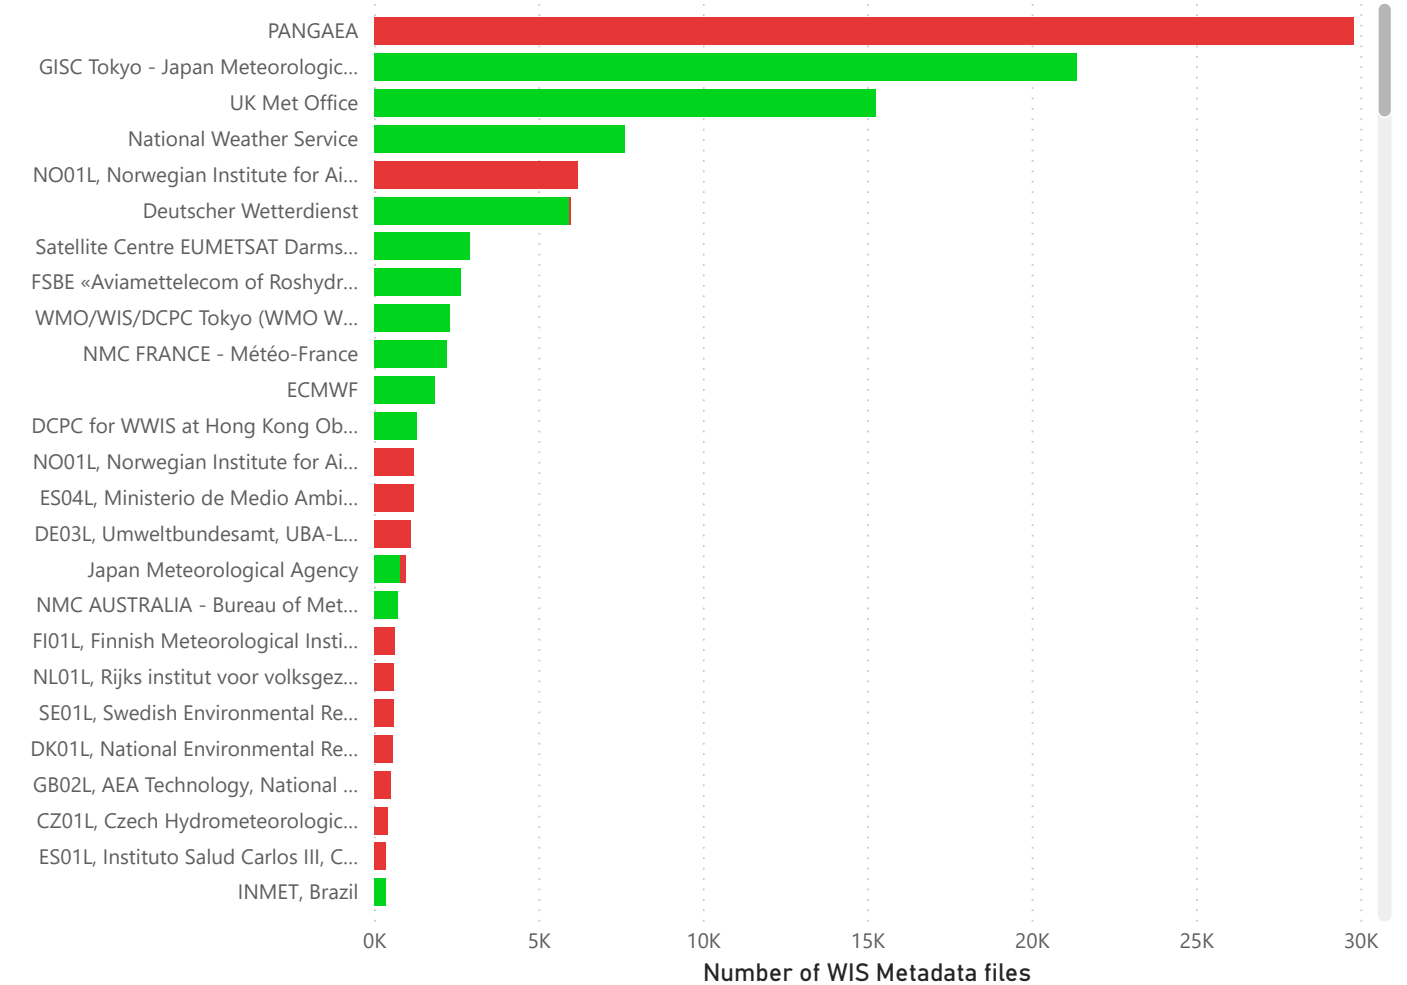

# Breakdown of WIS metadata catalogue by "is-valid-iso-xml"

Breakdown of WIS metadata catalogue by is-valid-iso-xml (6.1.1)

iso_xml_status	Number of WIS metadata files
is-valid-iso-xml	72106
not-a-valid-iso-xml	52332
<b>Total</b>	<b>124438</b>

## By organization

● is-valid-iso-xml ● not-a-valid-iso-xml