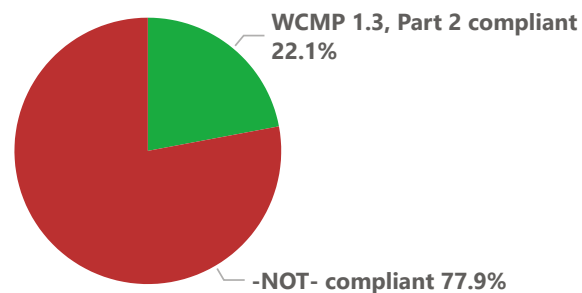

Passed/Failed by WCMP 1.3. Part 2 requirement (for valid iso xml only)

requirement_status ● Passed ● Failed