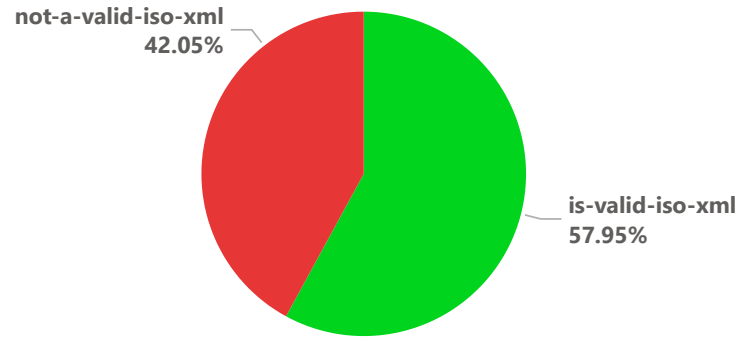

# Breakdown of WIS metadata catalogue by "is-valid-iso-xml"

Breakdown of WIS metadata catalogue by is-valid-iso-xml (6.1.1)

iso_xml_status	Number of WIS metadata files
is-valid-iso-xml	72106
not-a-valid-iso-xml	52332
<b>Total</b>	<b>124438</b>

## By organization

● is-valid-iso-xml ● not-a-valid-iso-xml