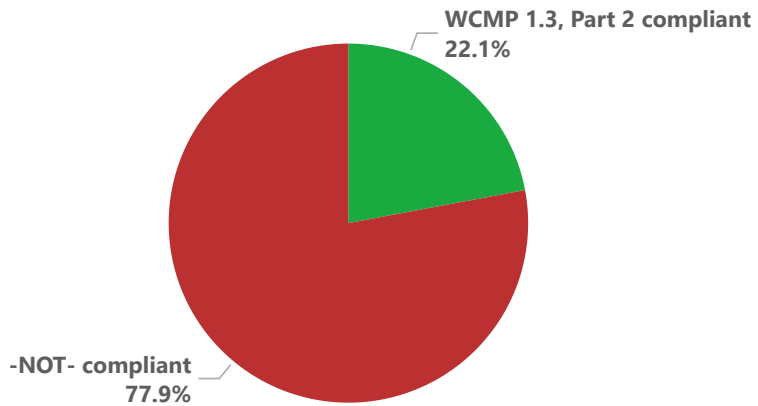

Breakdown of WIS metadata catalogue by "WCMP 1.3, Part 2 compliance" (is-valid-iso-xml only)

WIS metadata catalogue by WCMP 1.3 Part 2 compliance (valid-iso-xml only)

is_wcmp_1_3_part2_compliant	Number of WIS metadata files
-NOT- compliant	56205
WCMP 1.3, Part 2 compliant	15901
Total	72106