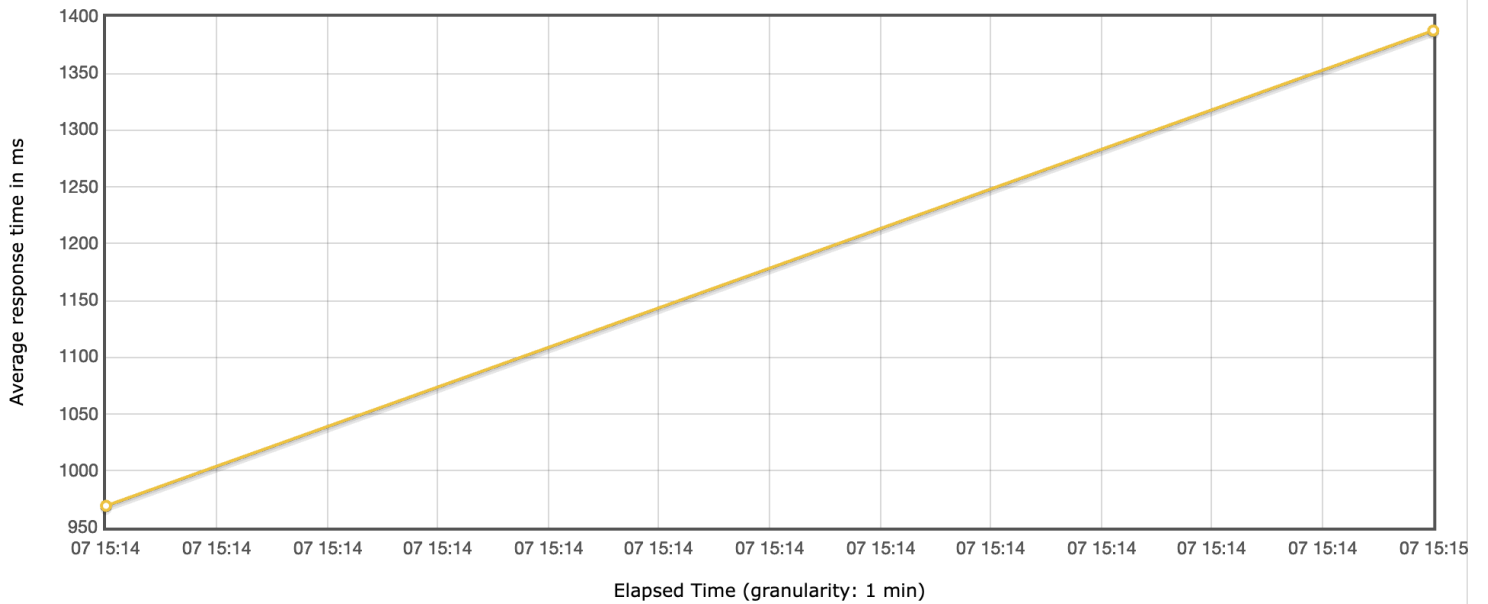

### Test and Report information

File:	"staging-transactions.jtl"
Start Time:	"8/7/23, 3:14 PM"
End Time:	"8/7/23, 3:15 PM"
Filter for display:	""

#### Response Times Over Time

Zoom :

staging\_transactions

#### Response Time Percentiles Over Time (successful responses)

Zoom :

Bytes received per second Bytes sent per second