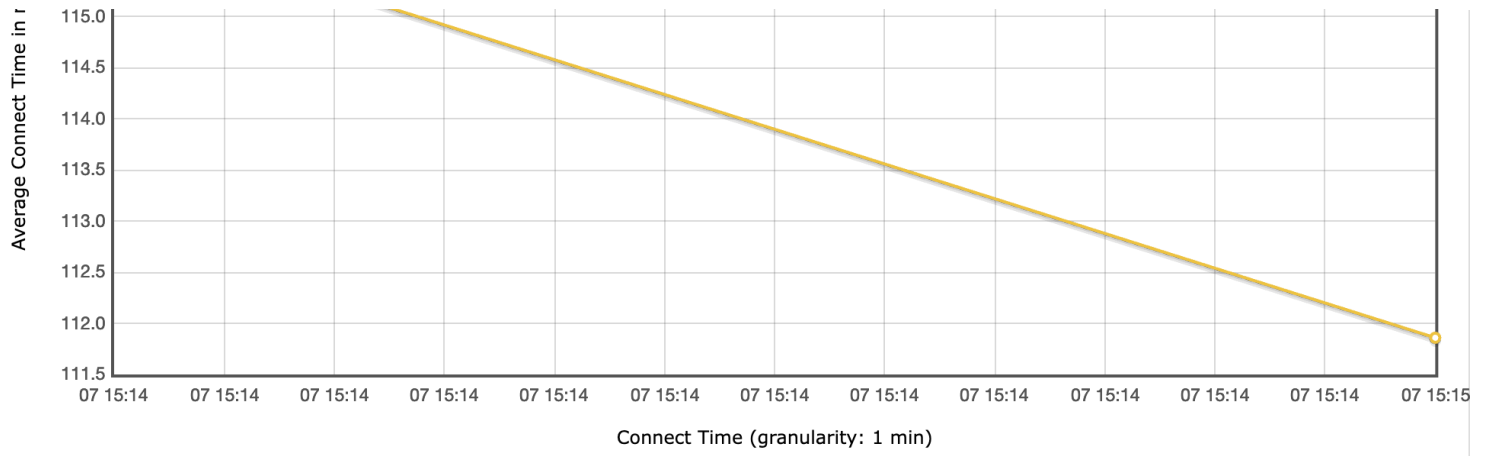

#### Response Time Percentiles Over Time (successful responses)

Zoom :

Bytes received per second Bytes sent per second

### Latencies Over Time

Zoom :

staging\_transactions

### Connect Time Over Time

Zoom :

■ staging\_transactions