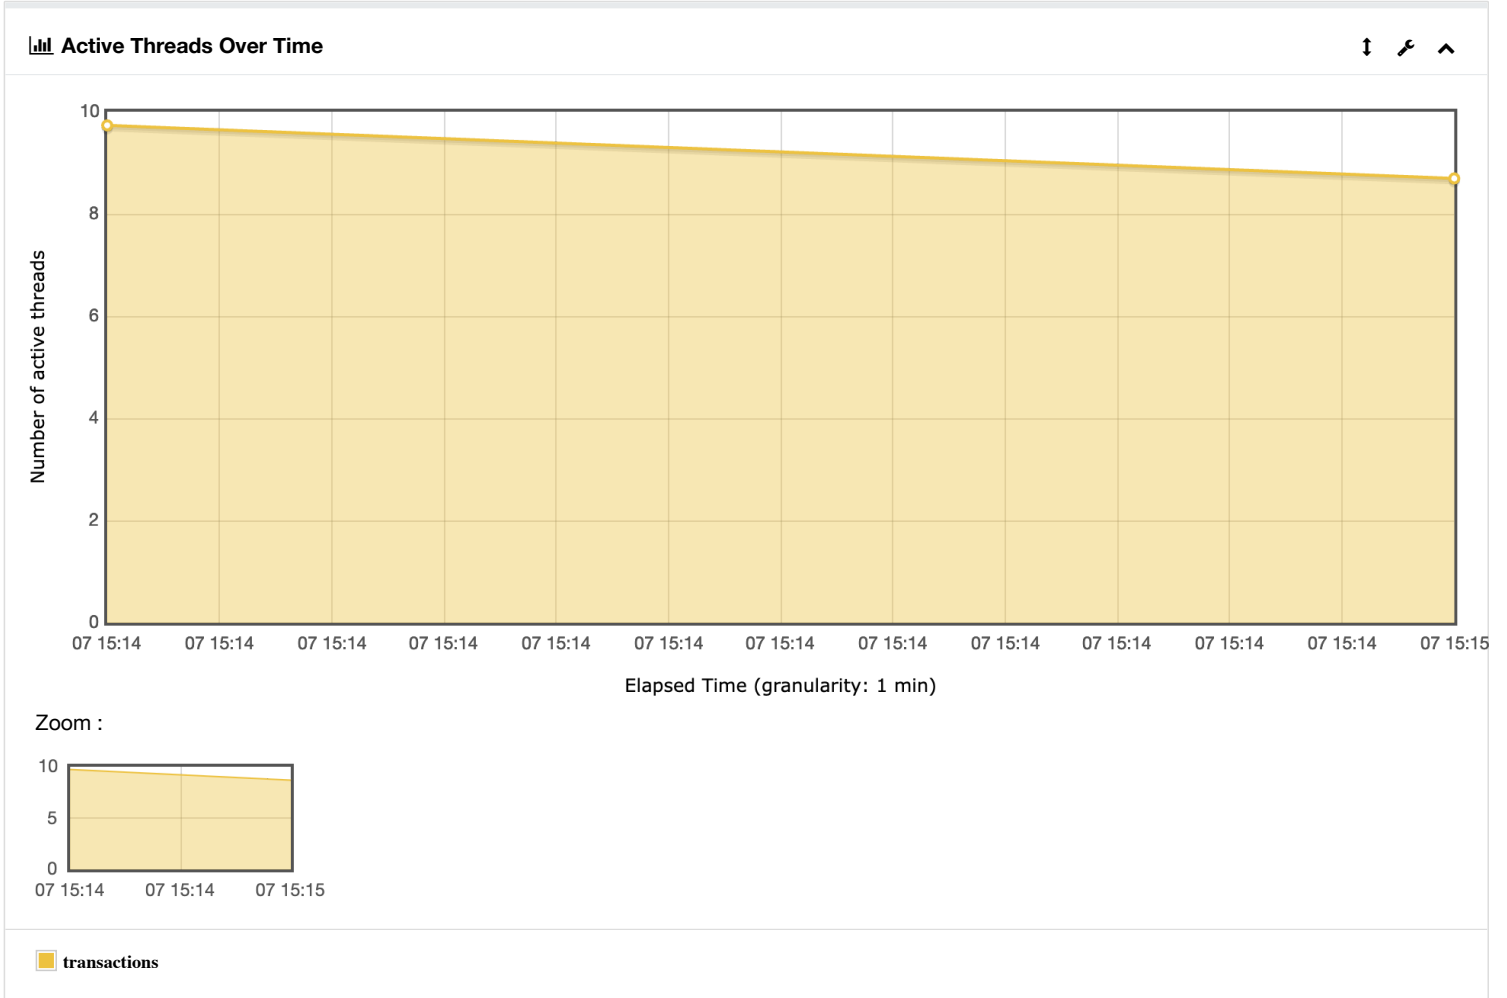

#### Response Times Over Time

Zoom :

staging\_transactions

#### Response Time Percentiles Over Time (successful responses)

Zoom :

Bytes received per second Bytes sent per second

### Latencies Over Time

Zoom :

staging\_transactions