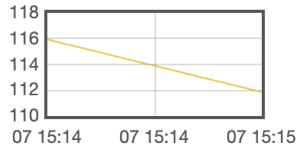

#### Response Time Percentiles Over Time (successful responses)

Zoom :

Bytes received per second Bytes sent per second

### Latencies Over Time

Zoom :

staging\_transactions

### Connect Time Over Time

Zoom :

■ staging\_transactions