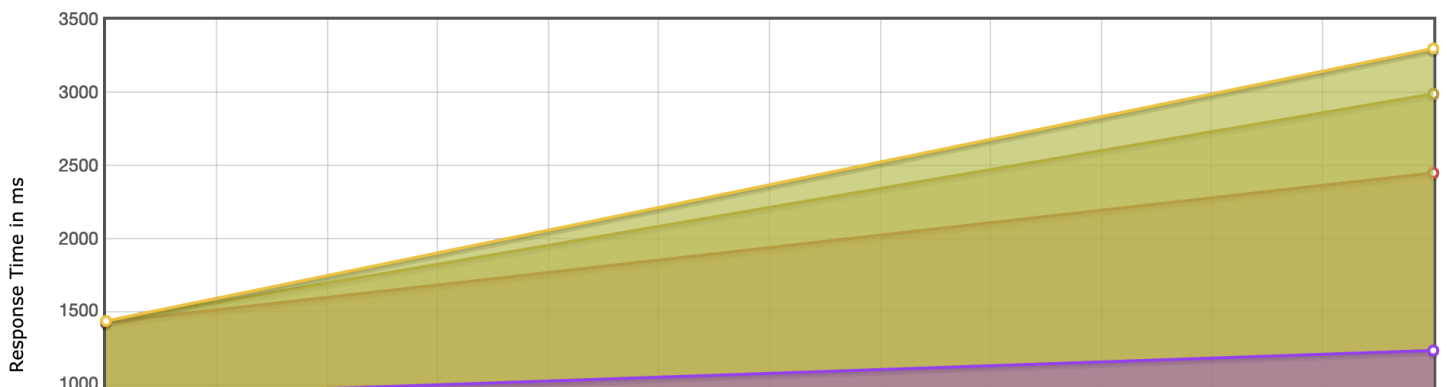

#### Response Times Over Time

Zoom :

staging\_transactions

#### Response Time Percentiles Over Time (successful responses)

Zoom :

Bytes received per second Bytes sent per second

### Latencies Over Time

Zoom :

staging\_transactions