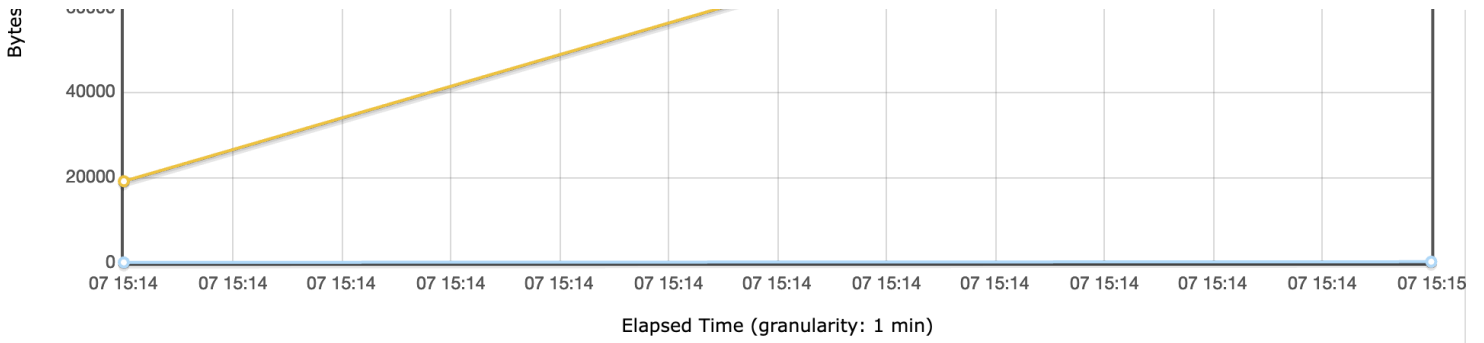

#### Response Times Over Time

Zoom :

staging\_transactions

#### Response Time Percentiles Over Time (successful responses)

Zoom :

Bytes received per second Bytes sent per second

### Latencies Over Time

Zoom :

staging\_transactions