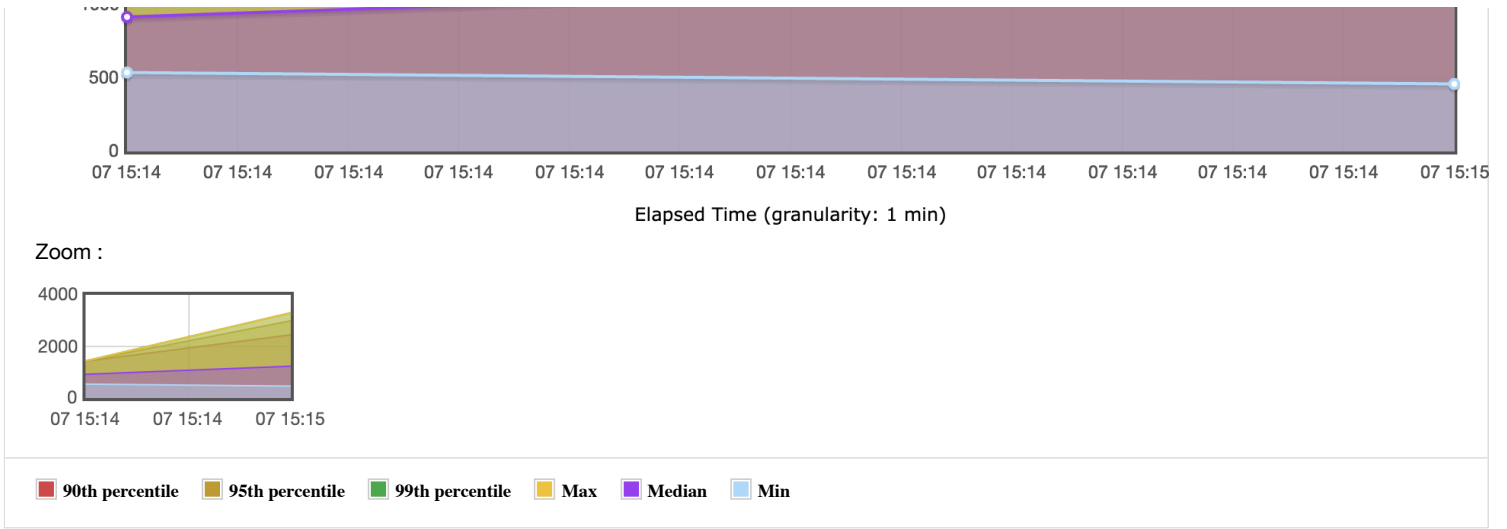

#### Response Times Over Time

Zoom :

staging\_transactions

#### Response Time Percentiles Over Time (successful responses)

Zoom :

Bytes received per second Bytes sent per second

### Latencies Over Time

Zoom :

staging\_transactions