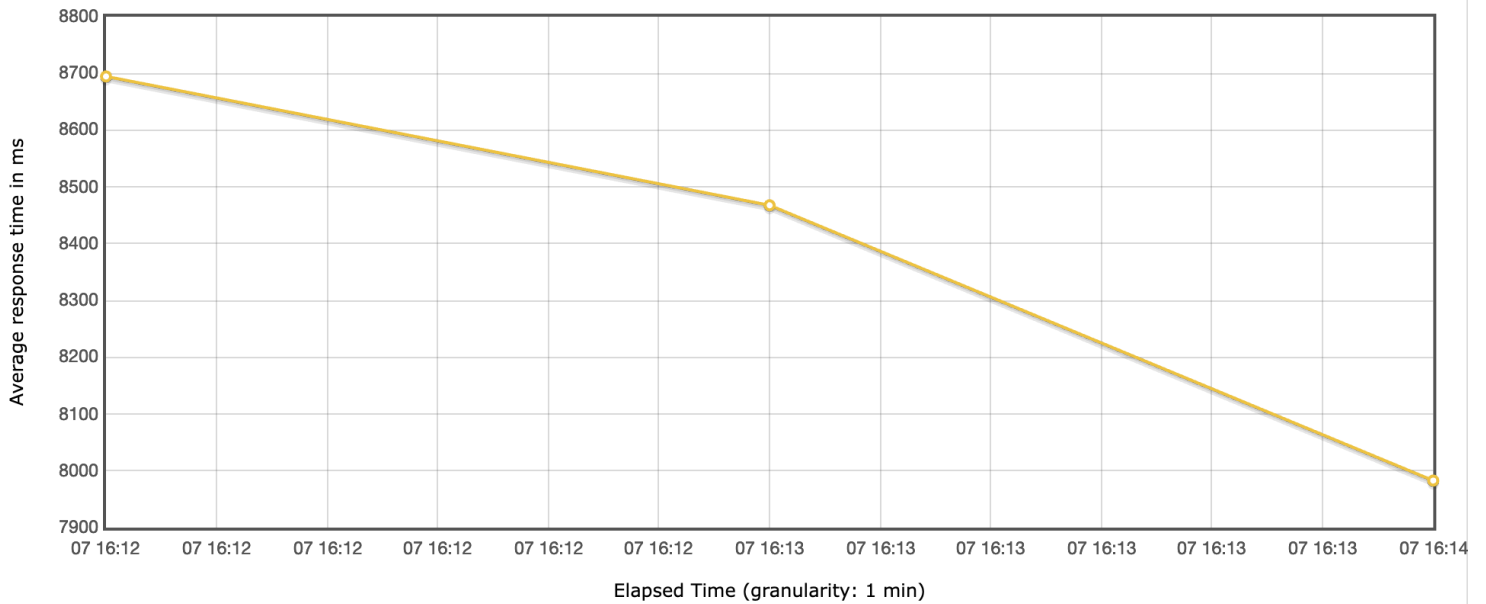

Test and Report information

File:	"transactionsAddress.jtl"
Start Time:	"8/7/23, 4:12 PM"
End Time:	"8/7/23, 4:14 PM"
Filter for display:	""

Response Times Over Time

Zoom :

■ transactionsAddress

Response Time Percentiles Over Time (successful responses)

Zoom :

90th percentile 95th percentile 99th percentile Max Median Min

Active Threads Over Time

↑ ↻ ^

Zoom :

transactionsAddress

Bytes Throughput Over Time

↑ ↻ ^

Zoom :

Bytes received per second Bytes sent per second

Latencies Over Time

Zoom :

transactionsAddress

Connect Time Over Time