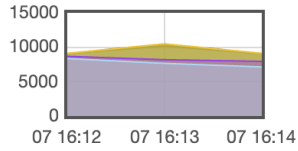

Test and Report information

File:	"transactionsAddress.jtl"
Start Time:	"8/7/23, 4:12 PM"
End Time:	"8/7/23, 4:14 PM"
Filter for display:	""

Response Times Over Time

Zoom :

■ transactionsAddress

Response Time Percentiles Over Time (successful responses)

Zoom :

90th percentile 95th percentile 99th percentile Max Median Min

Active Threads Over Time

↑ ↻ ^

Zoom :

transactionsAddress

Bytes Throughput Over Time

↑ ↻ ^

Zoom :

Bytes received per second Bytes sent per second

Latencies Over Time

Zoom :

transactionsAddress

Connect Time Over Time