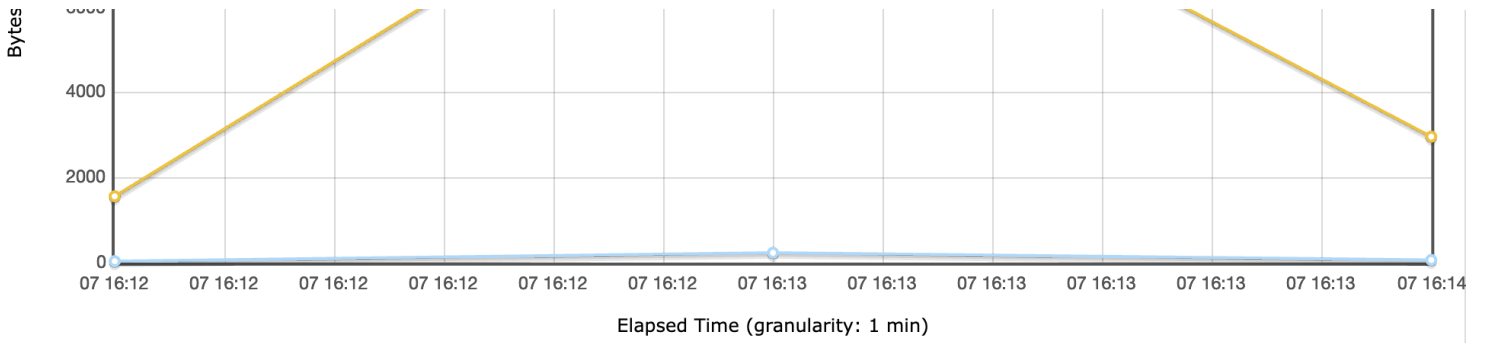

Zoom :

90th percentile 95th percentile 99th percentile Max Median Min

Active Threads Over Time

↑ ↻ ^

Zoom :

transactionsAddress

Bytes Throughput Over Time

↑ ↻ ^

Zoom :

Bytes received per second Bytes sent per second

Latencies Over Time

Zoom :

transactionsAddress

Connect Time Over Time