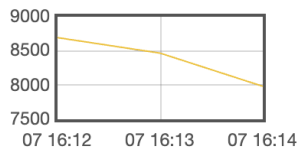

Test and Report information

File:	"transactionsAddress.jtl"
Start Time:	"8/7/23, 4:12 PM"
End Time:	"8/7/23, 4:14 PM"
Filter for display:	""

Response Times Over Time

Zoom :

■ transactionsAddress

Response Time Percentiles Over Time (successful responses)

Zoom :

90th percentile 95th percentile 99th percentile Max Median Min

Active Threads Over Time

↑ ↻ ^

Zoom :

transactionsAddress

Bytes Throughput Over Time

↑ ↻ ^