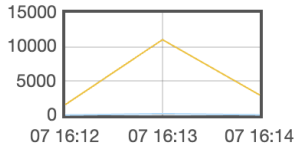

Zoom :

90th percentile 95th percentile 99th percentile Max Median Min

Active Threads Over Time

↑ ↻ ^

Zoom :

transactionsAddress

Bytes Throughput Over Time

↑ ↻ ^

Zoom :

Bytes received per second Bytes sent per second

Latencies Over Time

Zoom :

transactionsAddress

Connect Time Over Time