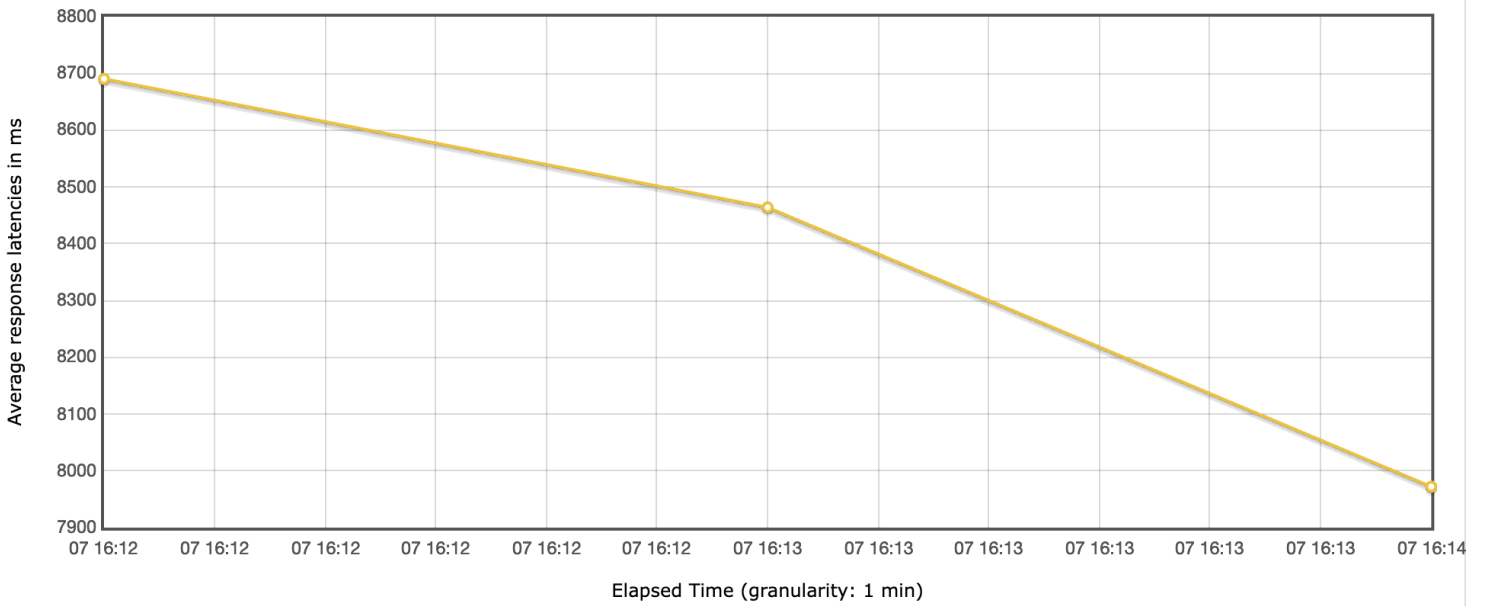

Zoom :

90th percentile 95th percentile 99th percentile Max Median Min

Active Threads Over Time

↑ ↻ ^

Zoom :

transactionsAddress

Bytes Throughput Over Time

↑ ↻ ^

Zoom :

Bytes received per second Bytes sent per second

Latencies Over Time

Zoom :

transactionsAddress

Connect Time Over Time