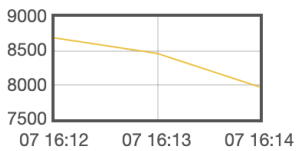

Zoom :

90th percentile 95th percentile 99th percentile Max Median Min

Active Threads Over Time

↑ ↻ ^

Zoom :

transactionsAddress

Bytes Throughput Over Time

↑ ↻ ^

Zoom :

Bytes received per second Bytes sent per second

Latencies Over Time

Zoom :

transactionsAddress

Connect Time Over Time