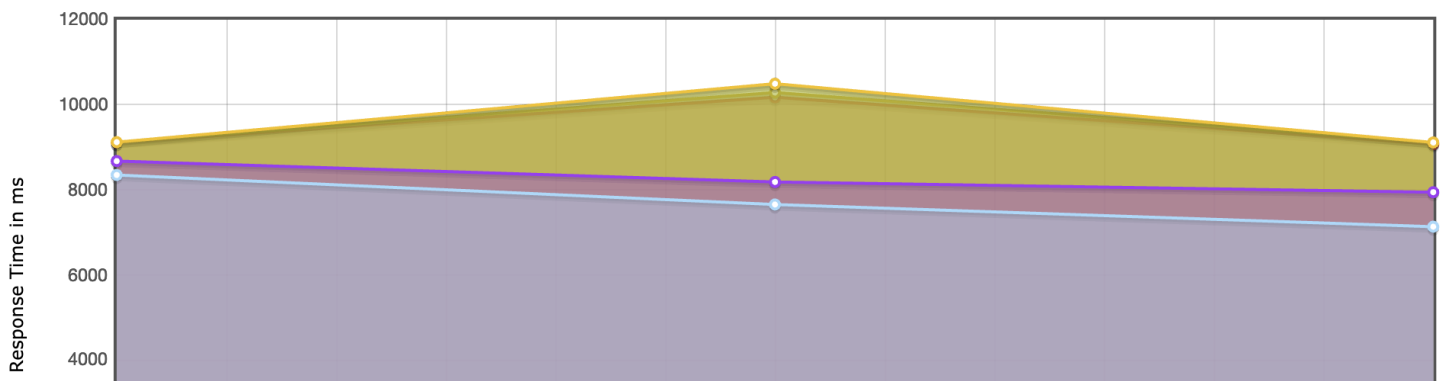

Test and Report information

File:	"transactionsAddress.jtl"
Start Time:	"8/7/23, 4:12 PM"
End Time:	"8/7/23, 4:14 PM"
Filter for display:	""

Response Times Over Time

Zoom :

■ transactionsAddress

Response Time Percentiles Over Time (successful responses)

Zoom :

90th percentile 95th percentile 99th percentile Max Median Min

Active Threads Over Time

↑ ↻ ^

Zoom :

transactionsAddress

Bytes Throughput Over Time

↑ ↻ ^

Zoom :

Bytes received per second Bytes sent per second

Latencies Over Time

Zoom :

transactionsAddress

Connect Time Over Time