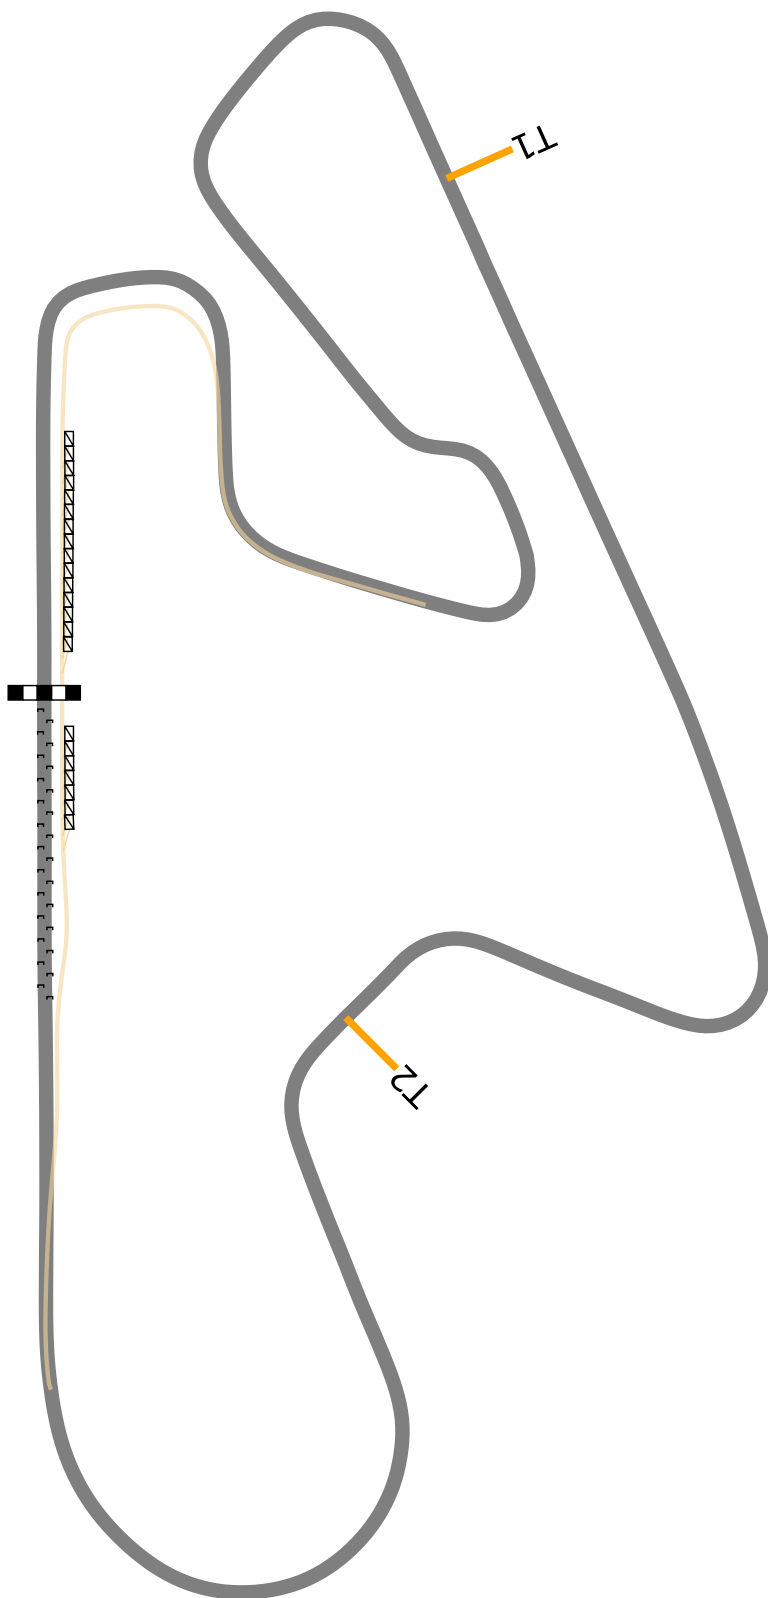

Sportsland SUGO

Sugo / 2017

Japan

2.42 mi.
3.89 km

26 A small black icon of a race car.

SUGS