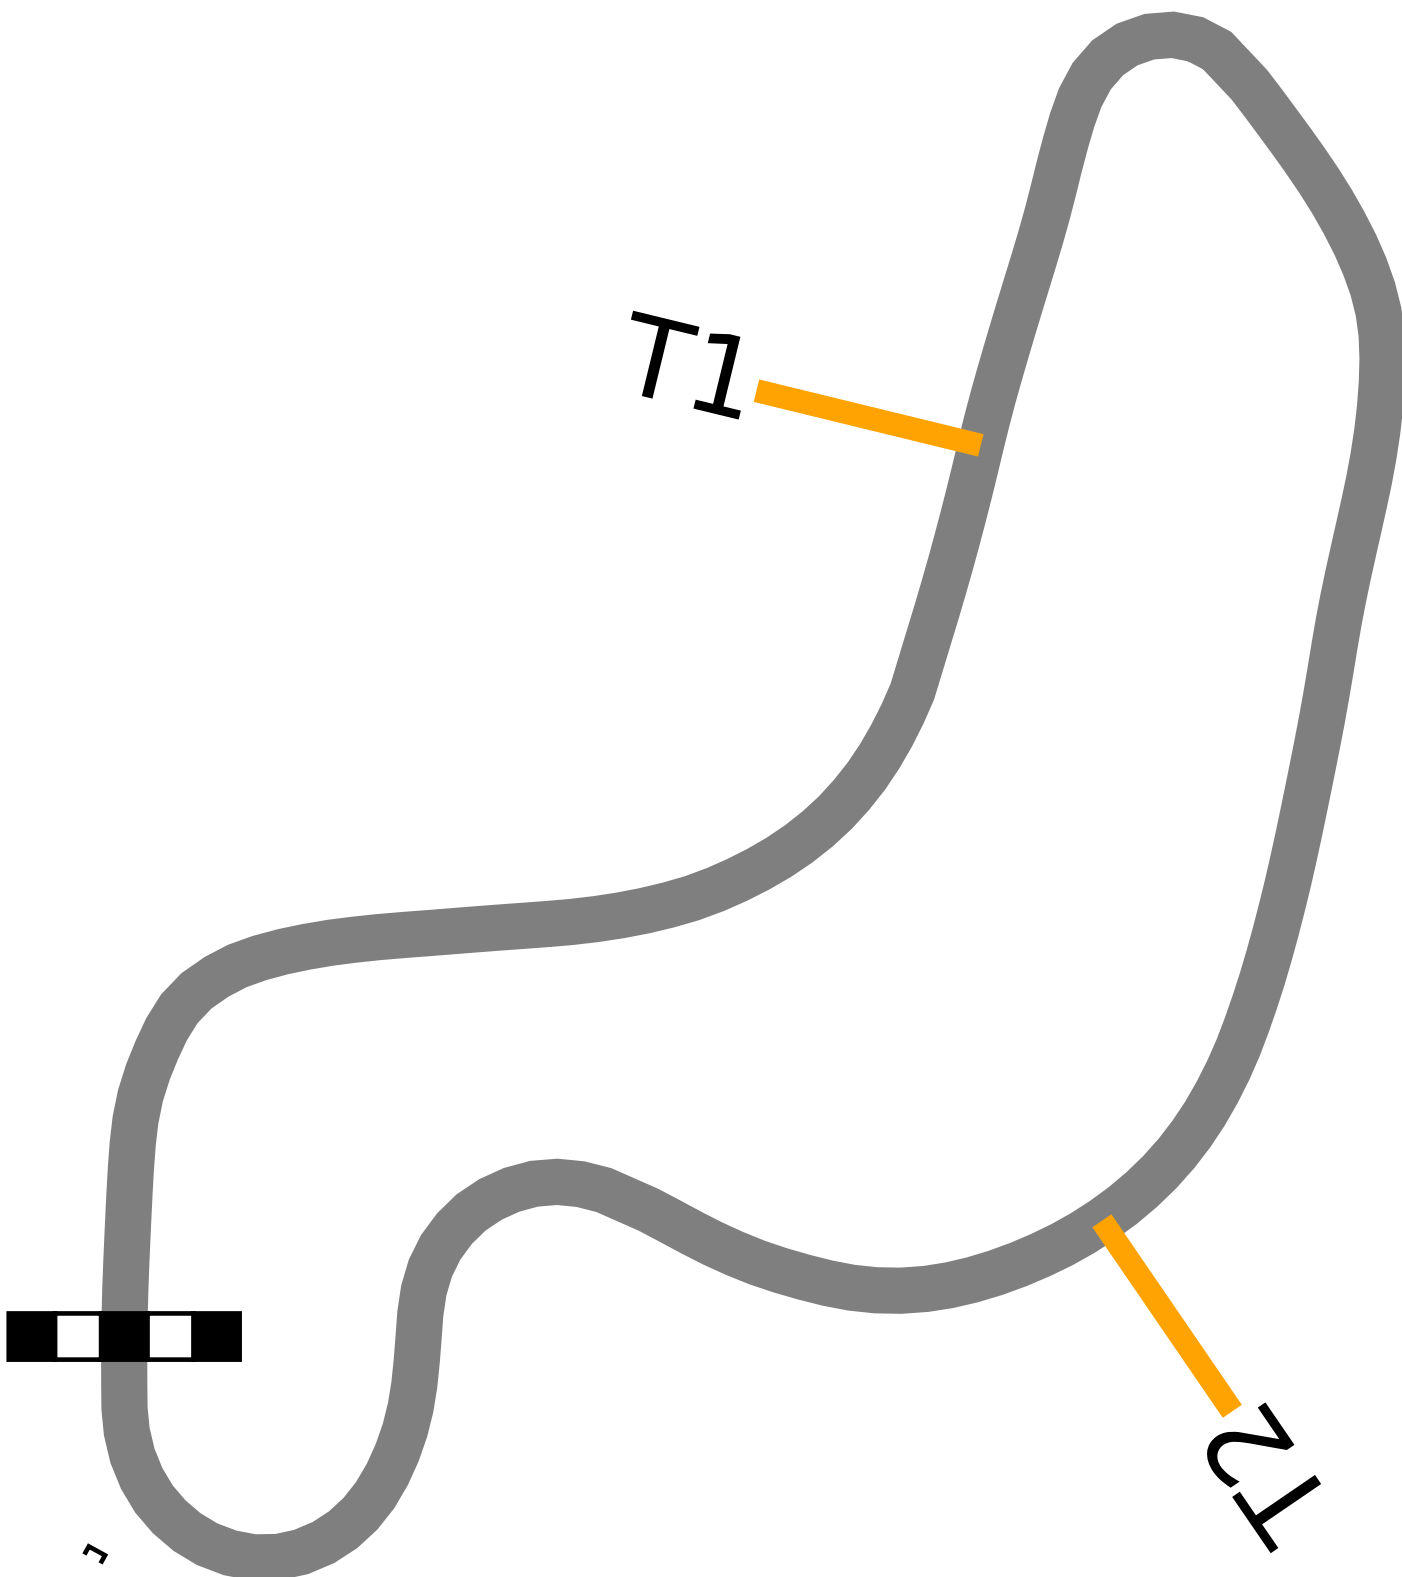

# Rallycross of Loheac

Loheac / 2017

France

0.67 mi.  
1.08 km

9

6

LOHE