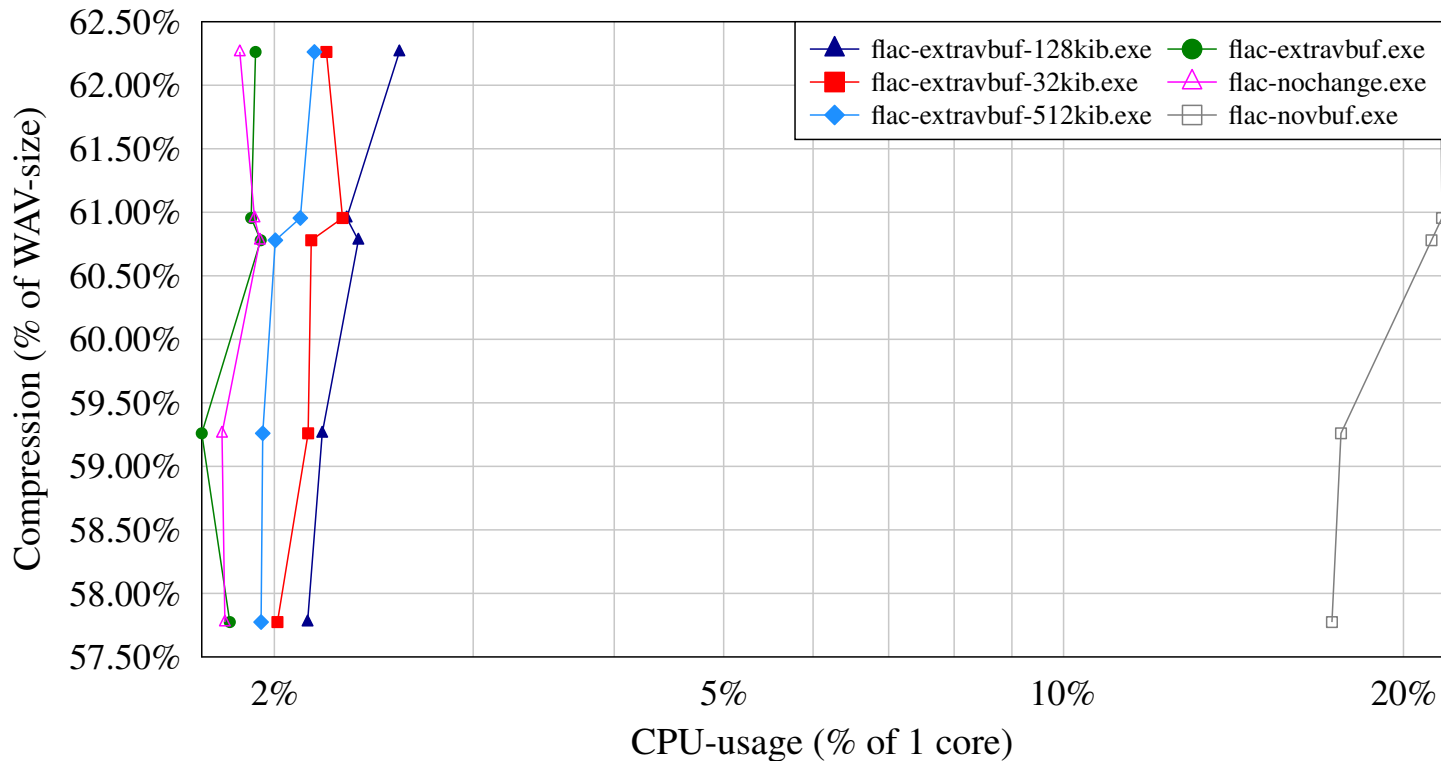

Encoding CPU-usage vs compression
for set of 16bit tracks vbuf

Decoding CPU-usage vs compression
for set of 16bit tracks vbuf