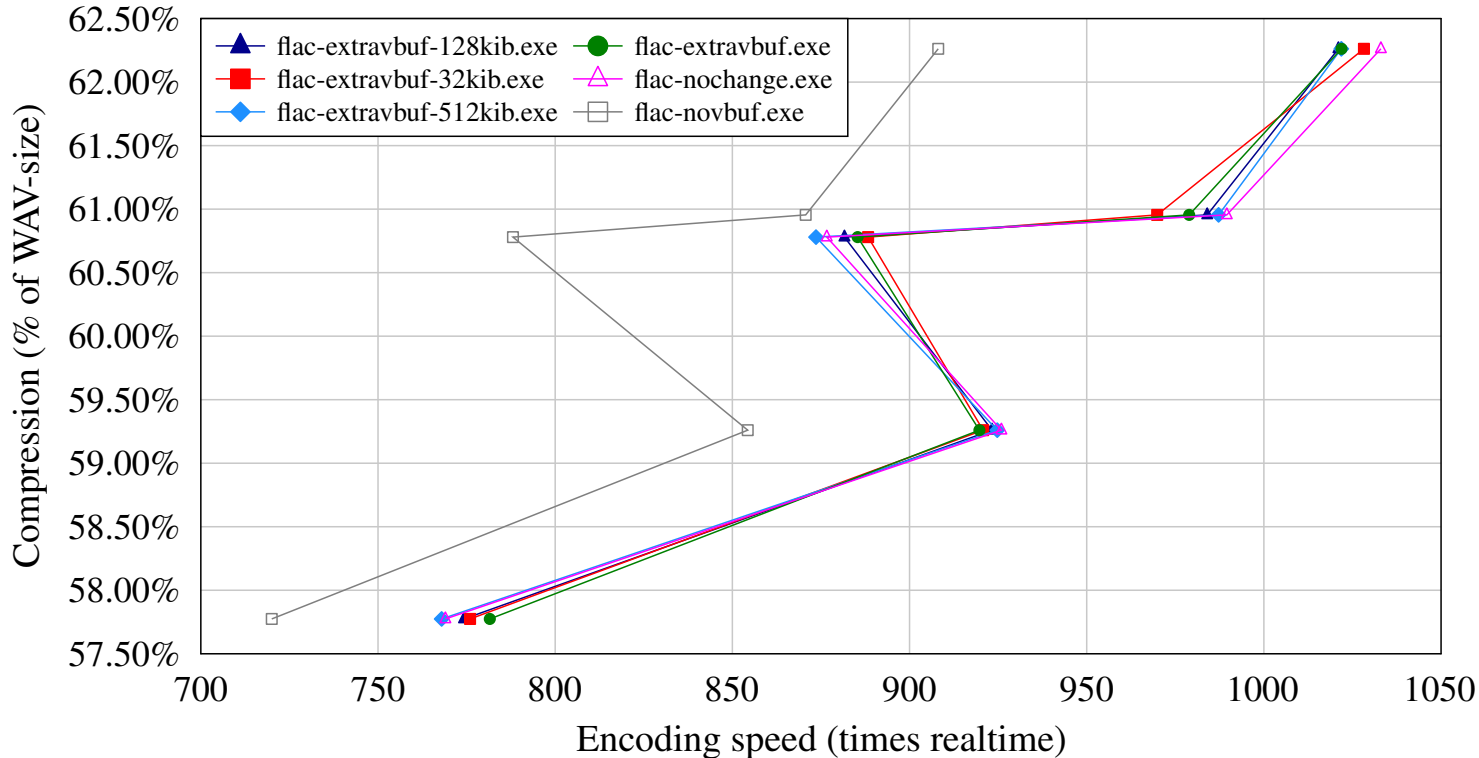

Encoding realtime speed vs compression
for set of 16bit tracks vbuf SSD

Decoding realtime speed vs compression
for set of 16bit tracks vbuf SSD