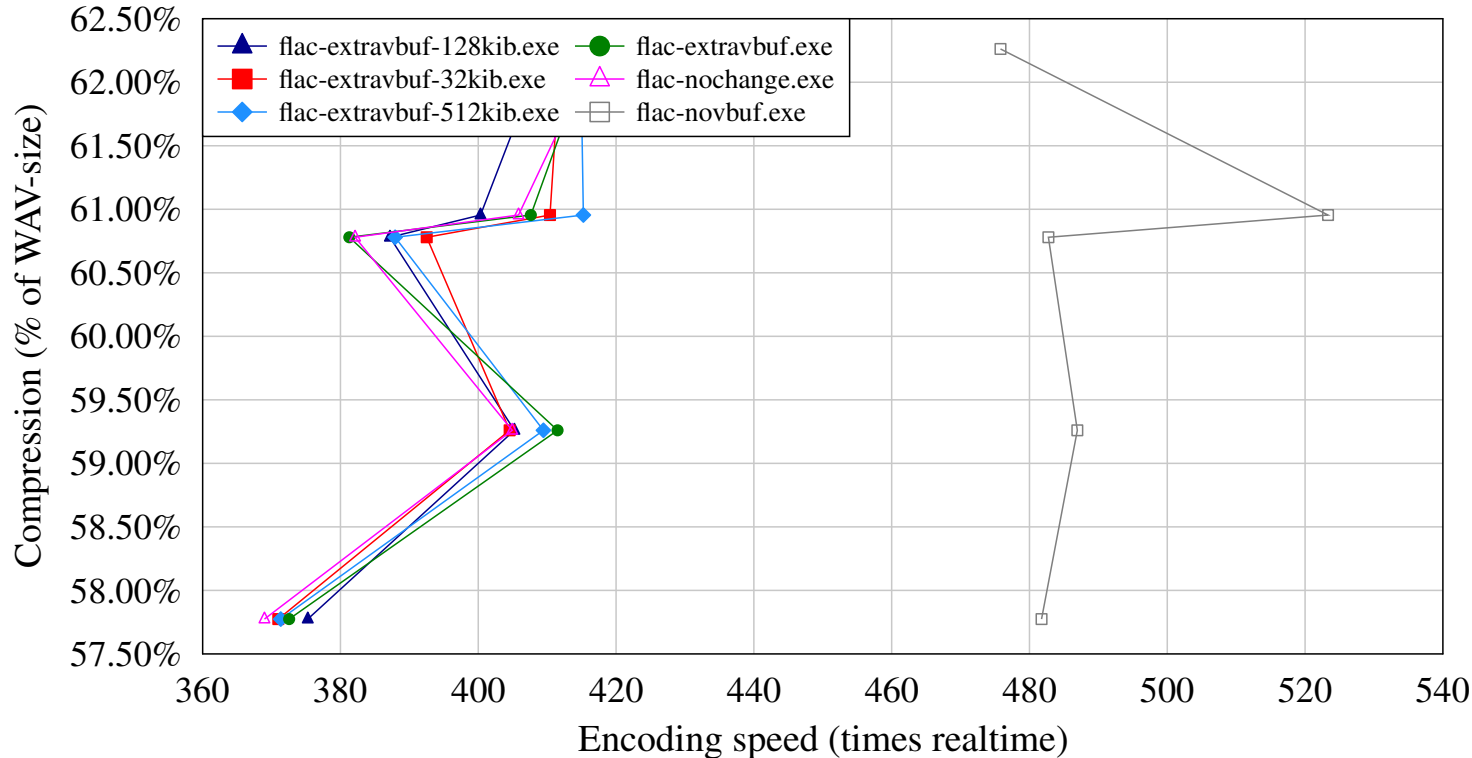

Encoding realtime speed vs compression
for set of 16bit tracks vbuf HDD

Decoding realtime speed vs compression
for set of 16bit tracks vbuf HDD