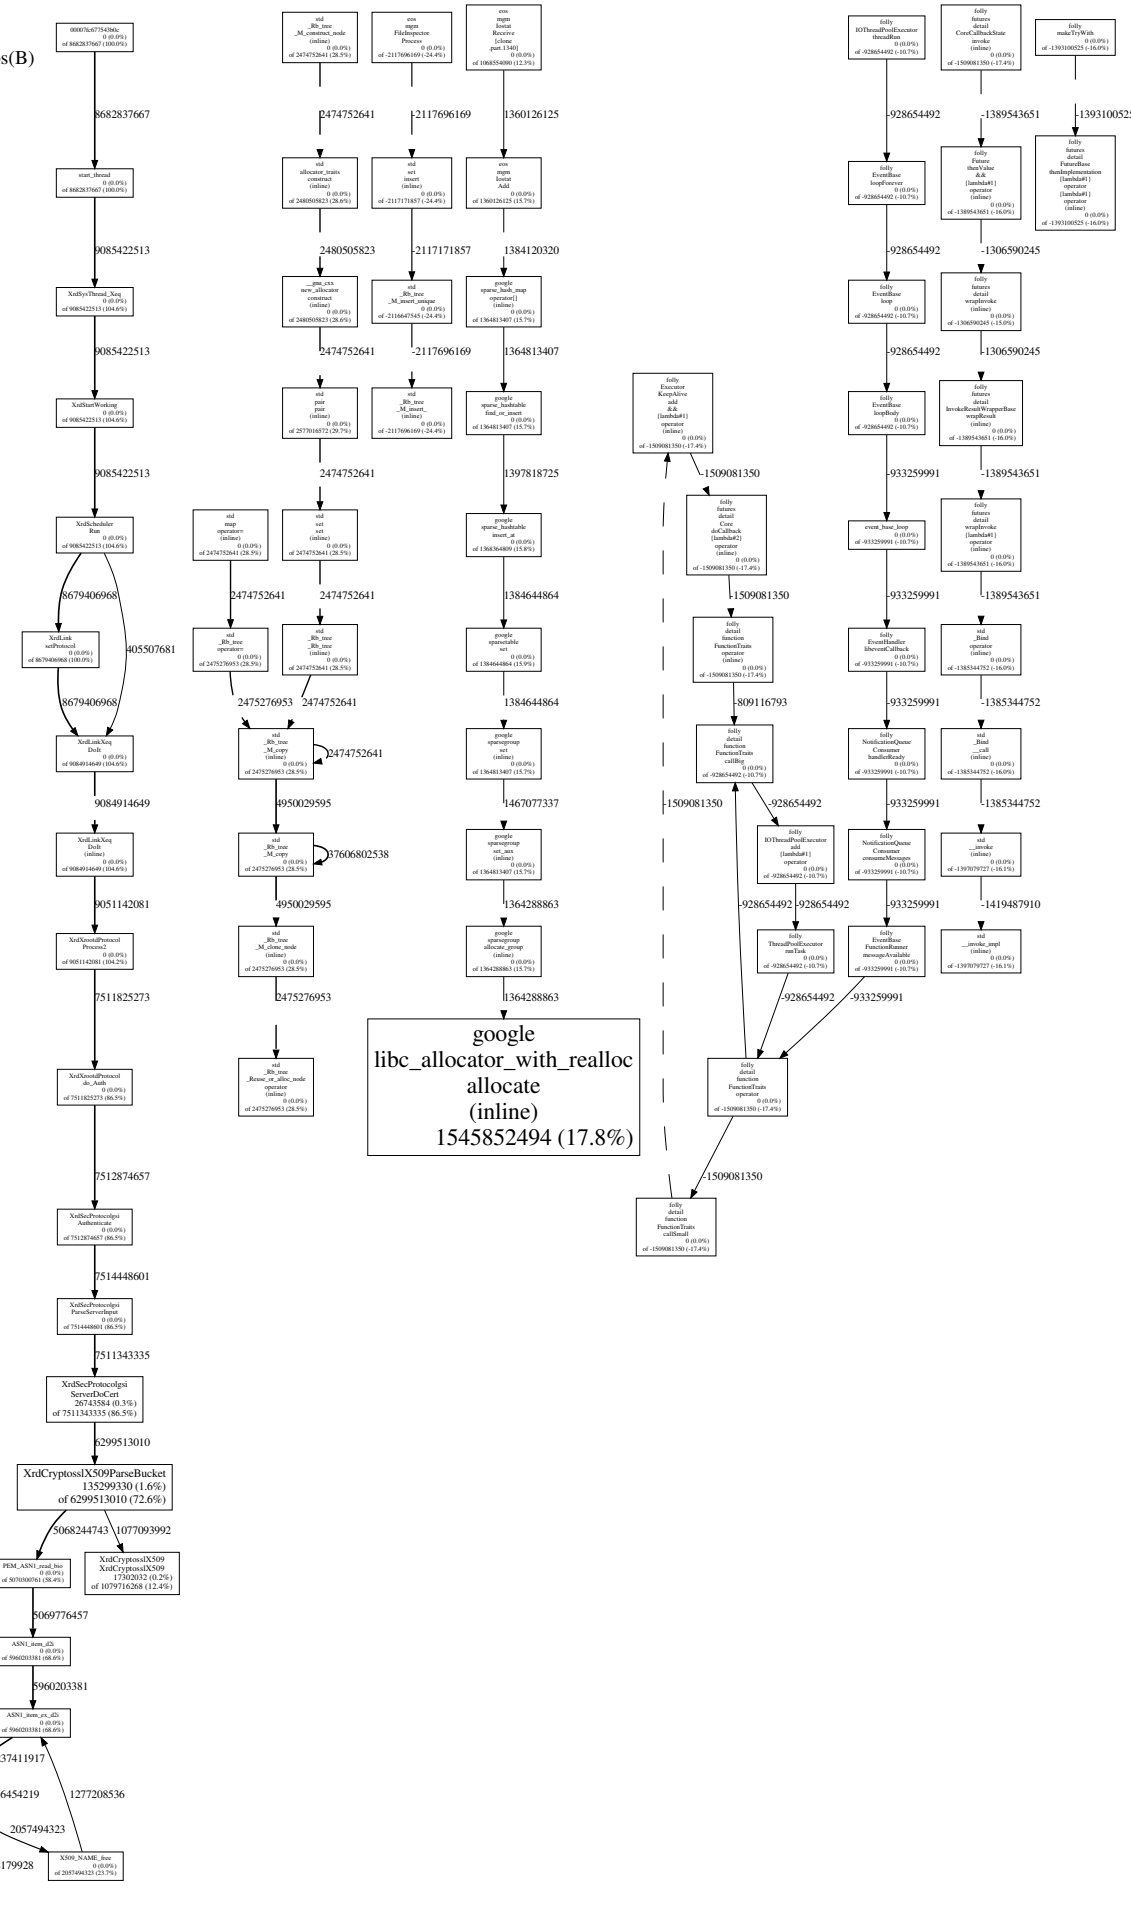

/opt/eos/rootd/bin/rootd
 Total B: 868228819
 Focusing on: 868228819
 Dropped nodes with <= 43411442 abs(B)
 Dropped edges with <= 8682288 B

google
 libc_allocator_with_realloc
 allocate
 (inline)
 1545852494 (17.8%)

CRYPTO_malloc
 6968598803 (80.3%)