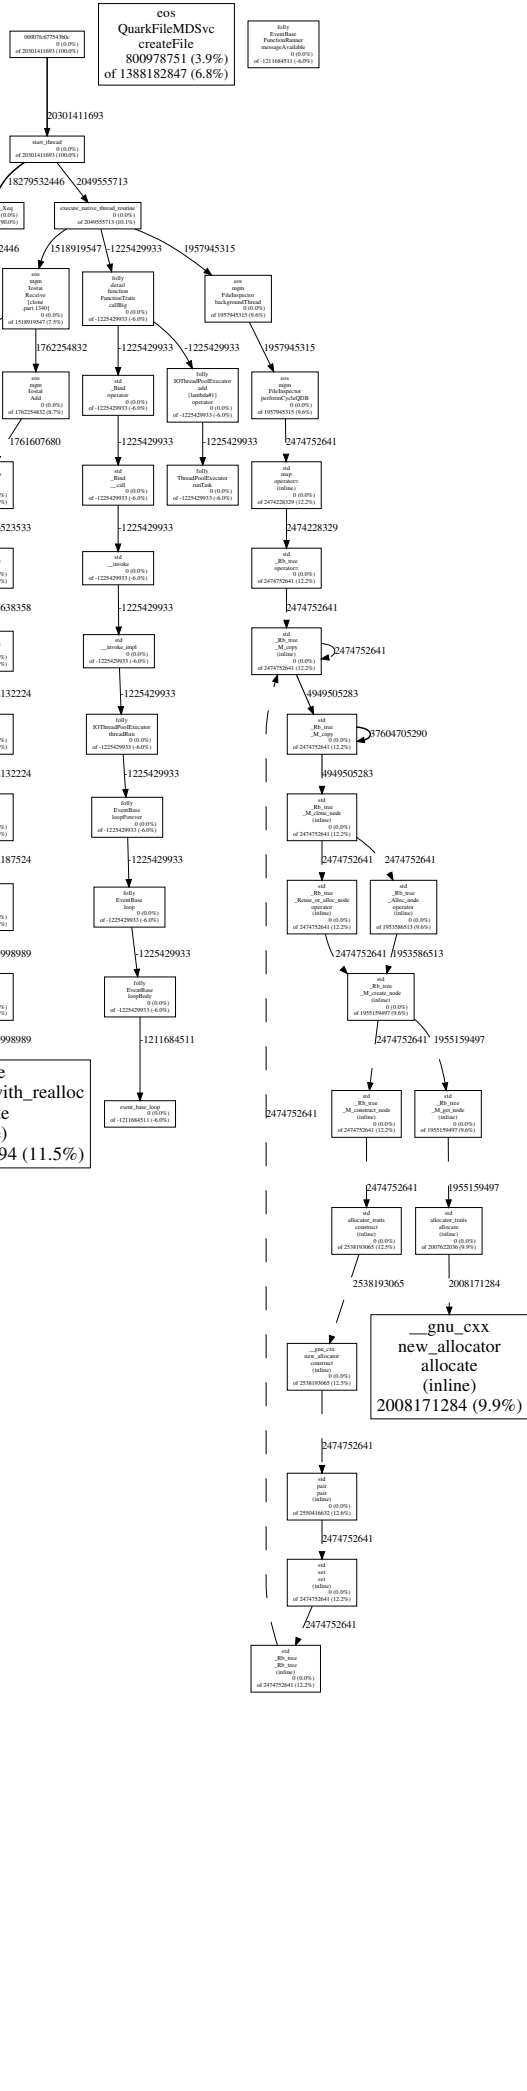

/opt/eos/xrootd/bin/xrootd  
 Total B: 20300862445  
 Focusing on: 20300862445  
 Dropped nodes with <= 101504312 abs(B)  
 Dropped edges with <= 20300862 B

**CRYPTO\_malloc**  
 13405300805 (66.0%)