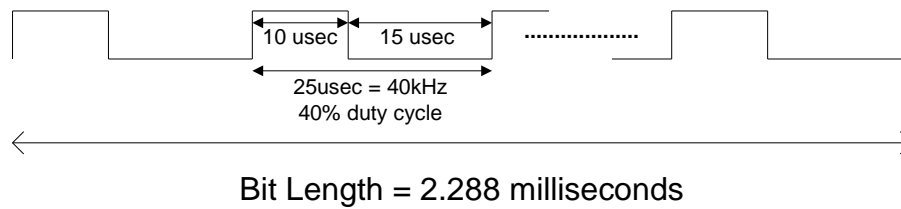

## Lutron Infrared Technical Specifications:

IR Carrier Frequency:	40.0 kHz
Duty Cycle:	40%
Single Bit Time:	2.288 milliseconds
Baud Rate:	437 bps
Command Length:	36 bits
Command Duration:	82.368 milliseconds
Logic One:	Presence of IR modulated at 40.0 kHz
Logic Zero:	Absence of IR
Transmit Order:	Transmit the most significant bit first
General Function:	IR code is transmitted while a button is held down
Timeout Function:	Timeouts may not occur until at least seven-seconds of continuous IR transmission has taken place.