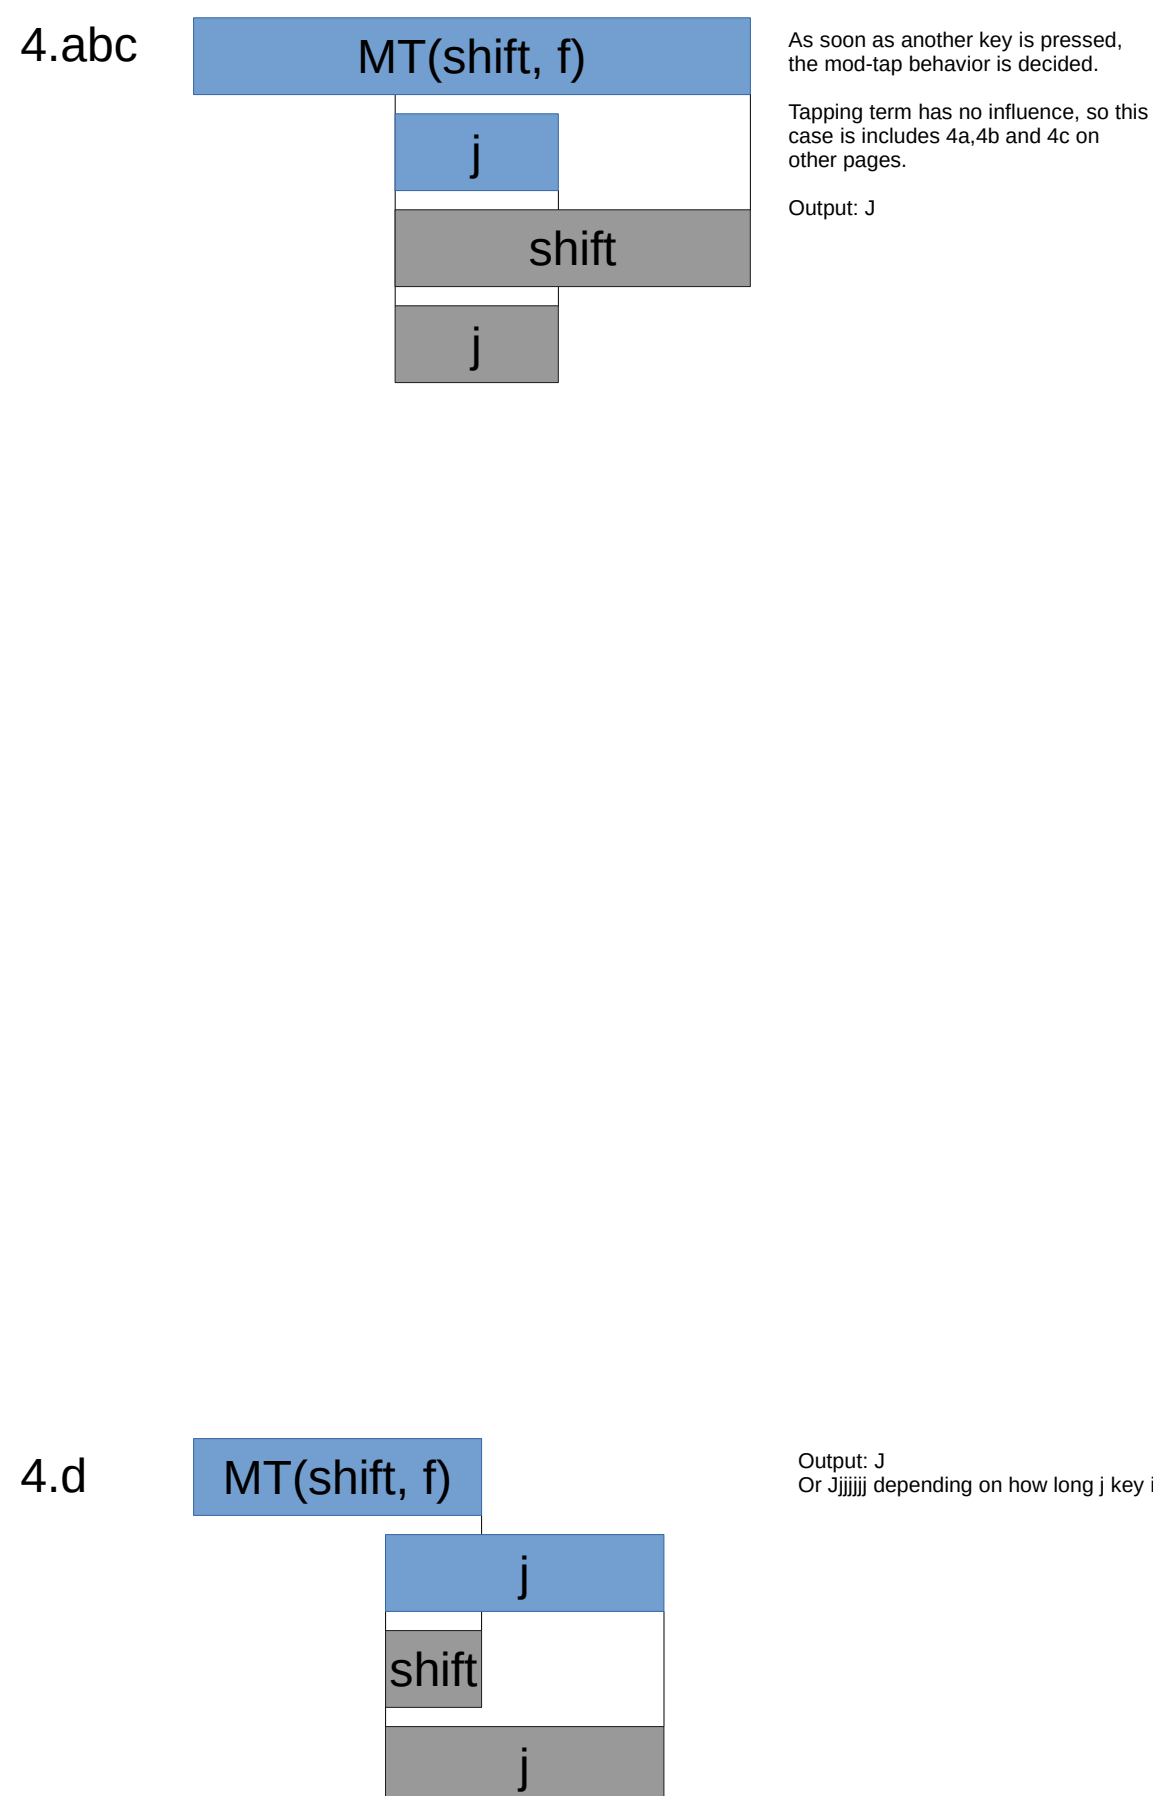

Shared behavior

MOD-preferred behavior

Similar in outcome to QMK's default behavior, but the timing is much faster

Balanced behavior

Similar in outcome to QMK's IGNORE_MOD_TAP_INTERRUPT and PERMISSIVE_HOLD

TAP-preferred behavior

Similar in outcome to QMK's IGNORE_MOD_TAP_INTERRUPT