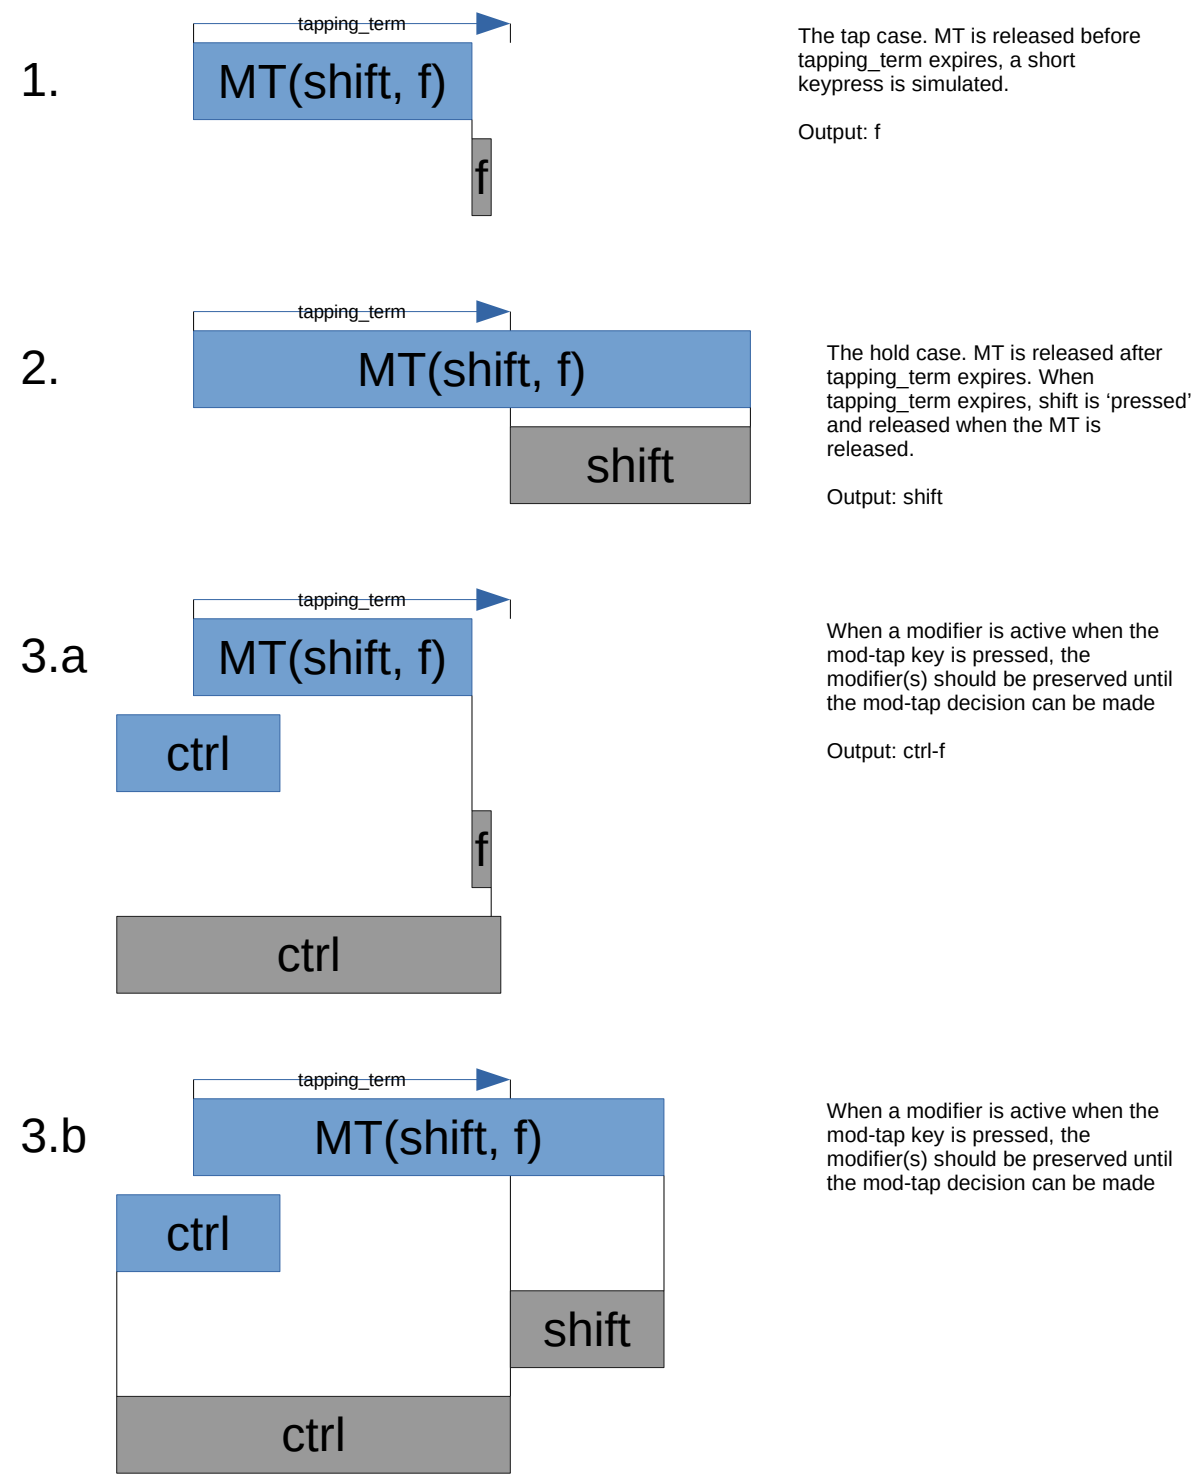

Shared behavior

MOD-preferred behavior

Similar in outcome to QMK's default behavior, but the timing is much faster

Balanced behavior

Similar in outcome to QMK's IGNORE_MOD_TAP_INTERRUPT and PERMISSIVE_HOLD

TAP-preferred behavior

Similar in outcome to QMK's IGNORE_MOD_TAP_INTERRUPT