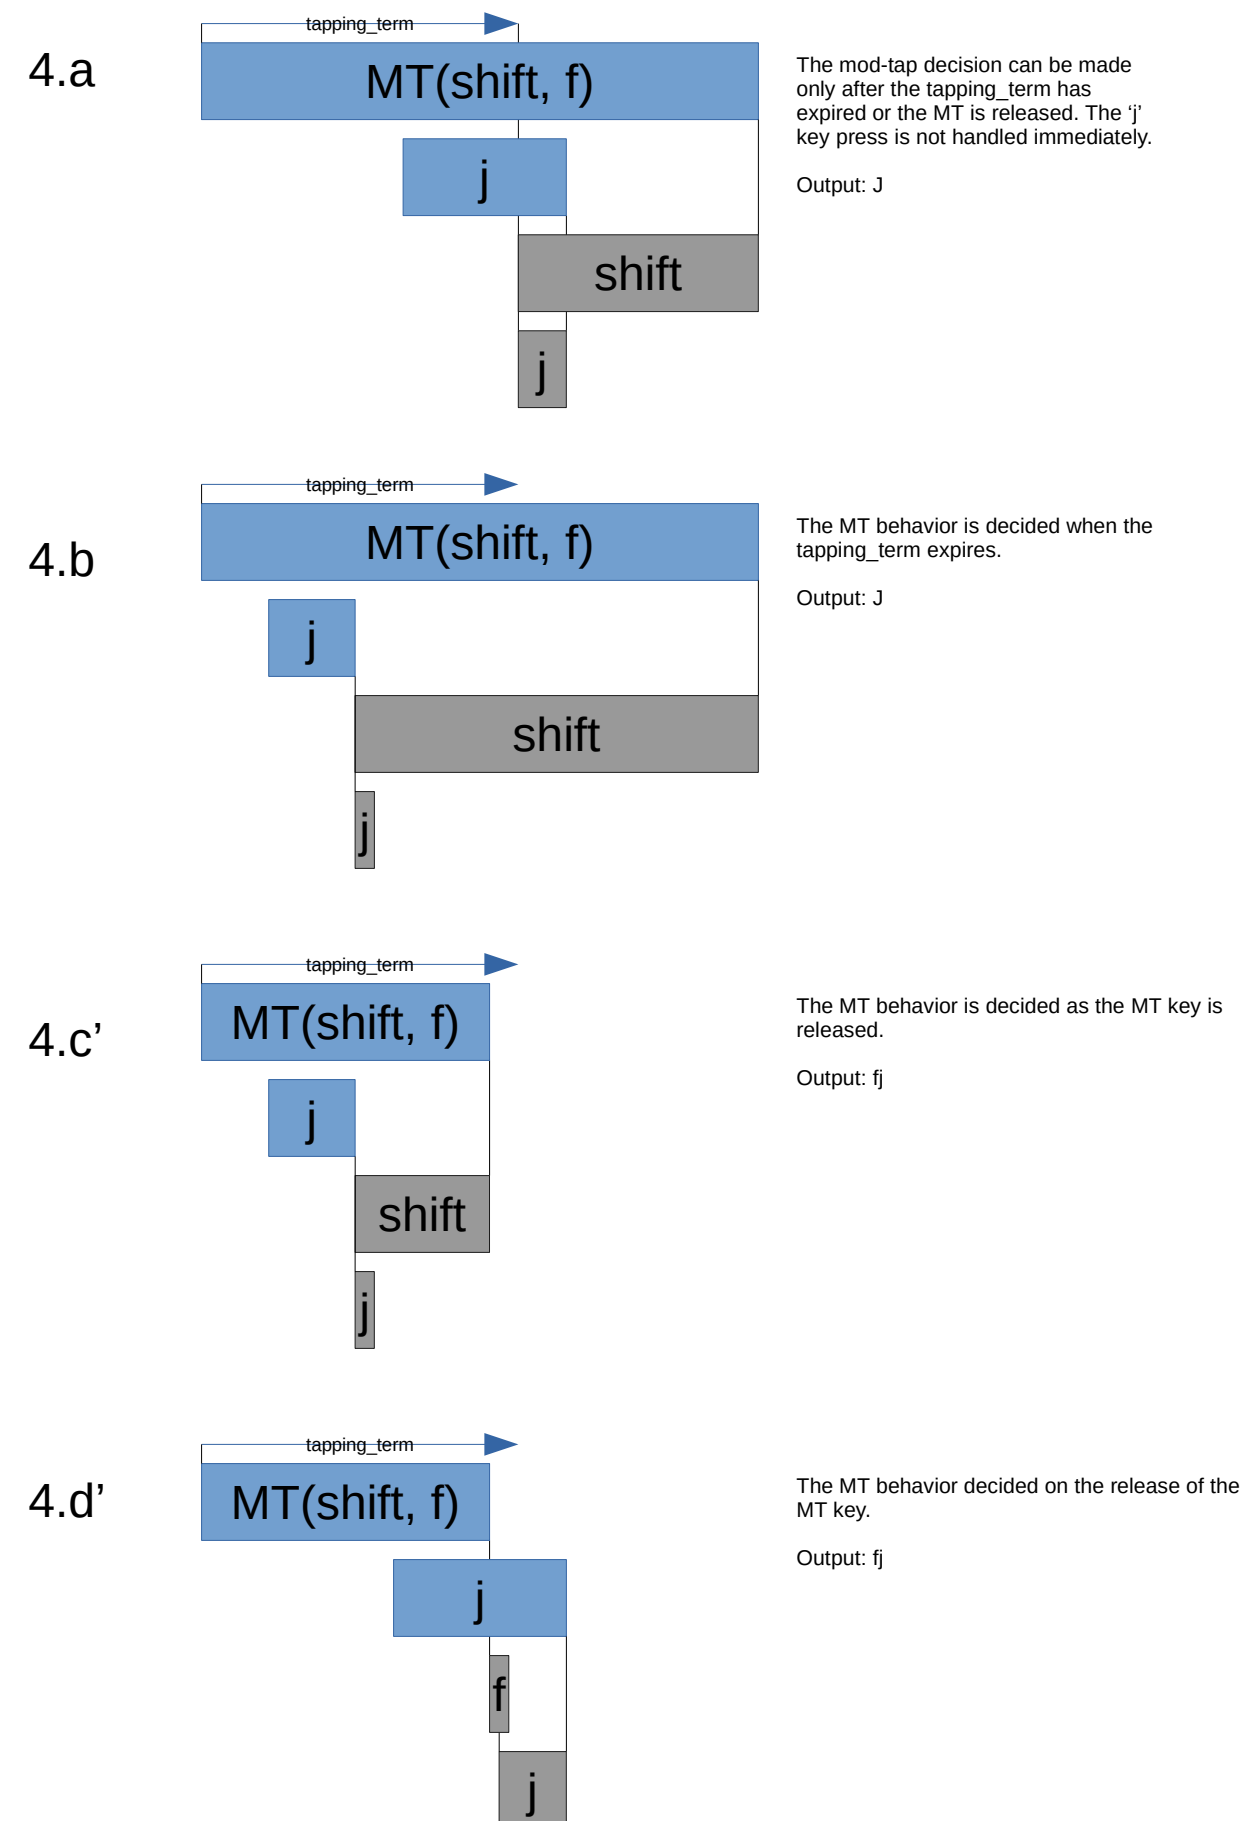

Shared behavior

MOD-preferred behavior

Similar in outcome to QMK's default behavior, but the timing is much faster

Balanced behavior

Similar in outcome to QMK's IGNORE_MOD_TAP_INTERRUPT and PERMISSIVE_HOLD

TAP-preferred behavior

Similar in outcome to QMK's IGNORE_MOD_TAP_INTERRUPT